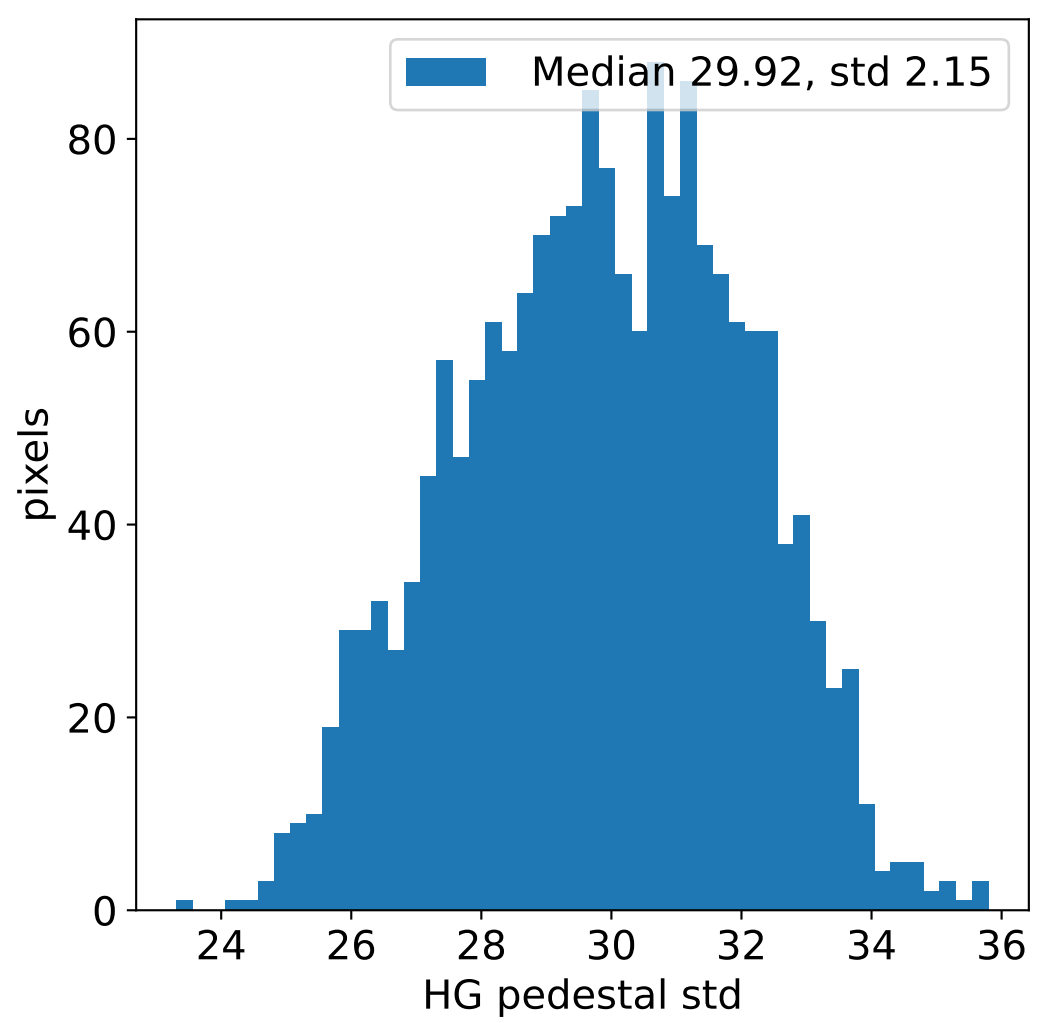

Run 17515, integration on 12 samples

Run 17515, pixel 0

Run 17515, pixel 0