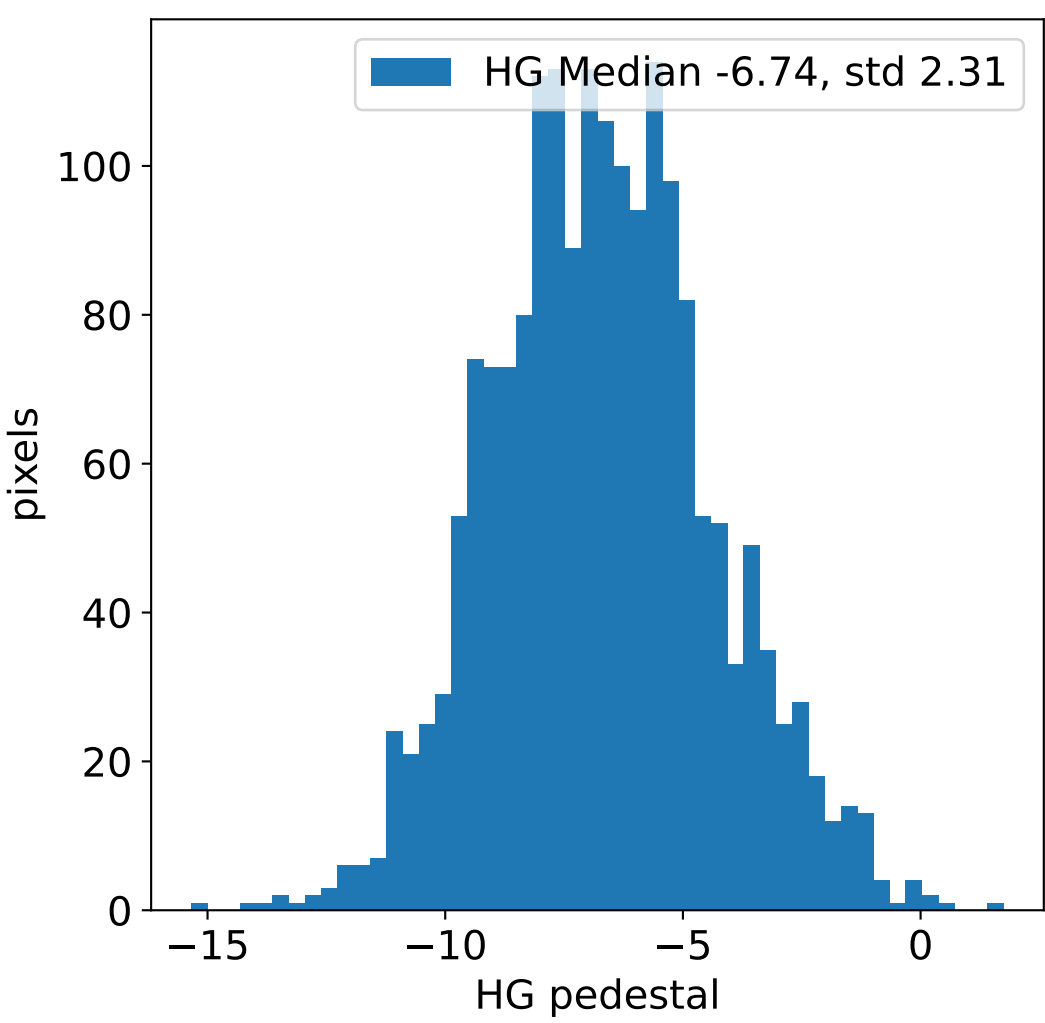

Run 17564, integration on 12 samples

Run 17564, pixel 0

Run 17564, pixel 0