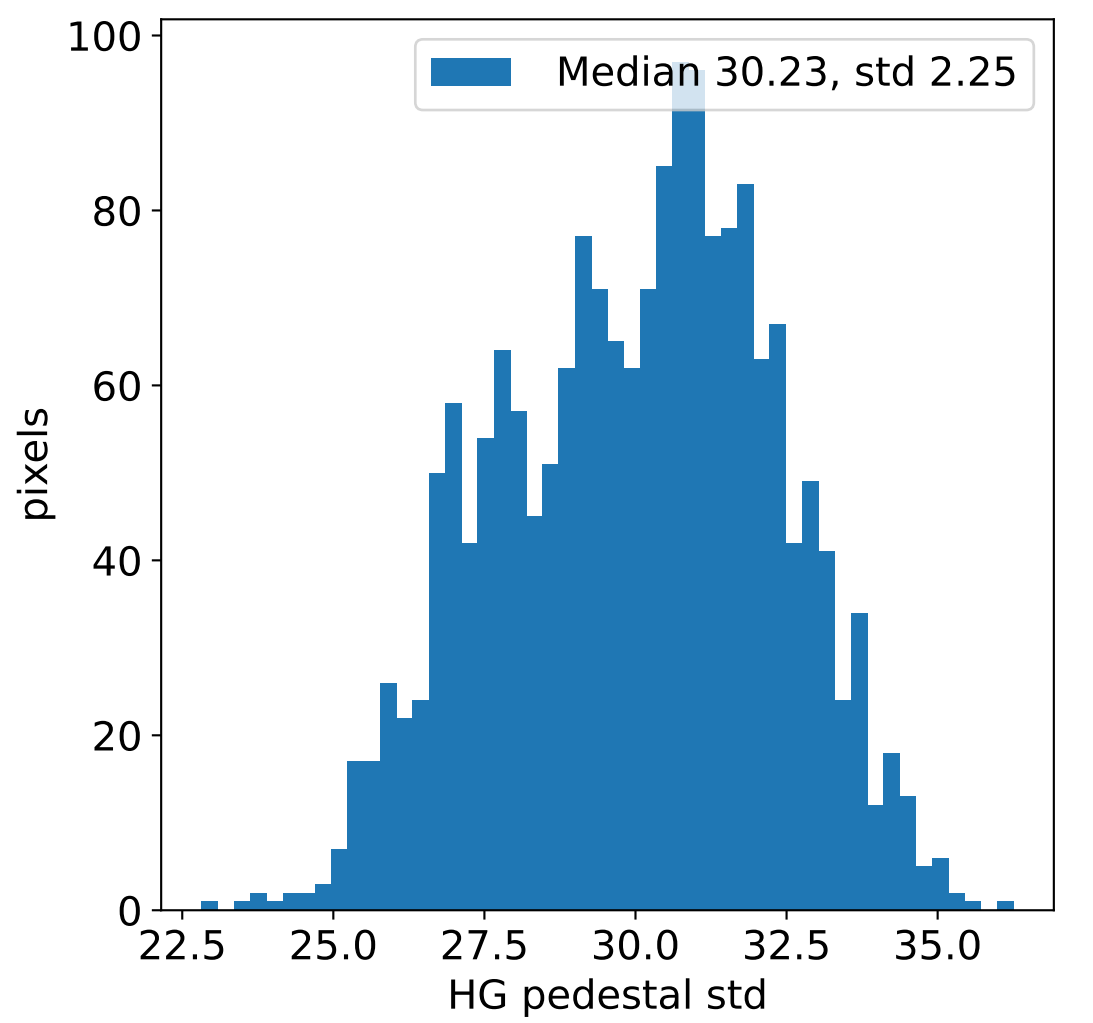

Run 17564, integration on 12 samples

Run 17564, pixel 0

Run 17564, pixel 0