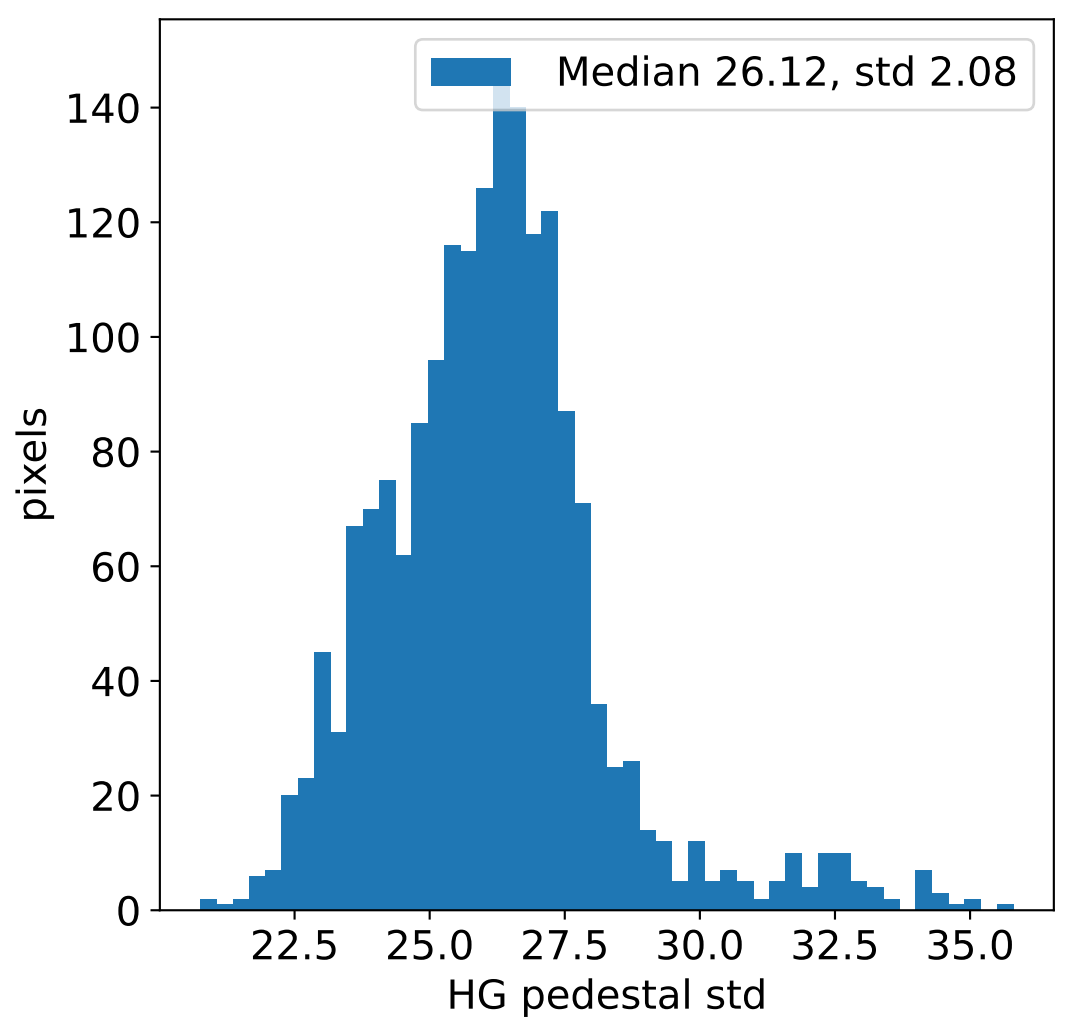

Run 17595, integration on 12 samples

Run 17595, pixel 0

Run 17595, pixel 0