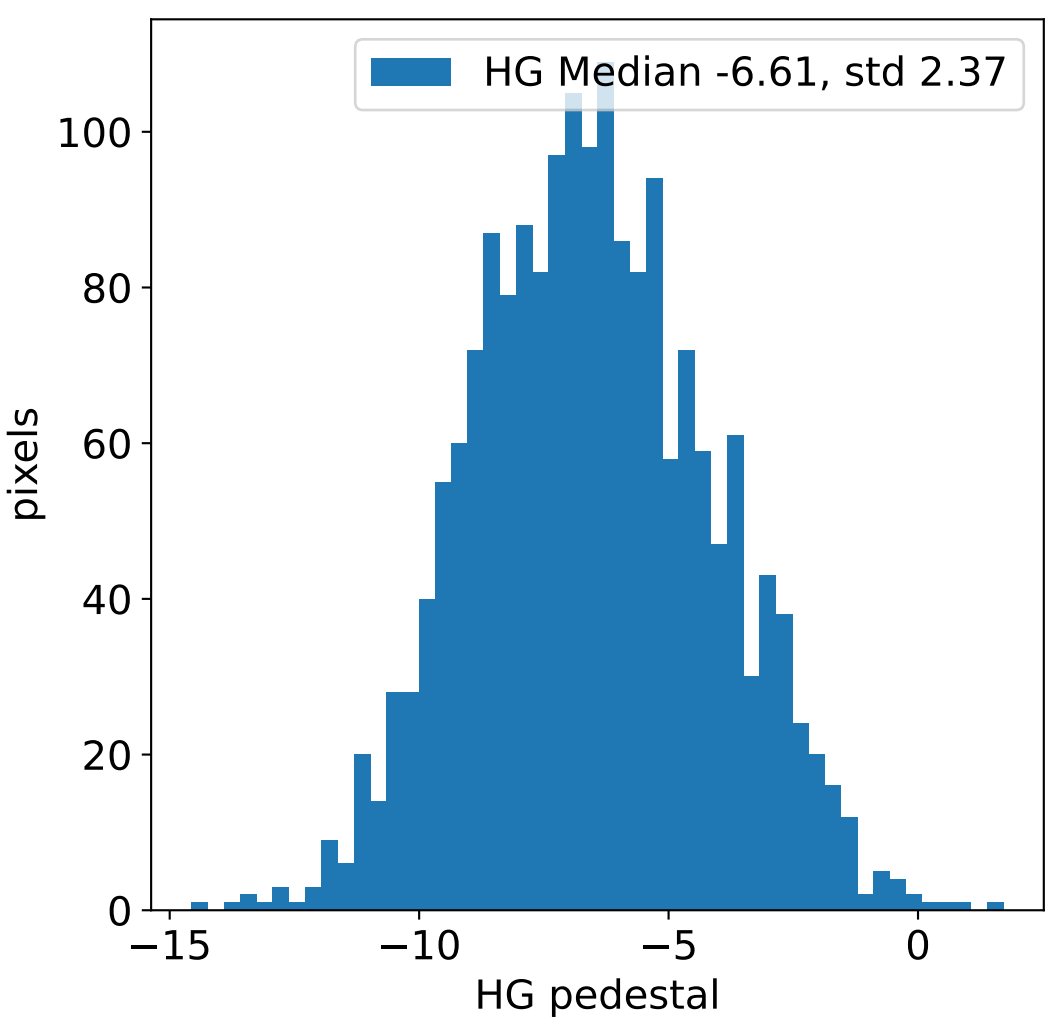

Run 17608, integration on 12 samples

Run 17608, pixel 0

Run 17608, pixel 0