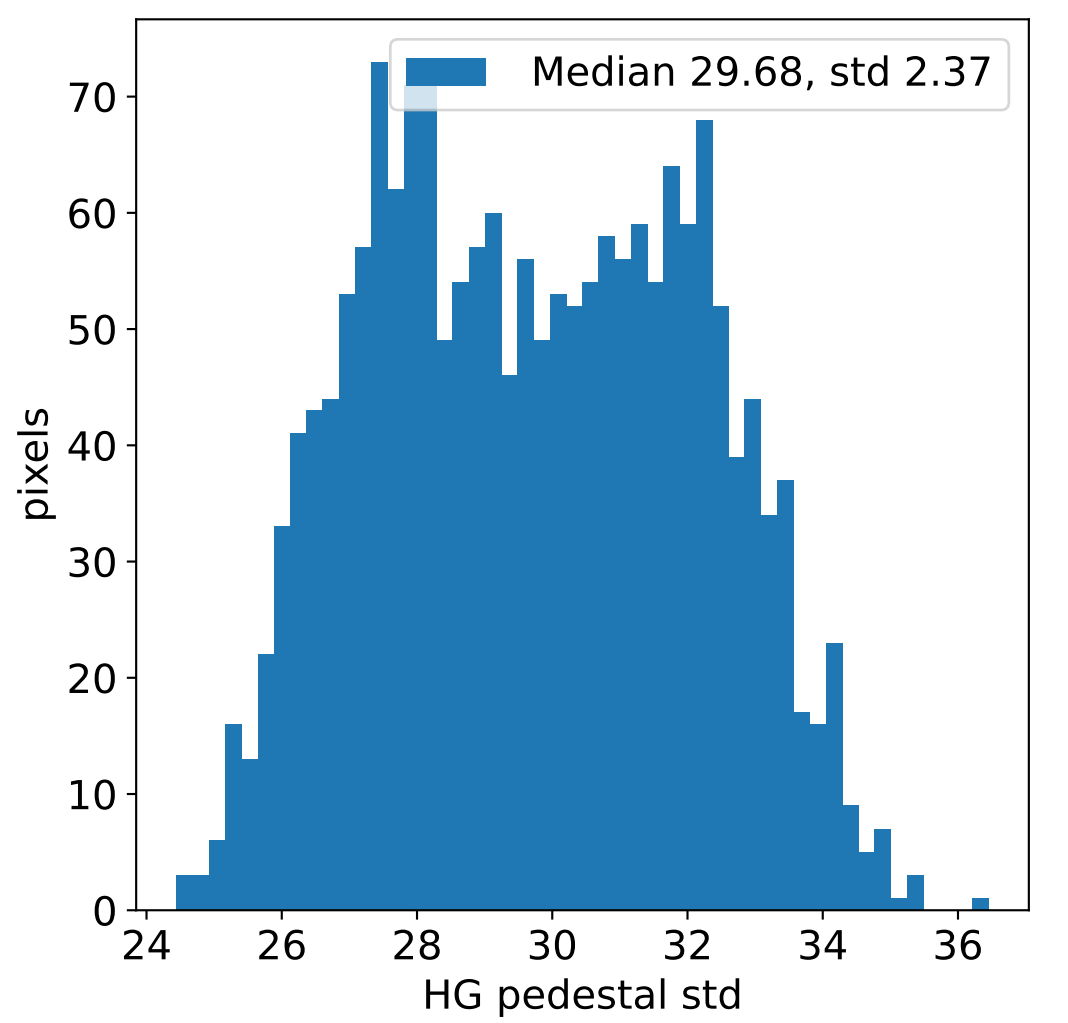

Run 17608, integration on 12 samples

Run 17608, pixel 0

Run 17608, pixel 0