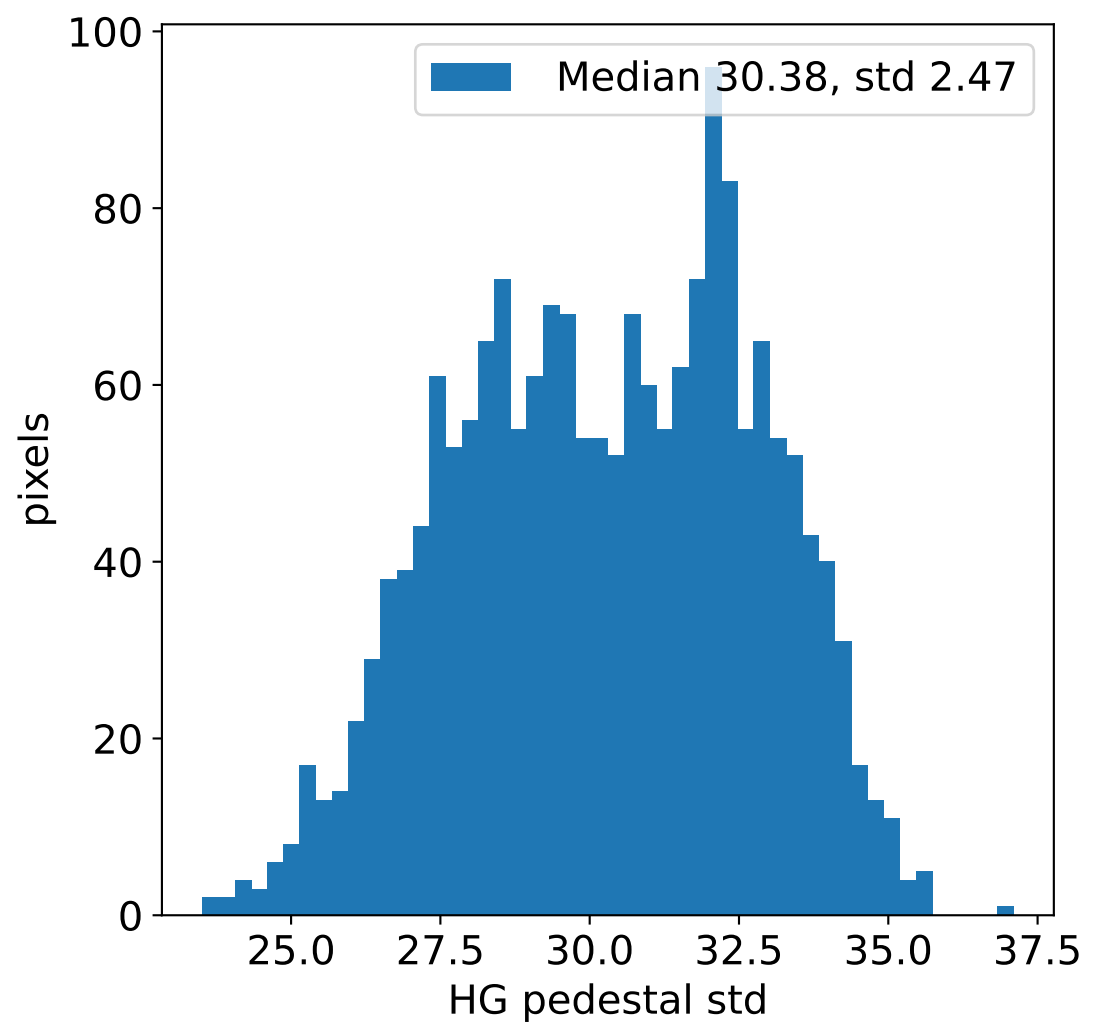

Run 17633, integration on 12 samples

Run 17633, pixel 0

Run 17633, pixel 0