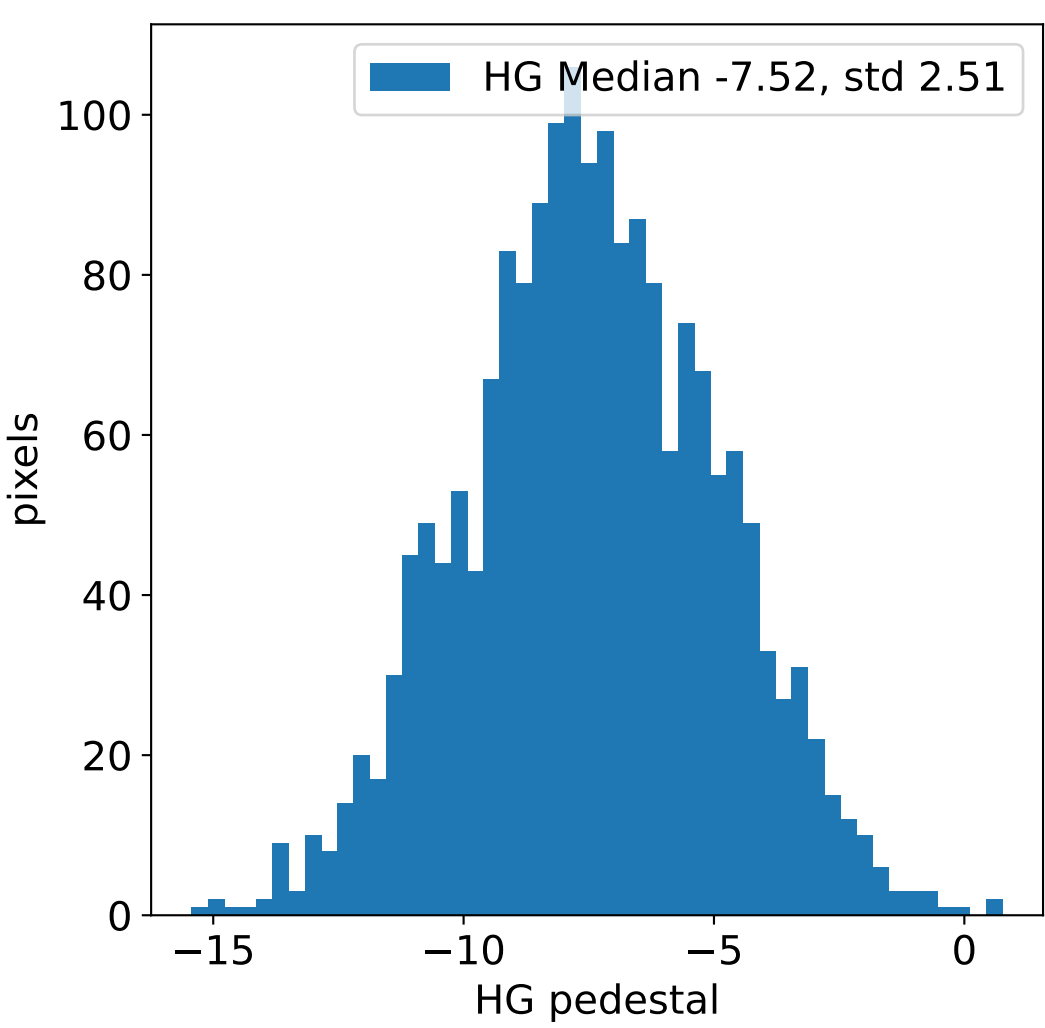

Run 17633, integration on 12 samples

Run 17633, pixel 0

Run 17633, pixel 0