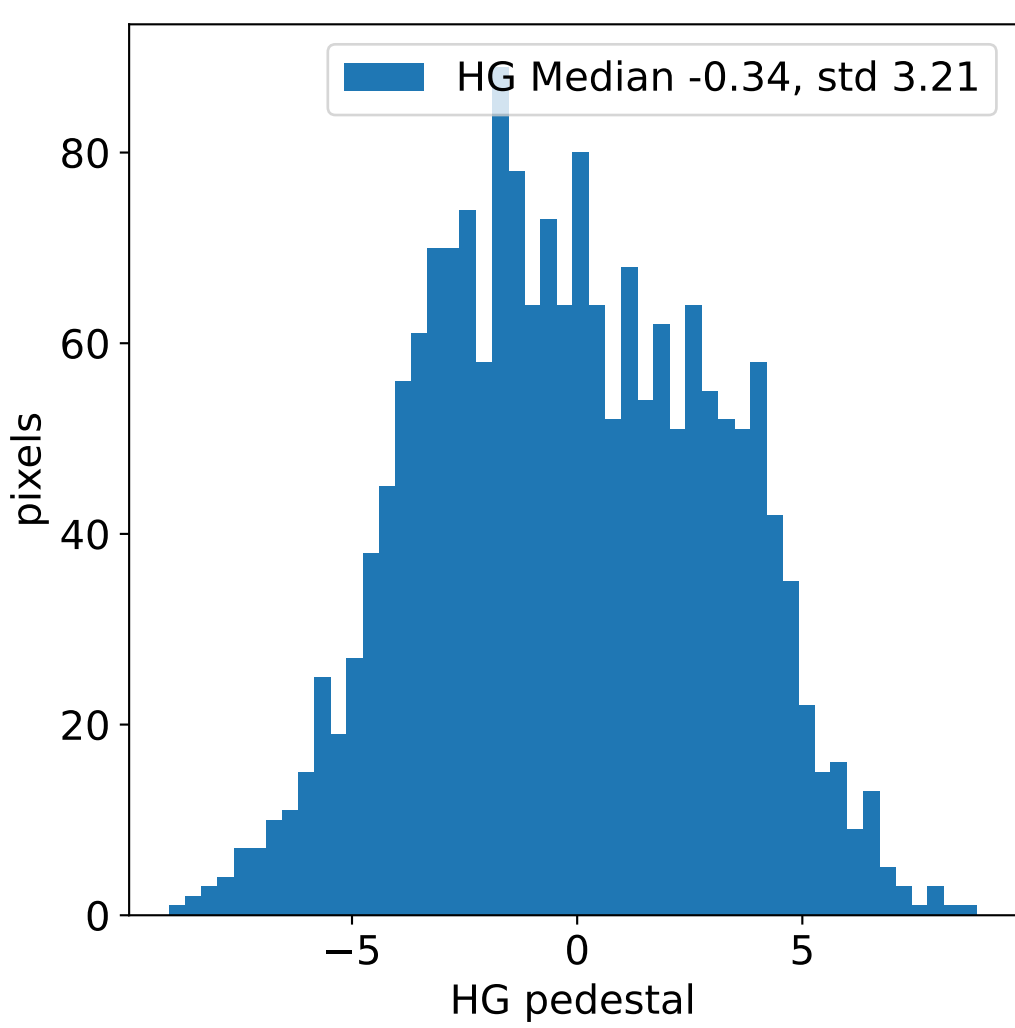

Run 17635, integration on 12 samples

Run 17635, pixel 0

Run 17635, pixel 0