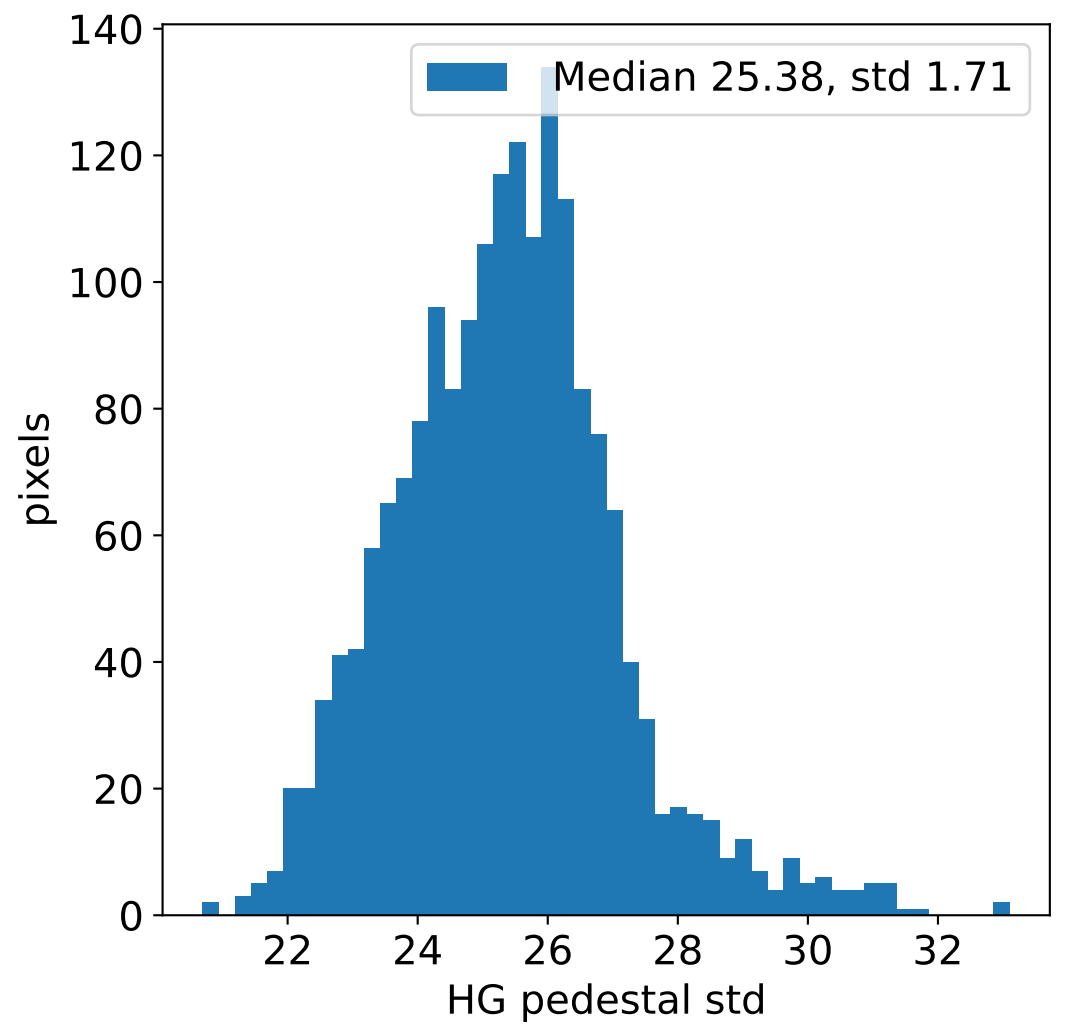

Run 17635, integration on 12 samples

Run 17635, pixel 0

Run 17635, pixel 0