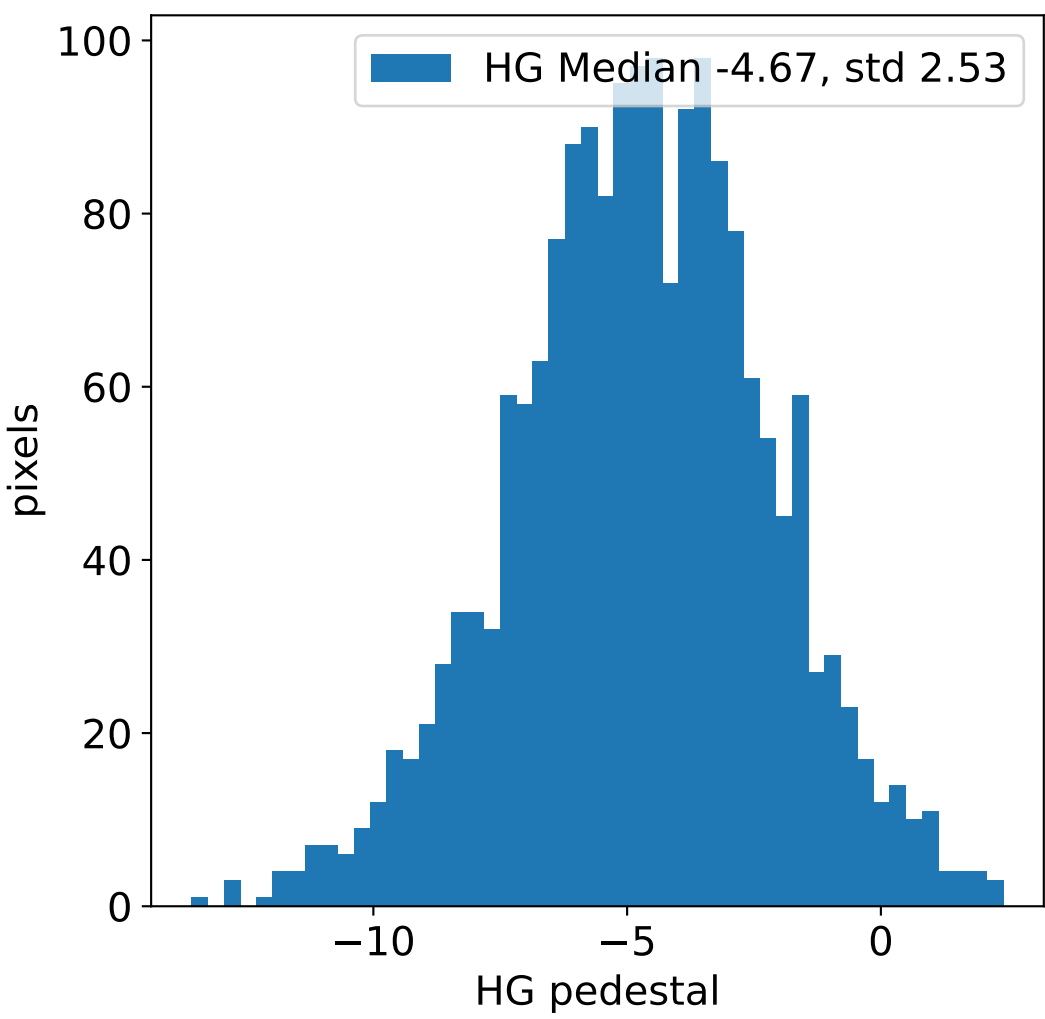

Run 17794, integration on 12 samples

Run 17794, pixel 0

Run 17794, pixel 0