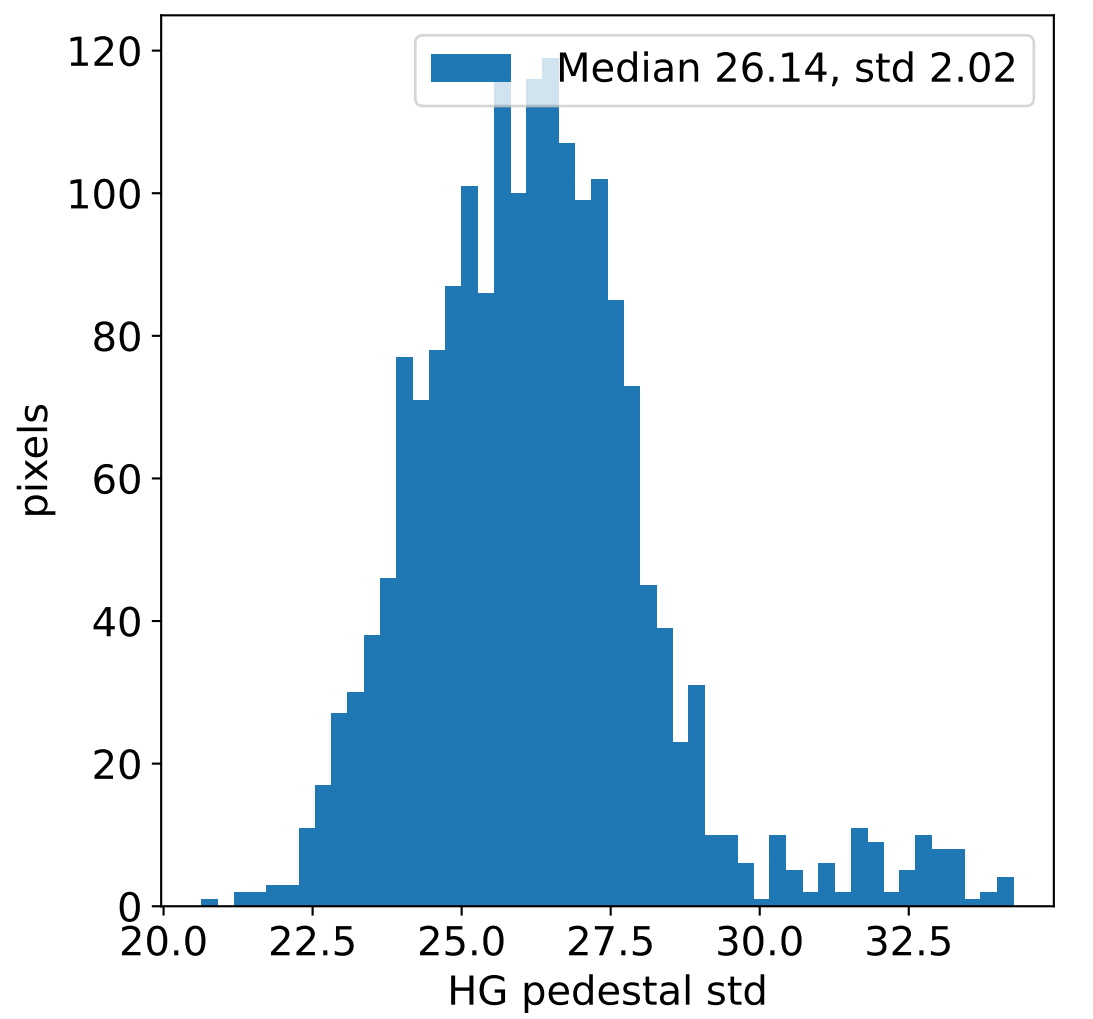

Run 17794, integration on 12 samples

Run 17794, pixel 0

Run 17794, pixel 0