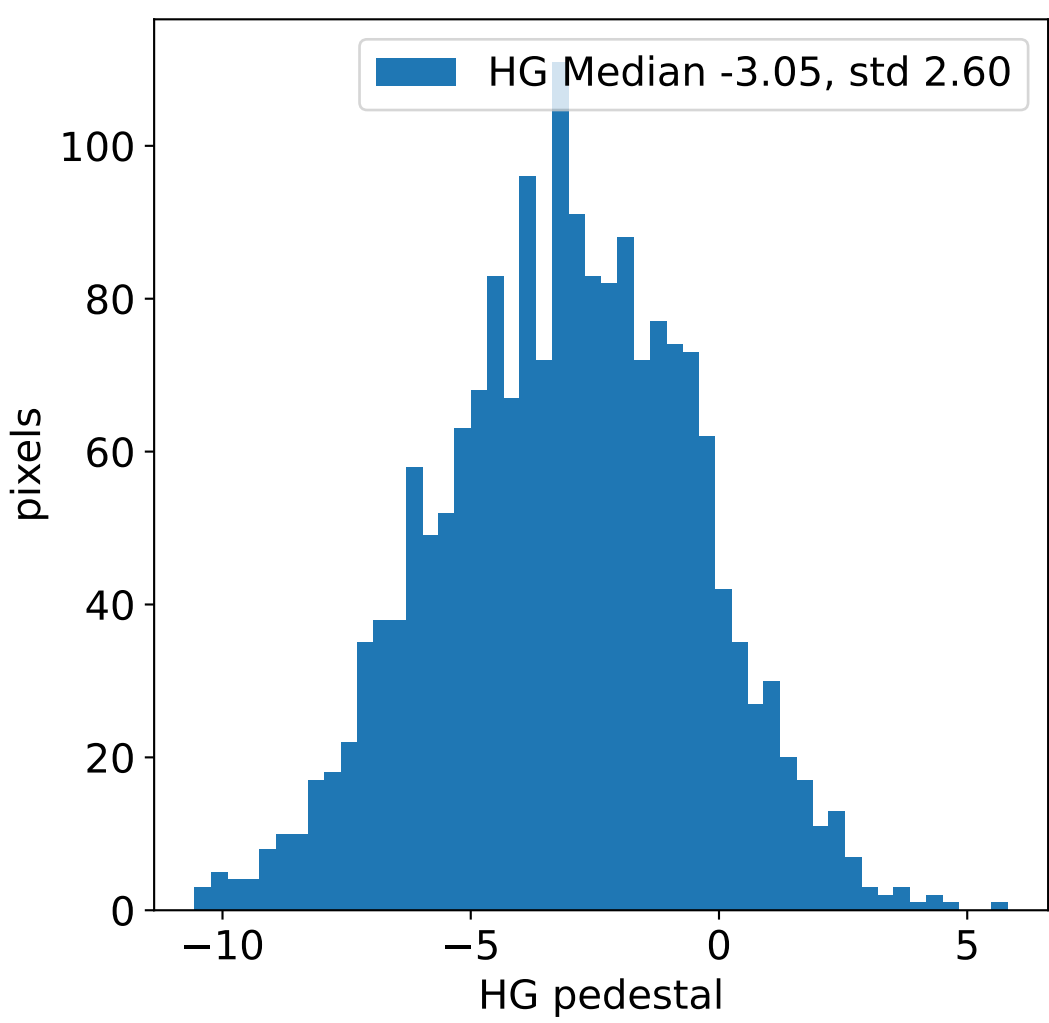

Run 17808, integration on 12 samples

Run 17808, pixel 0

Run 17808, pixel 0