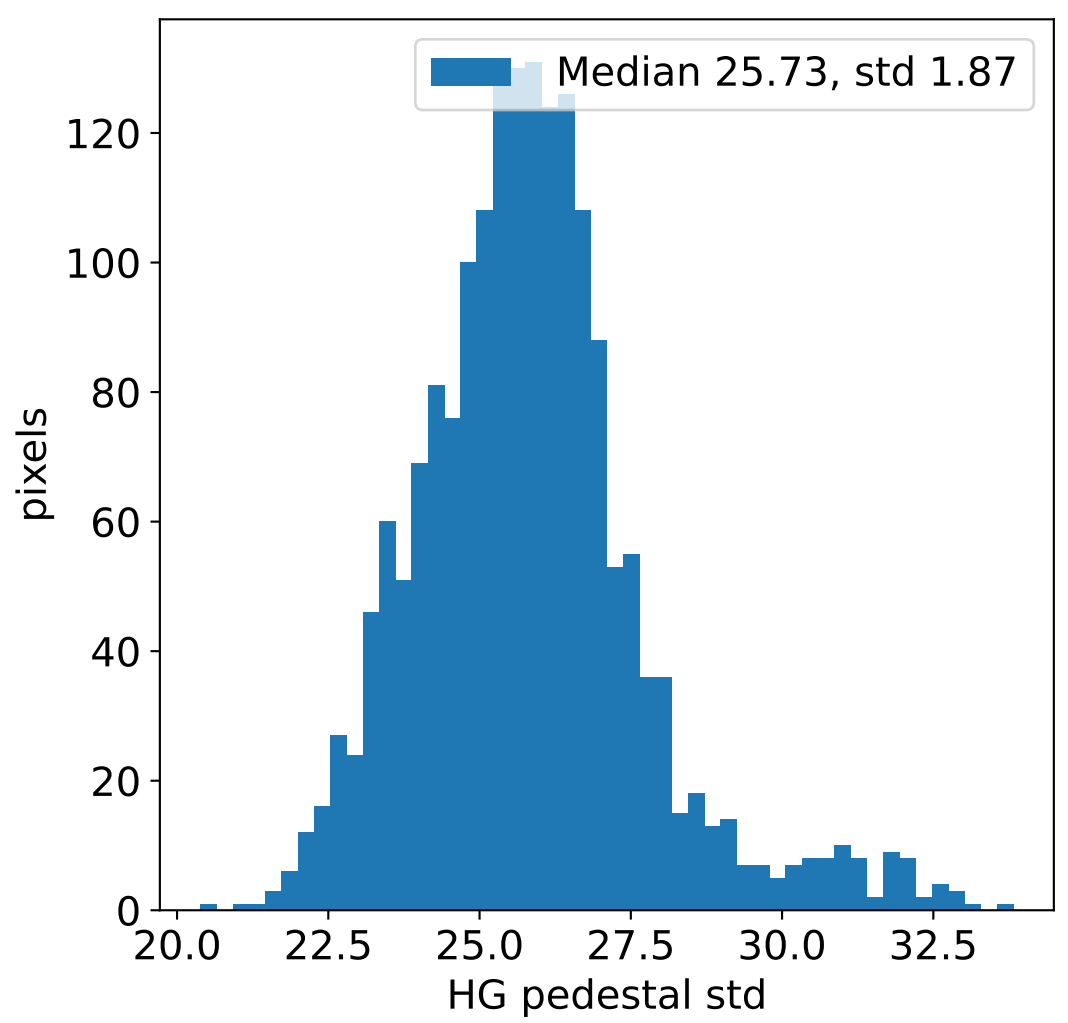

Run 17808, integration on 12 samples

Run 17808, pixel 0

Run 17808, pixel 0