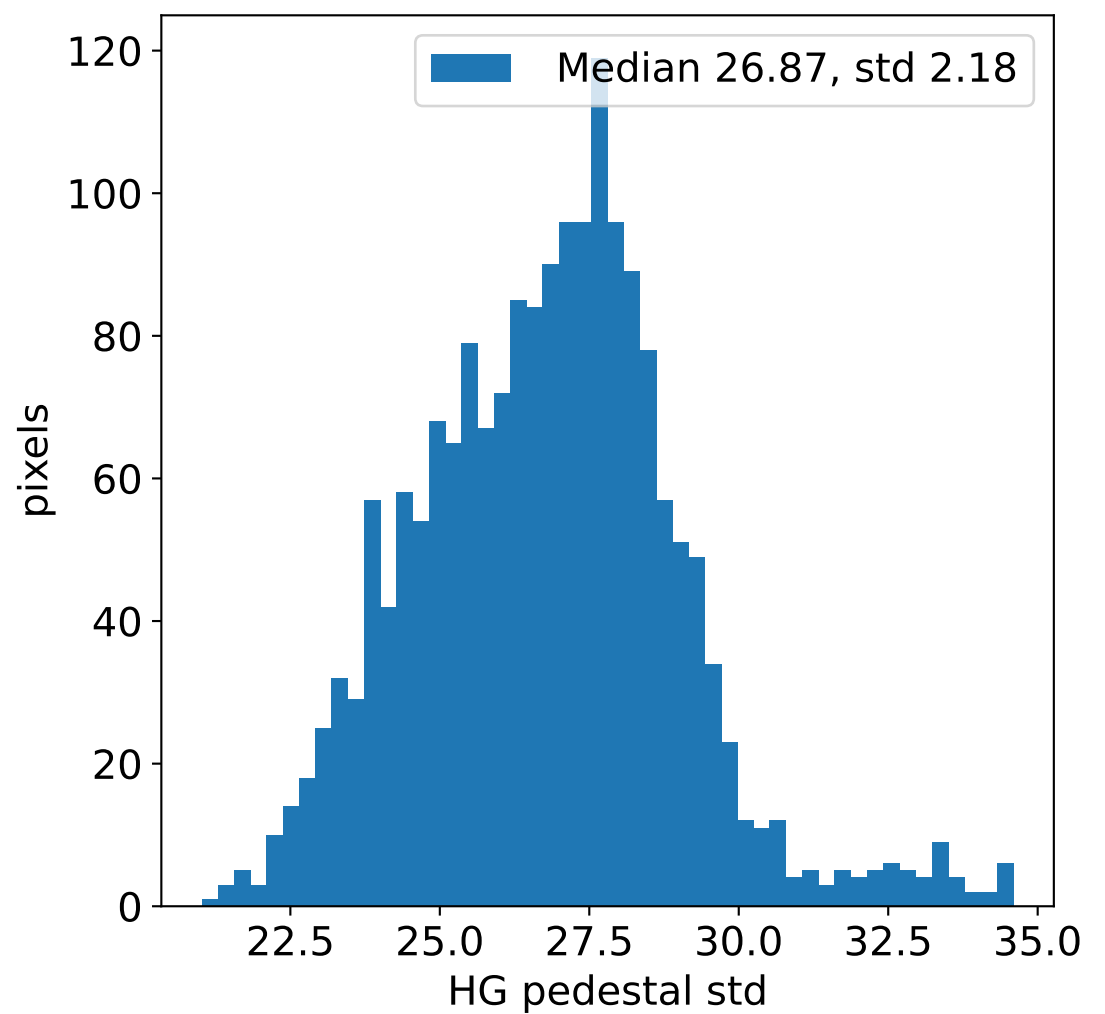

Run 17874, integration on 12 samples

Run 17874, pixel 0

Run 17874, pixel 0