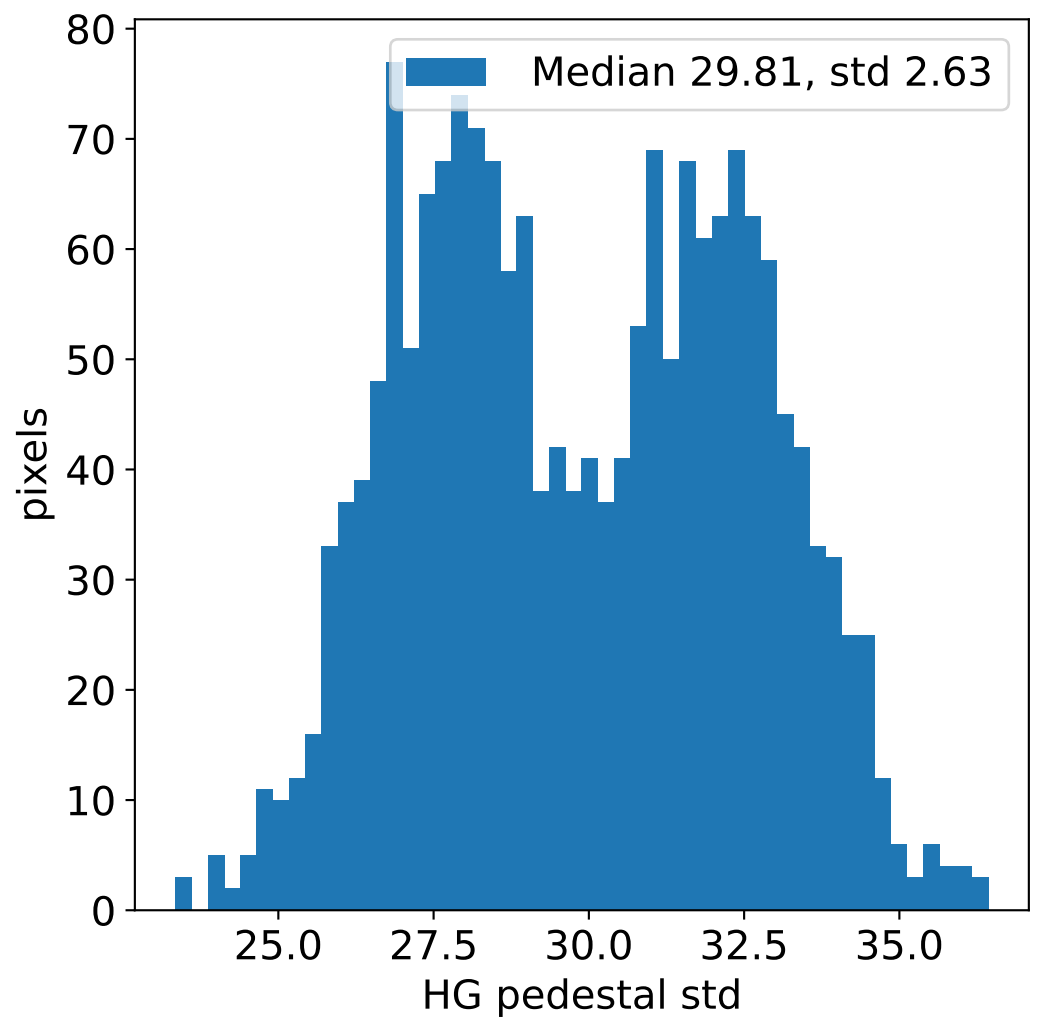

Run 17885, integration on 12 samples

Run 17885, pixel 0

Run 17885, pixel 0