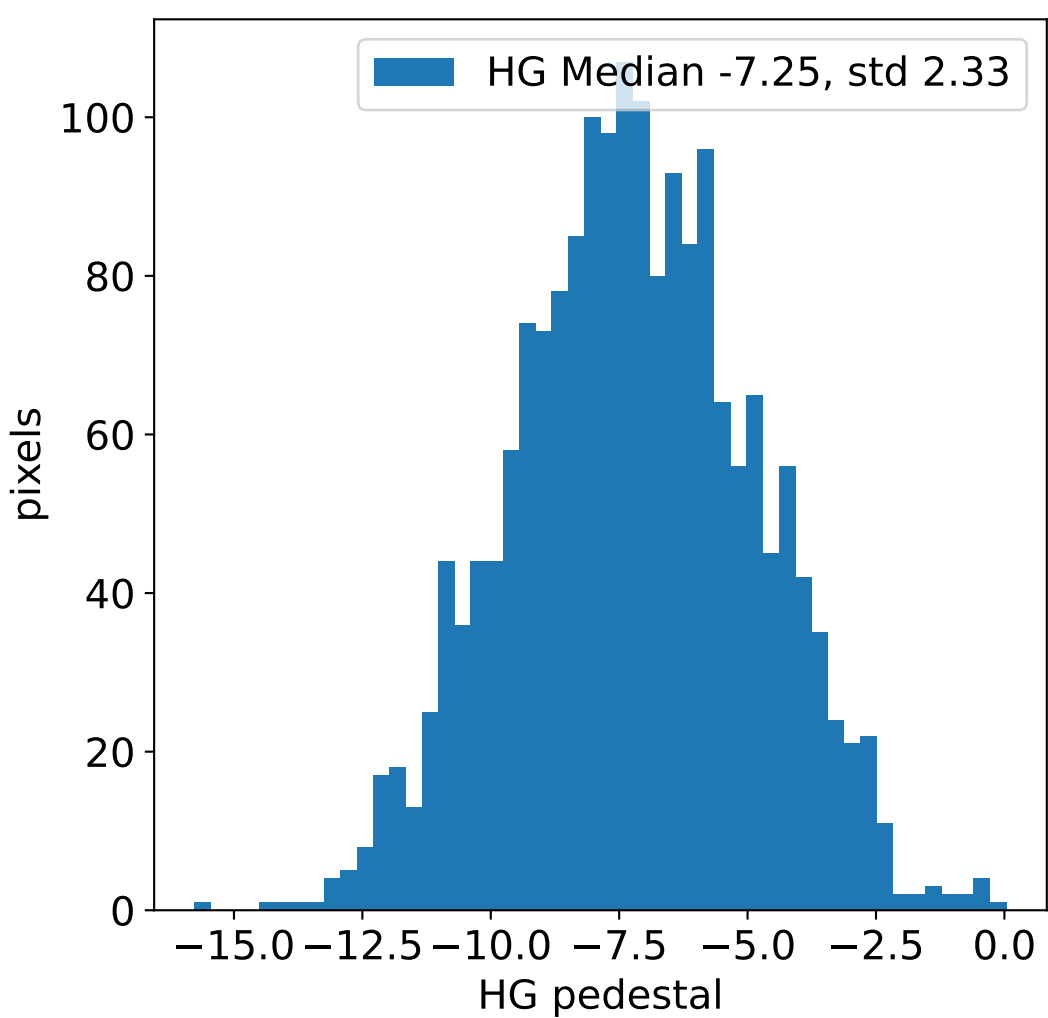

Run 17909, integration on 12 samples

Run 17909, pixel 0

Run 17909, pixel 0