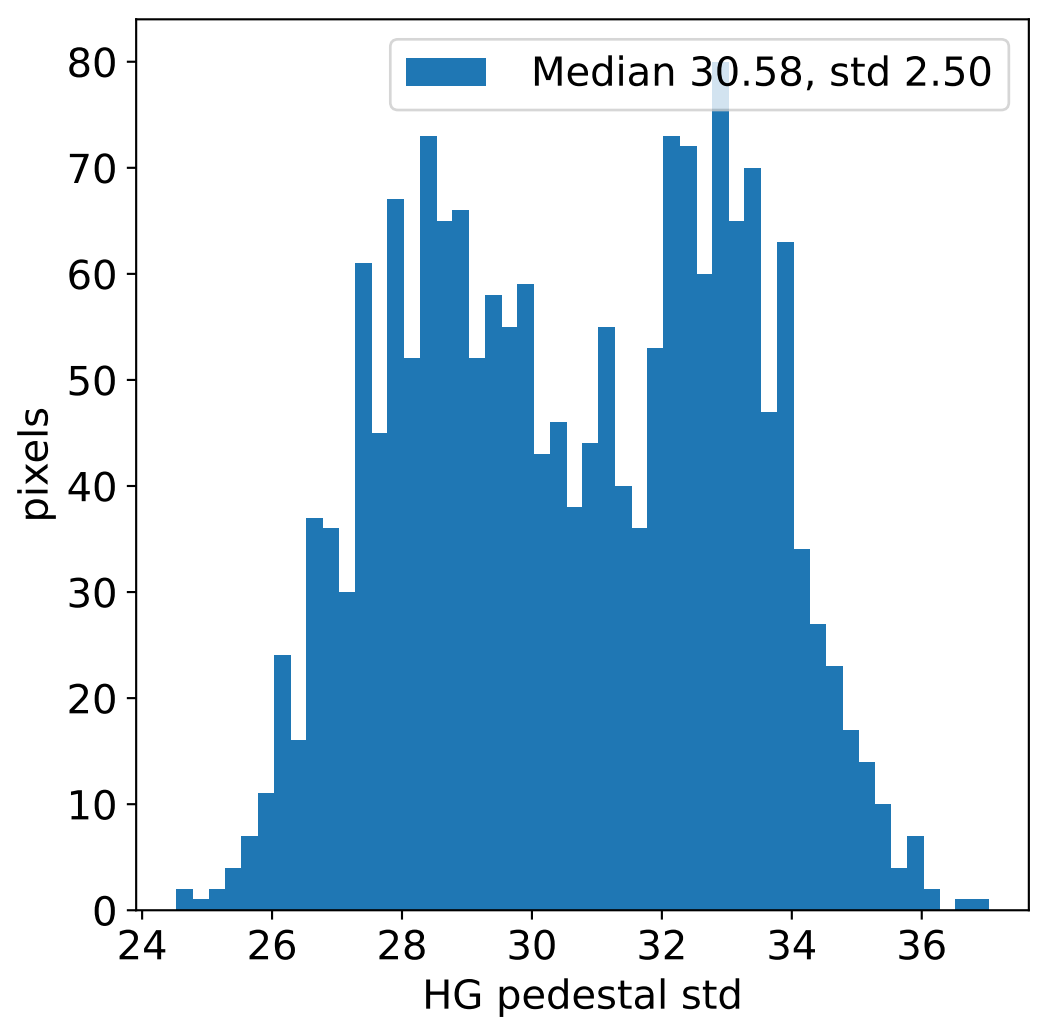

Run 17909, integration on 12 samples

Run 17909, pixel 0

Run 17909, pixel 0