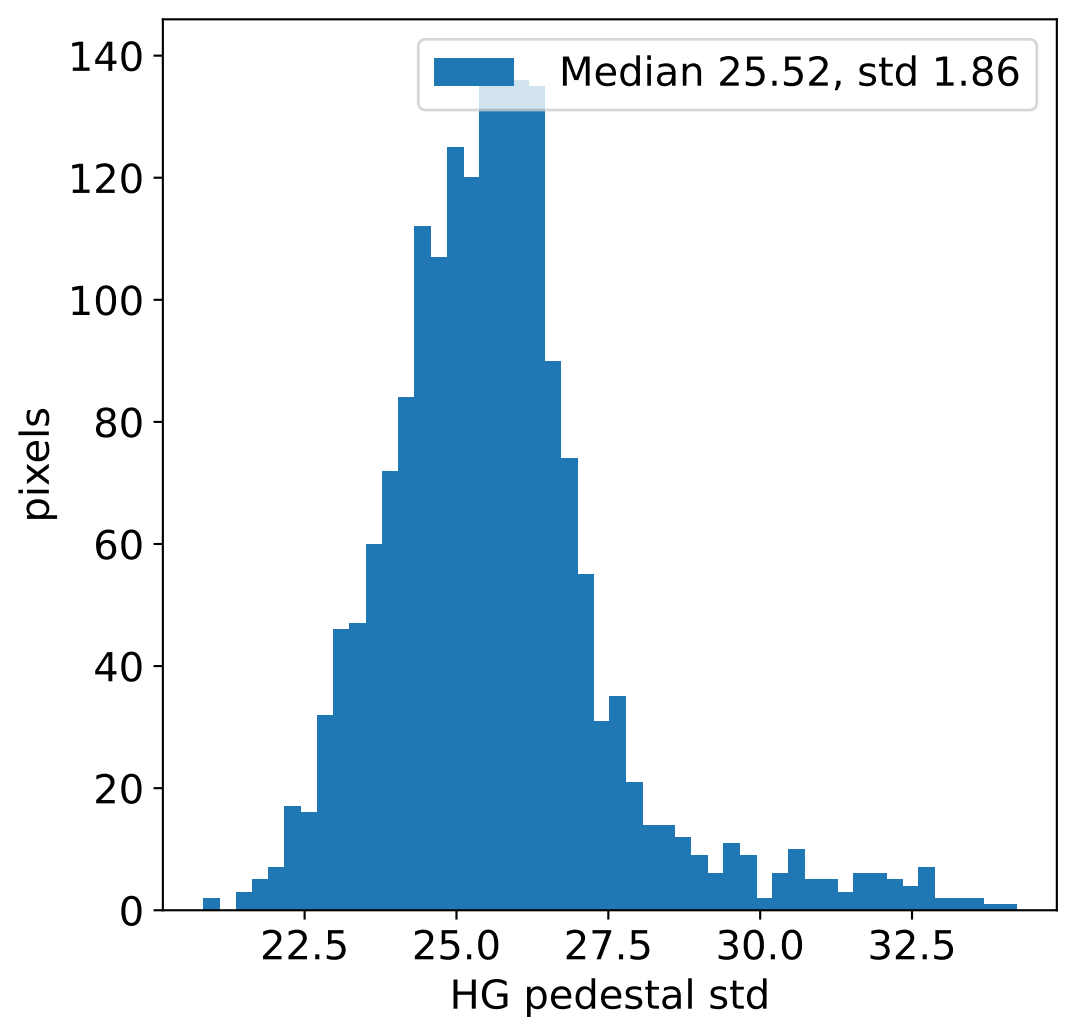

Run 17938, integration on 12 samples

Run 17938, pixel 0

Run 17938, pixel 0