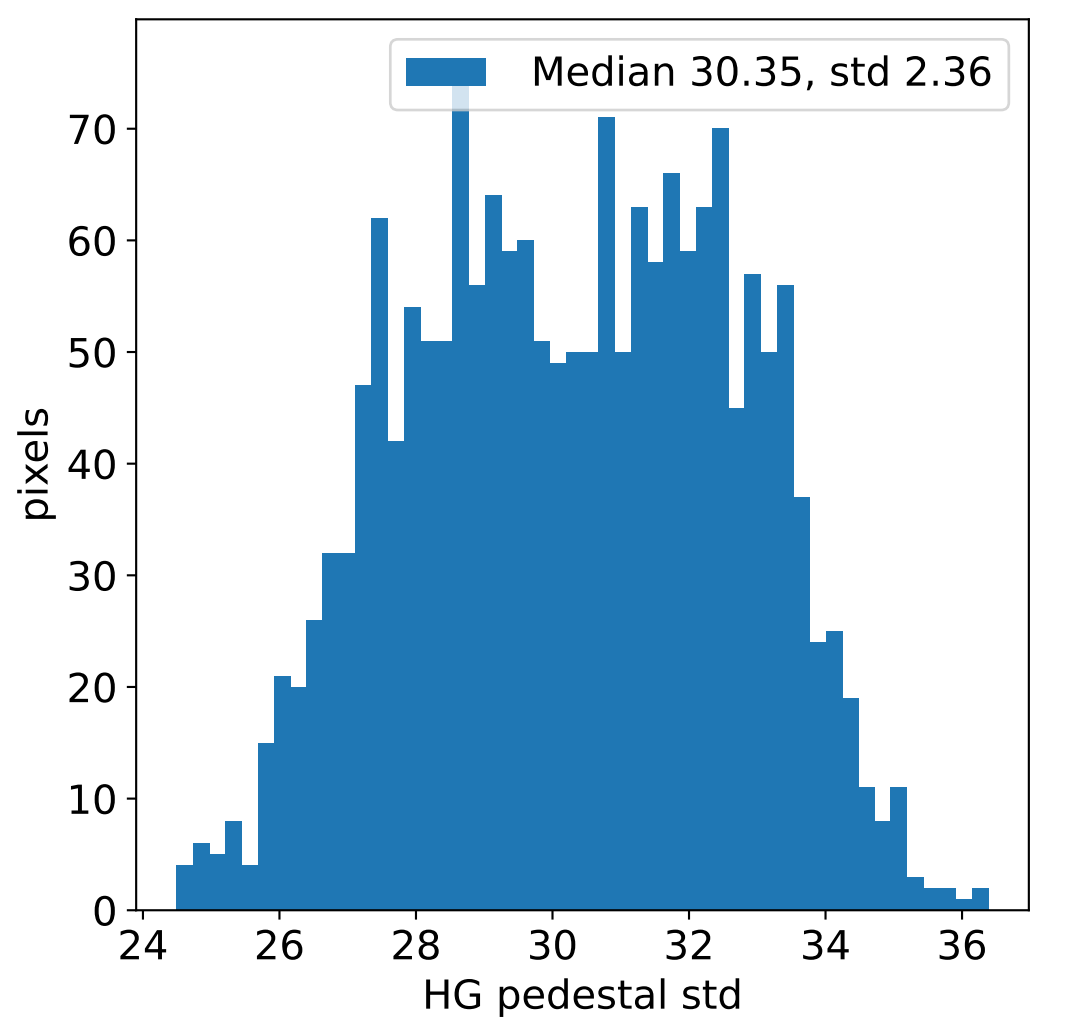

Run 17964, integration on 12 samples

Run 17964, pixel 0

Run 17964, pixel 0