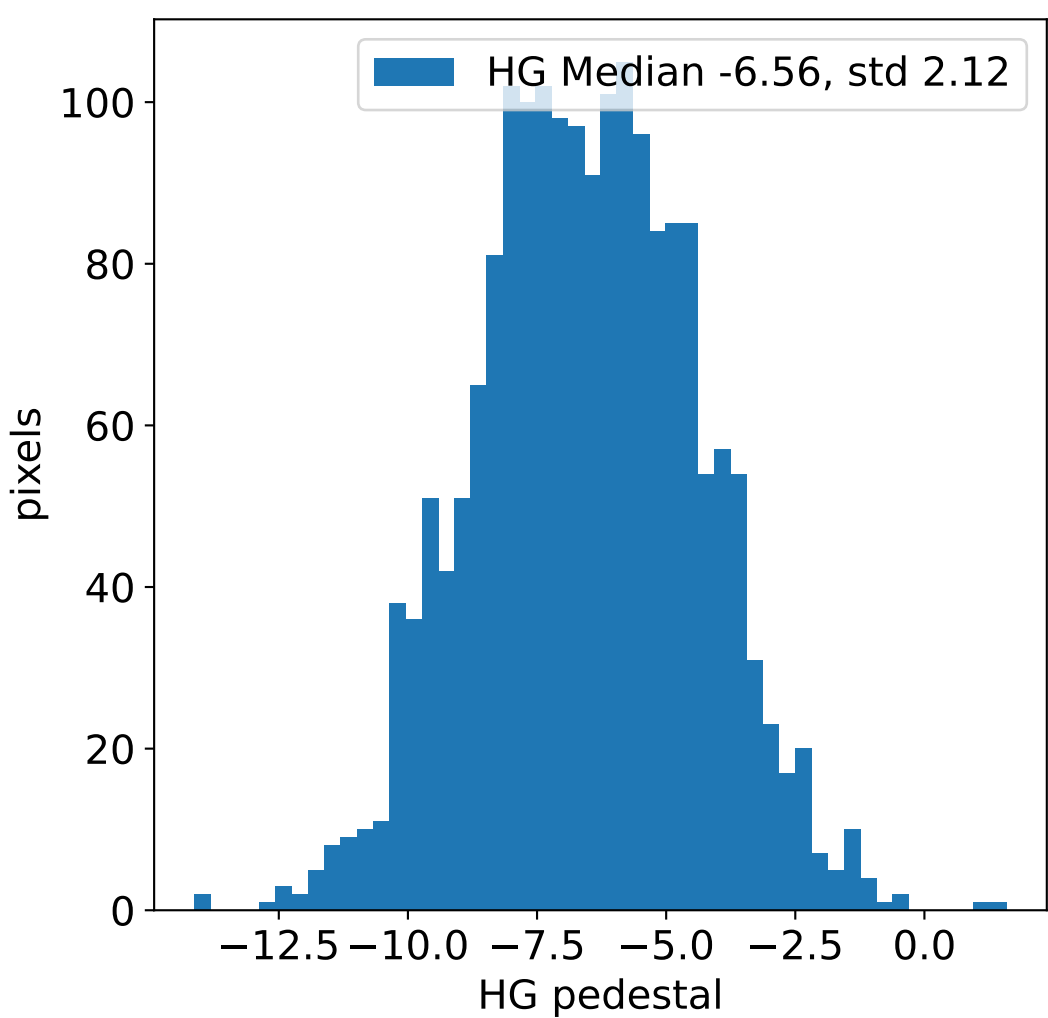

Run 17964, integration on 12 samples

Run 17964, pixel 0

Run 17964, pixel 0