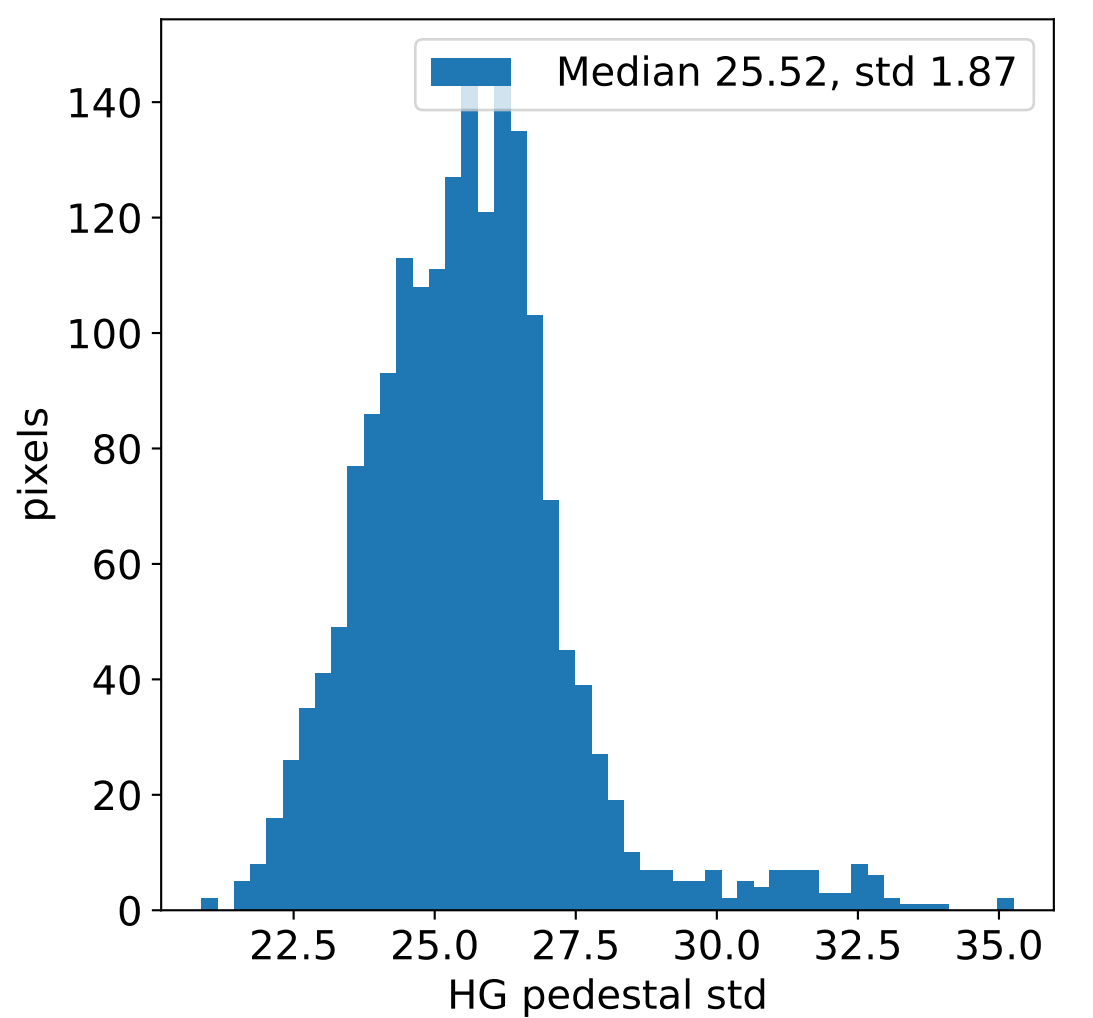

Run 17965, integration on 12 samples

Run 17965, pixel 0

Run 17965, pixel 0