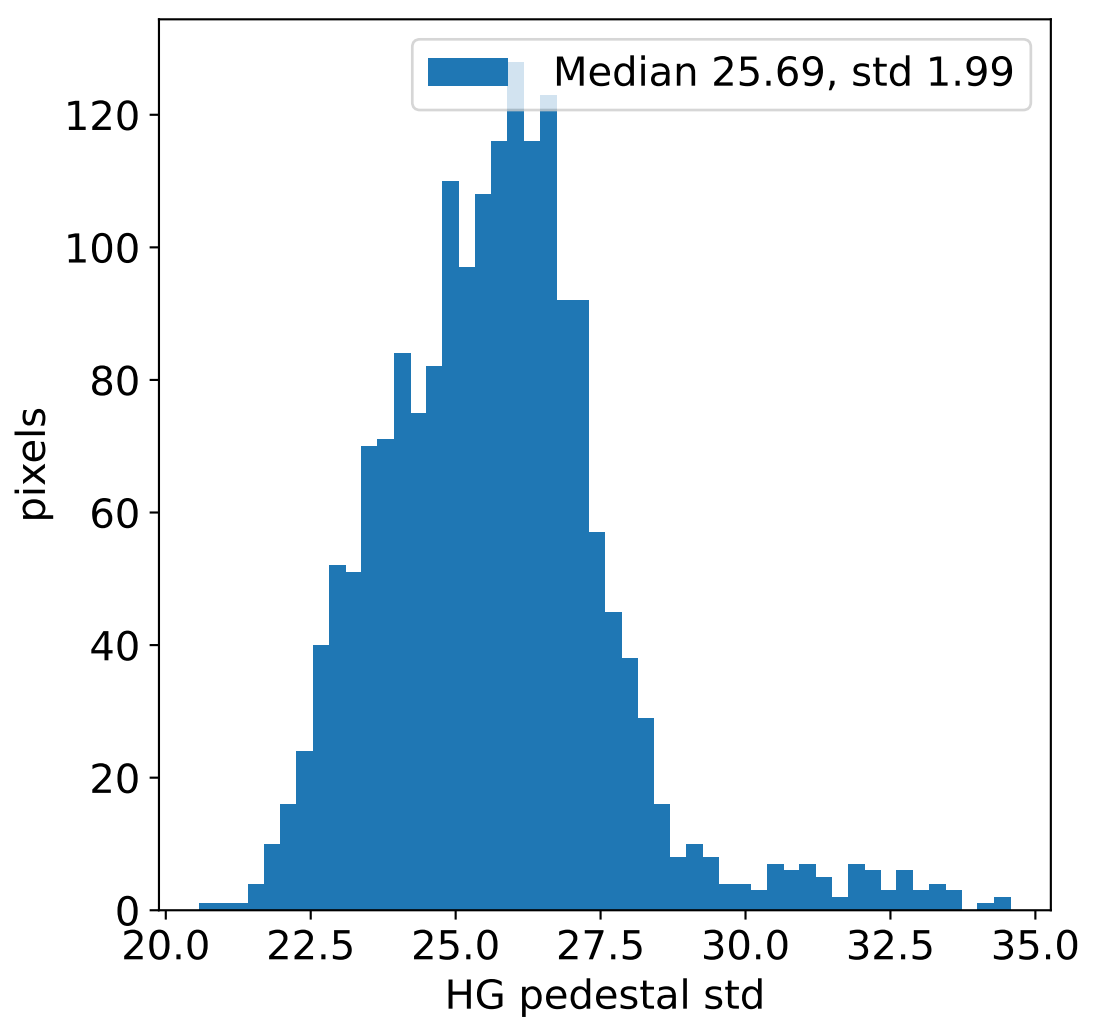

Run 17992, integration on 12 samples

Run 17992, pixel 0

Run 17992, pixel 0