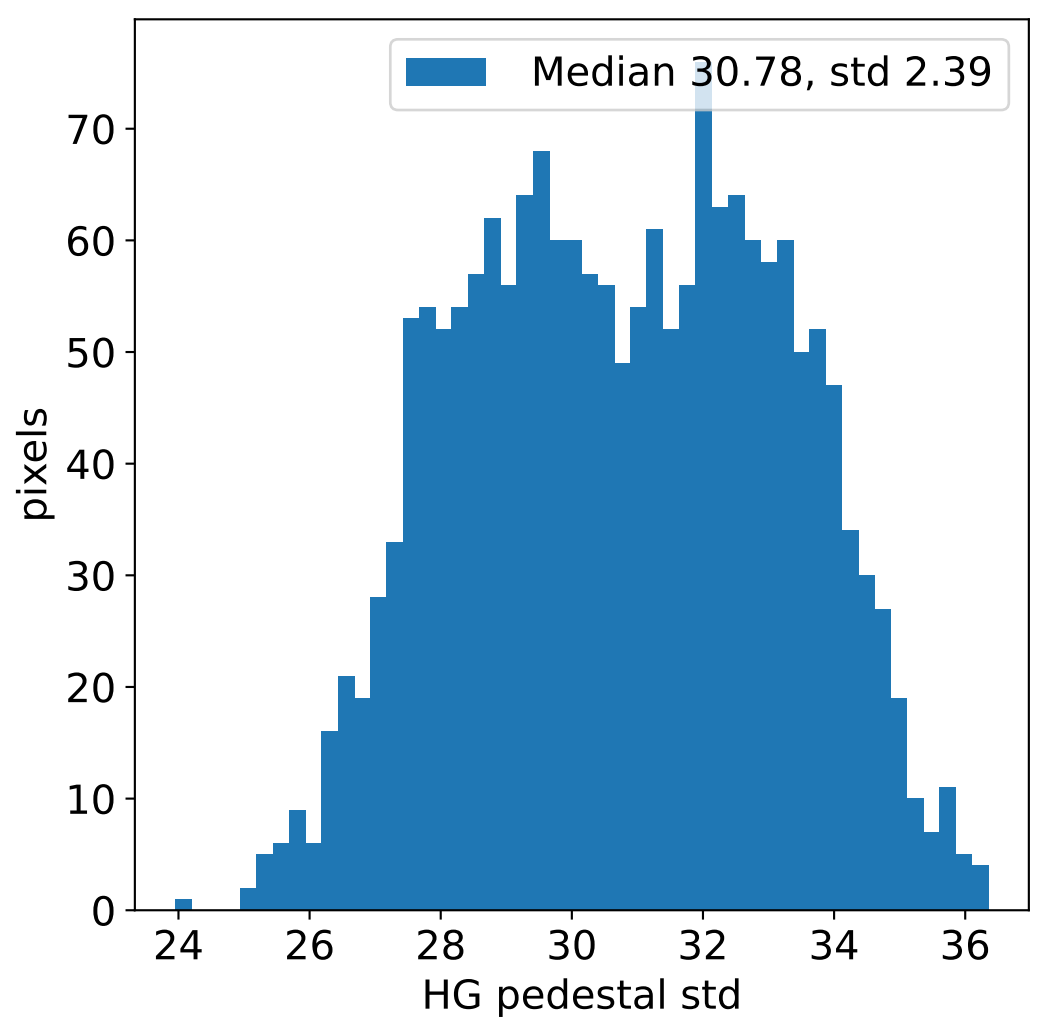

Run 18324, integration on 12 samples

Run 18324, pixel 0

Run 18324, pixel 0