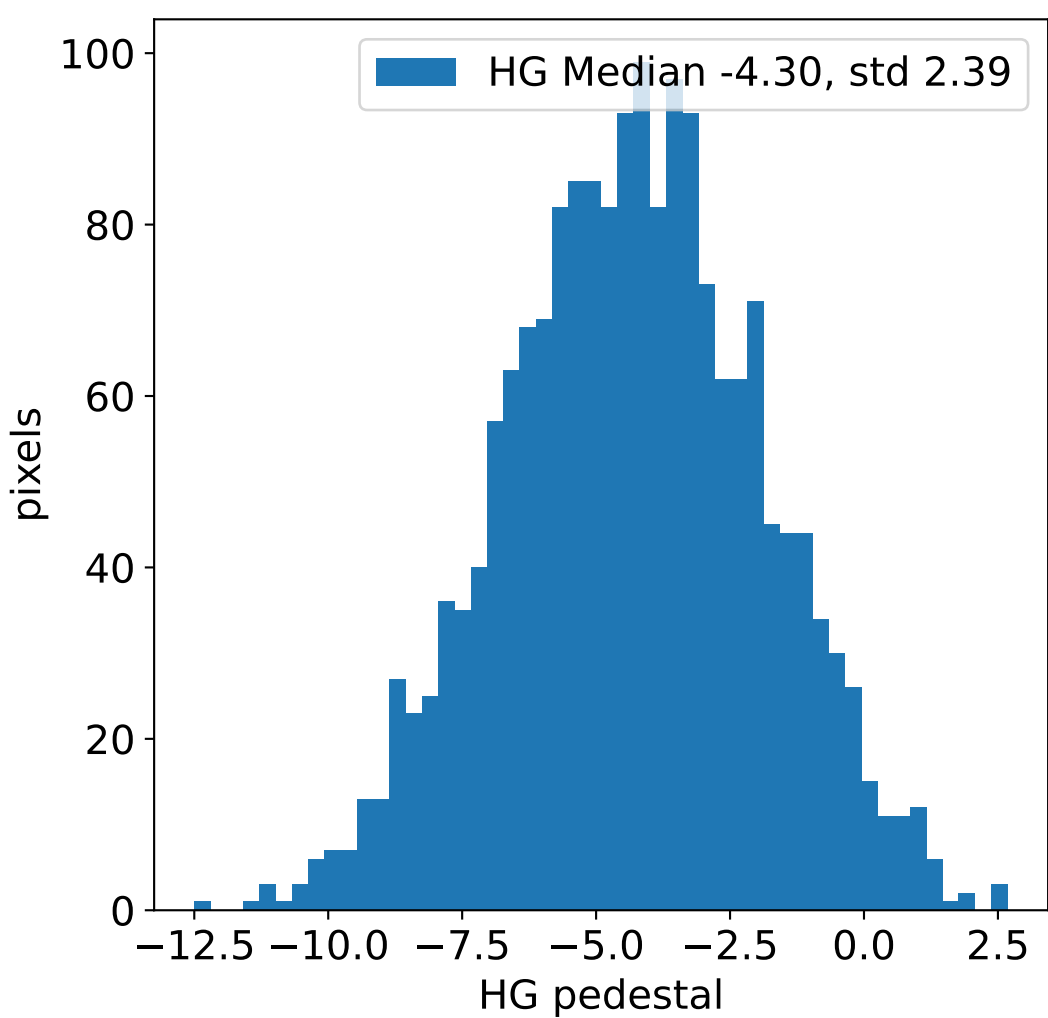

Run 18324, integration on 12 samples

Run 18324, pixel 0

Run 18324, pixel 0