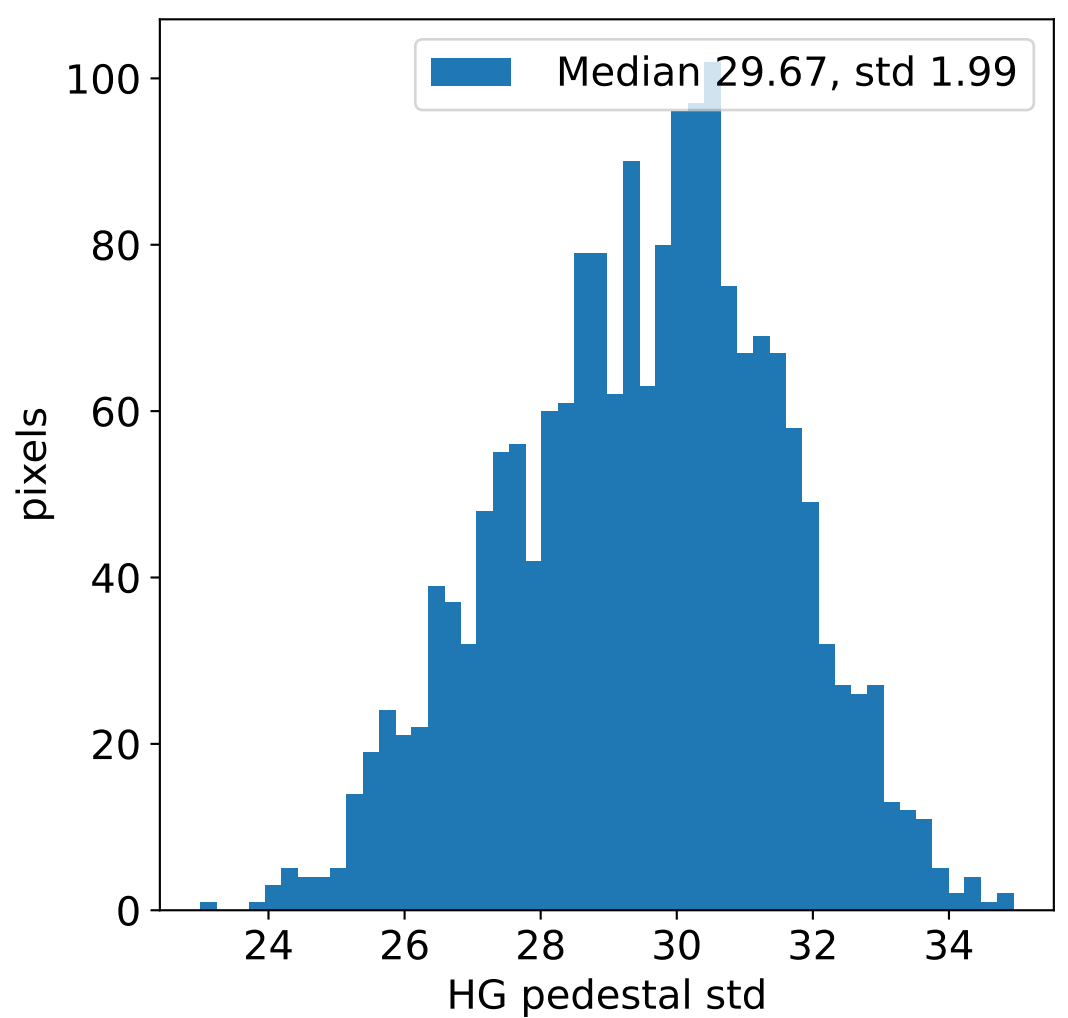

Run 18366, integration on 12 samples

Run 18366, pixel 0

Run 18366, pixel 0