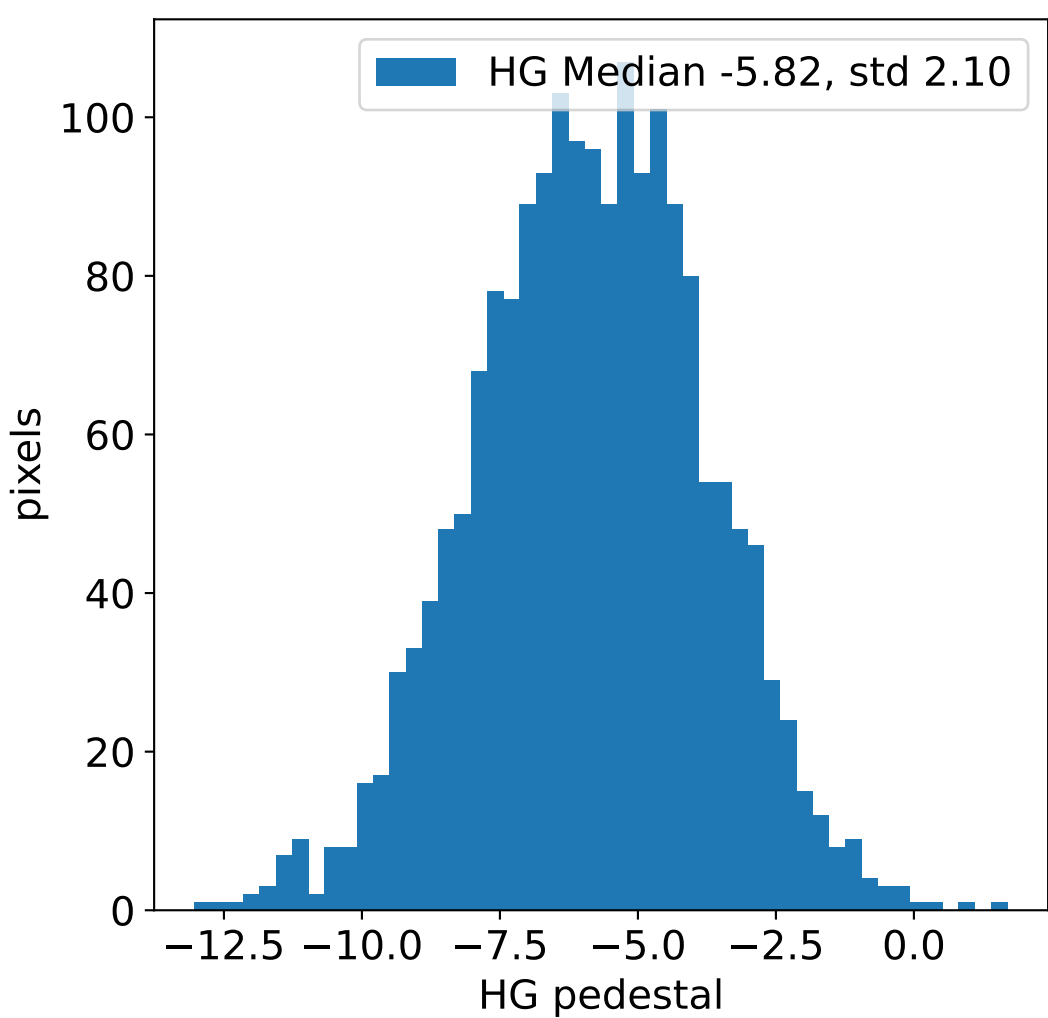

Run 18366, integration on 12 samples

Run 18366, pixel 0

Run 18366, pixel 0