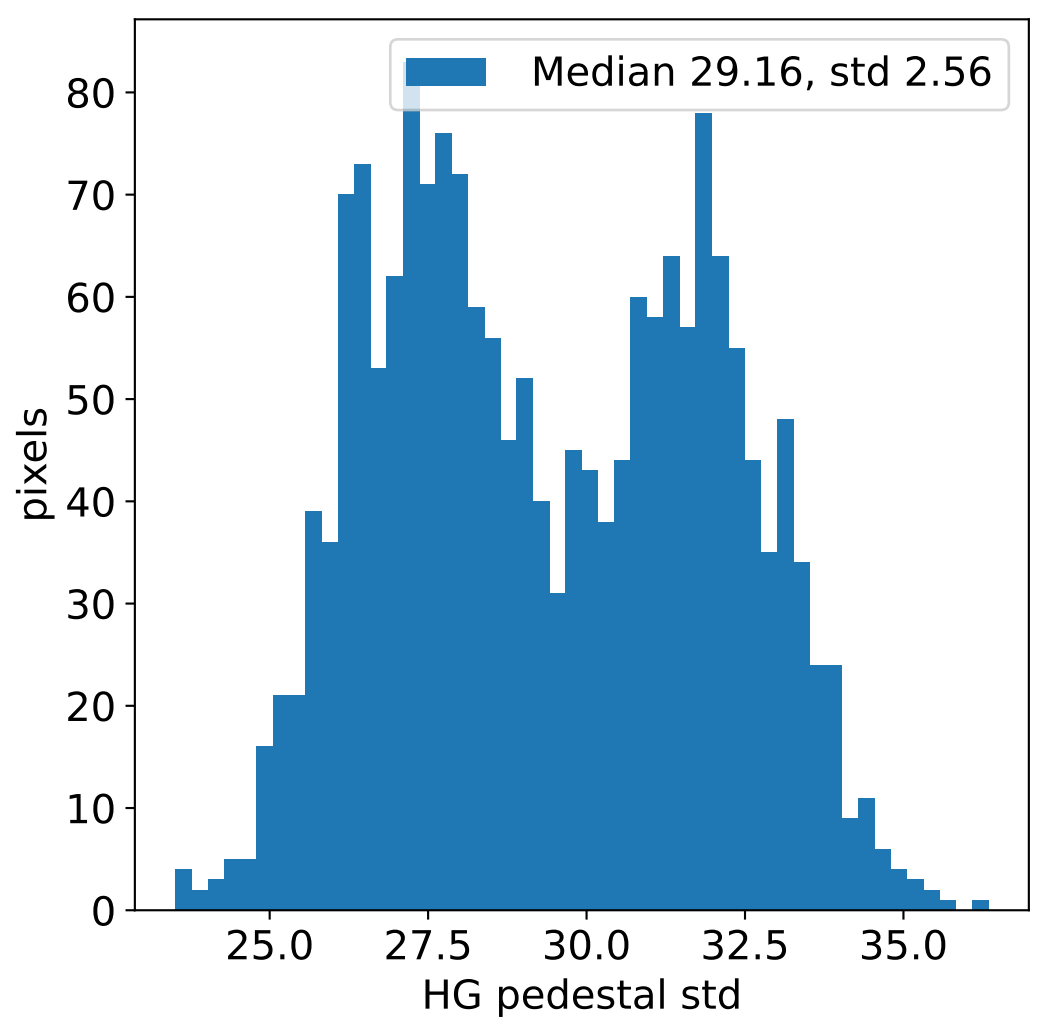

Run 18545, integration on 12 samples

Run 18545, pixel 0

Run 18545, pixel 0