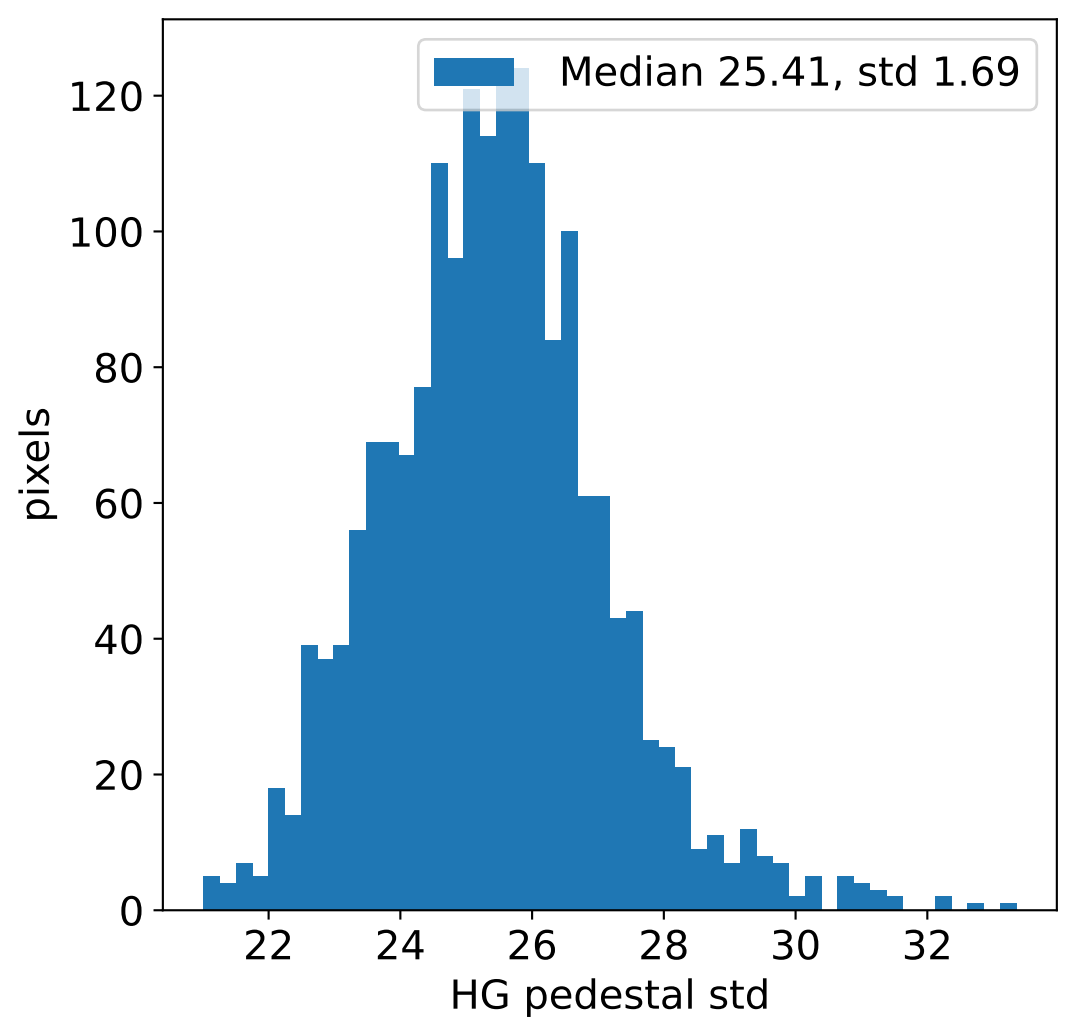

Run 18784, integration on 12 samples

Run 18784, pixel 0

Run 18784, pixel 0