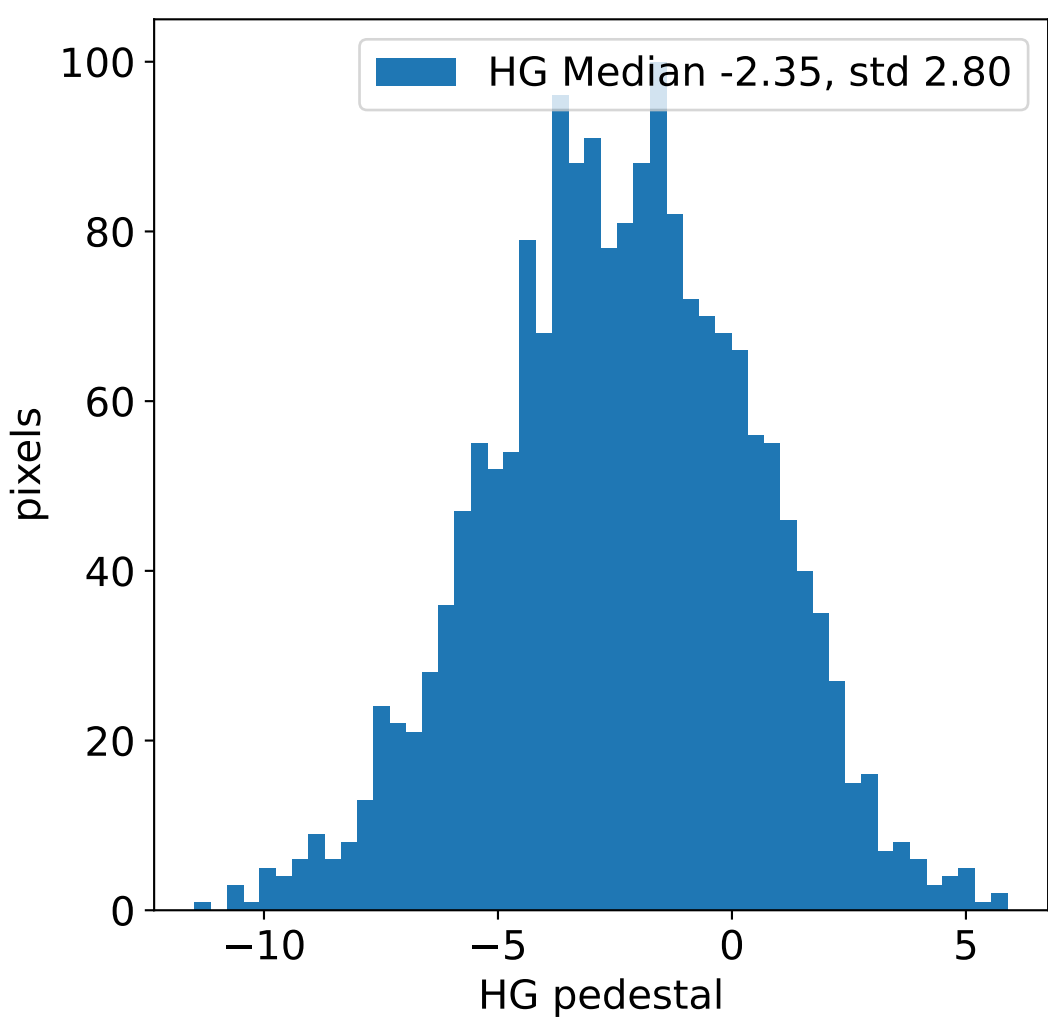

Run 18784, integration on 12 samples

Run 18784, pixel 0

Run 18784, pixel 0