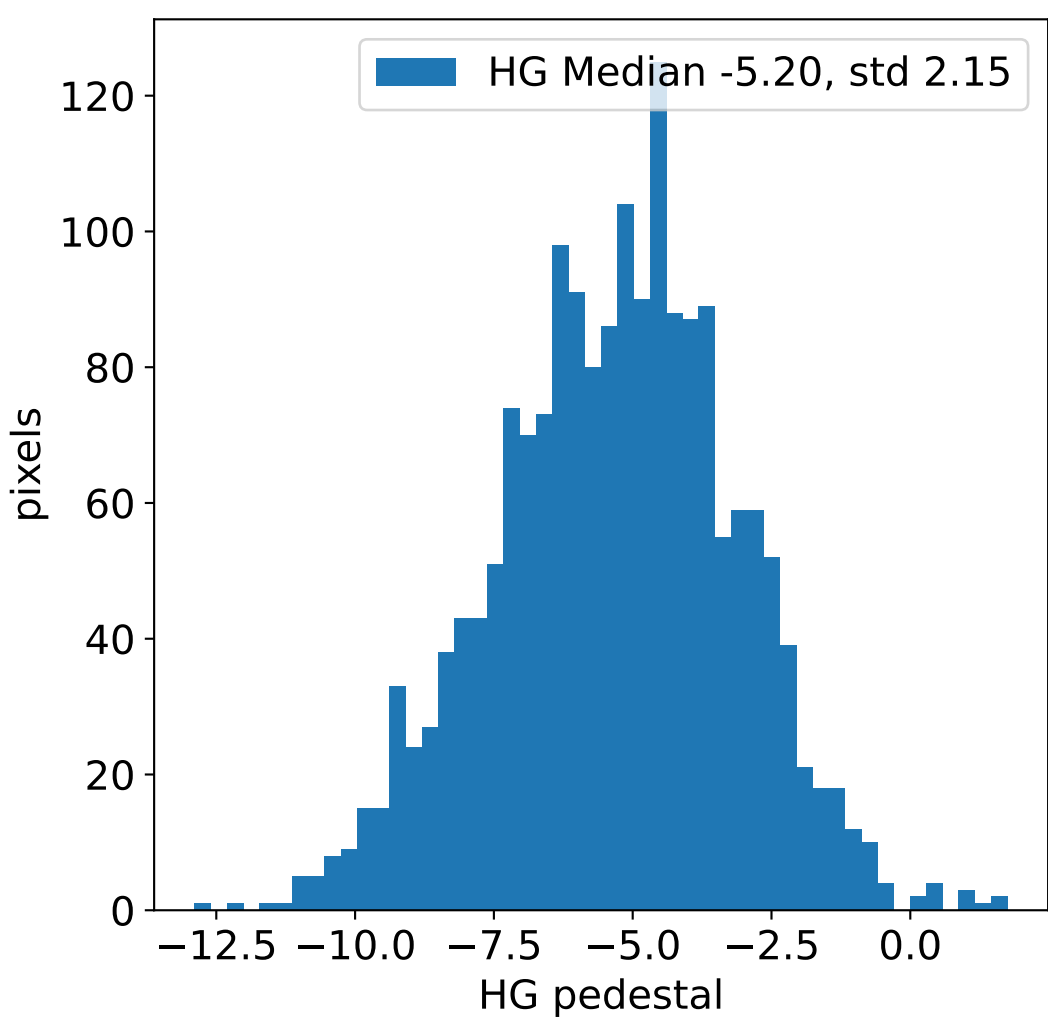

# Run 19578, integration on 12 samples

# Run 19578, pixel 0