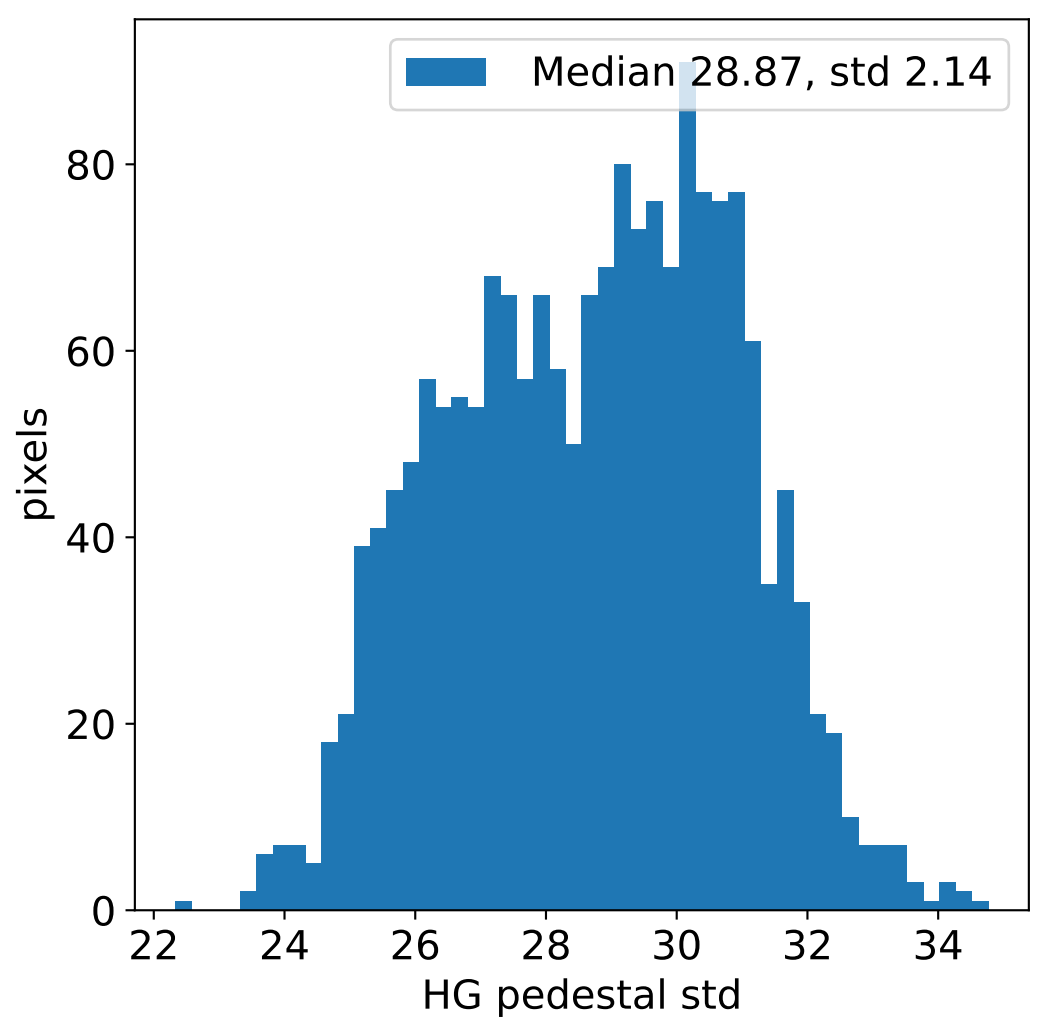

# Run 19578, integration on 12 samples

# Run 19578, pixel 0