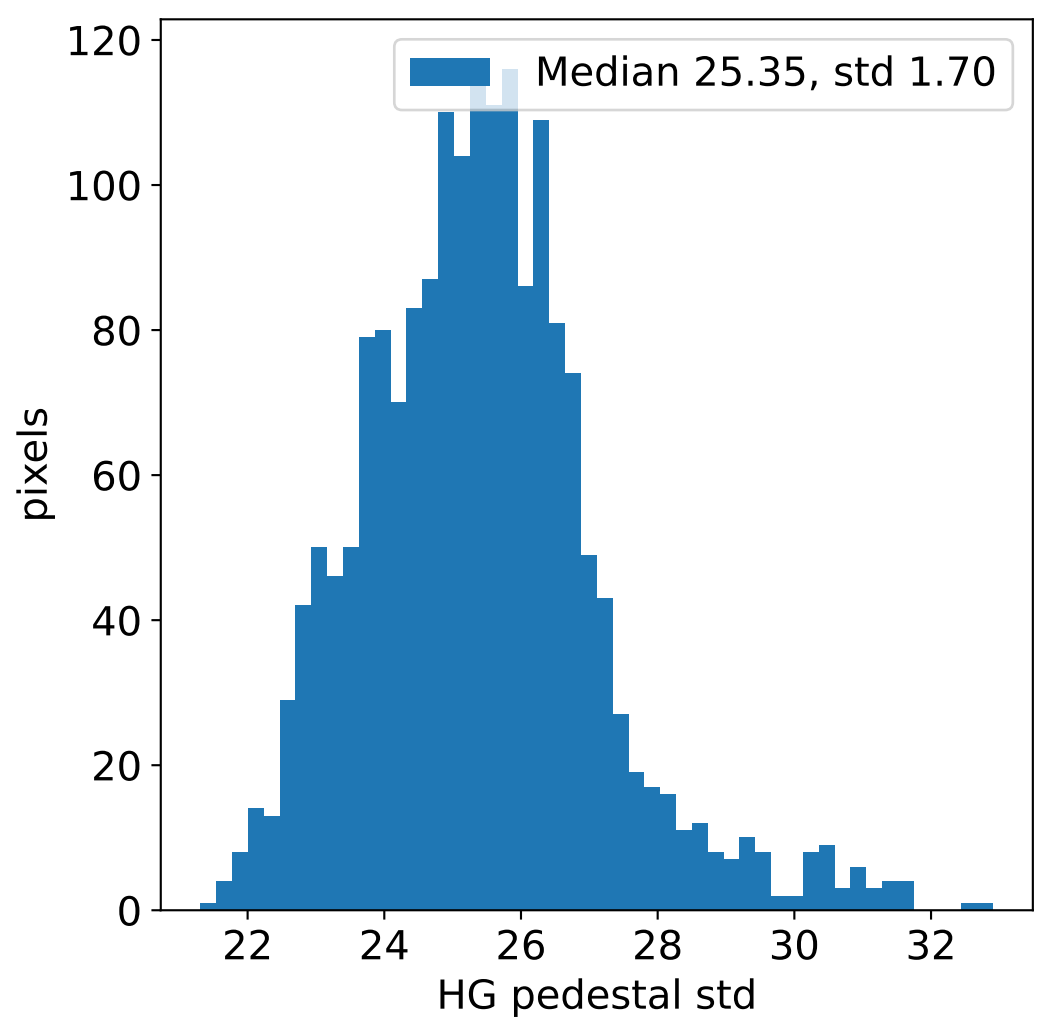

Run 19748, integration on 12 samples

Run 19748, pixel 0

Run 19748, pixel 0