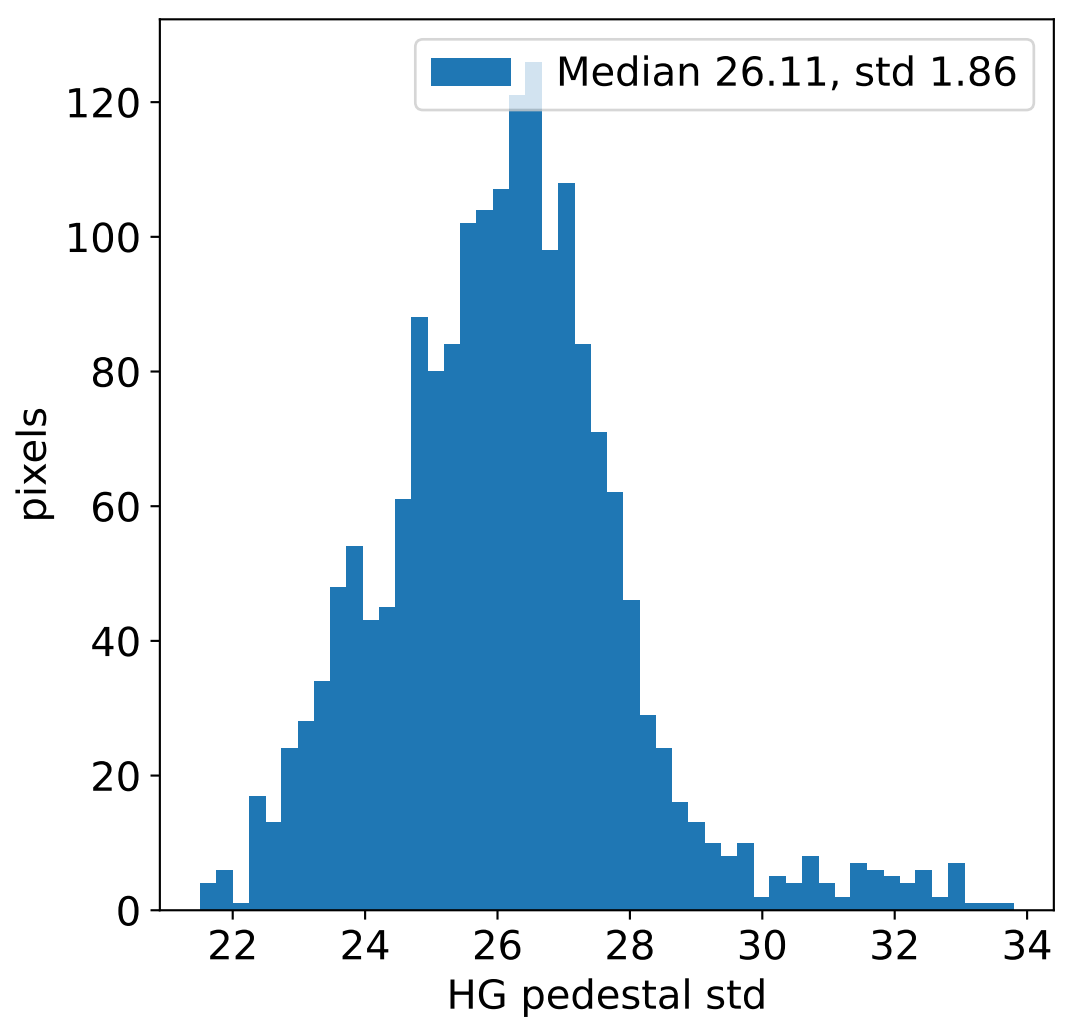

Run 19758, integration on 12 samples

Run 19758, pixel 0

Run 19758, pixel 0