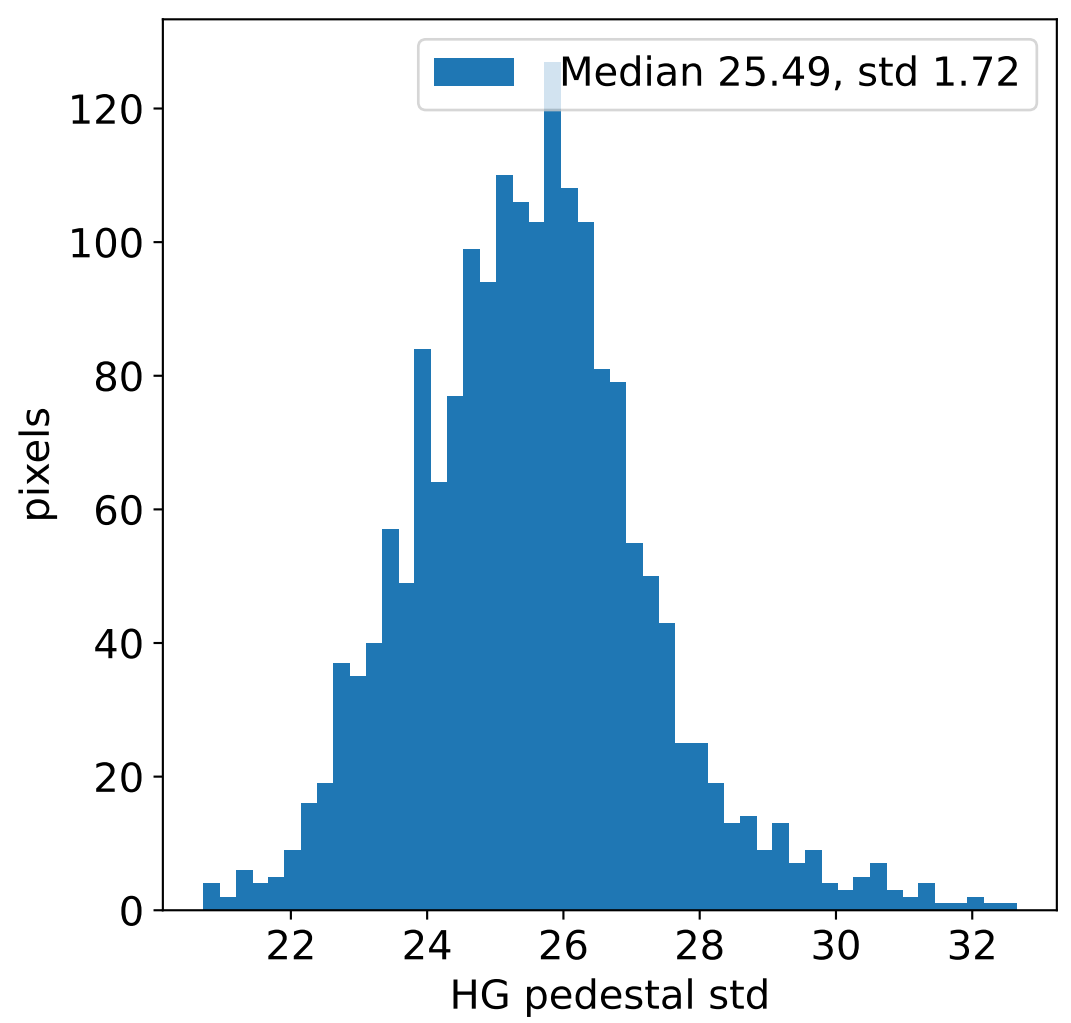

# Run 20073, integration on 12 samples

# Run 20073, pixel 0