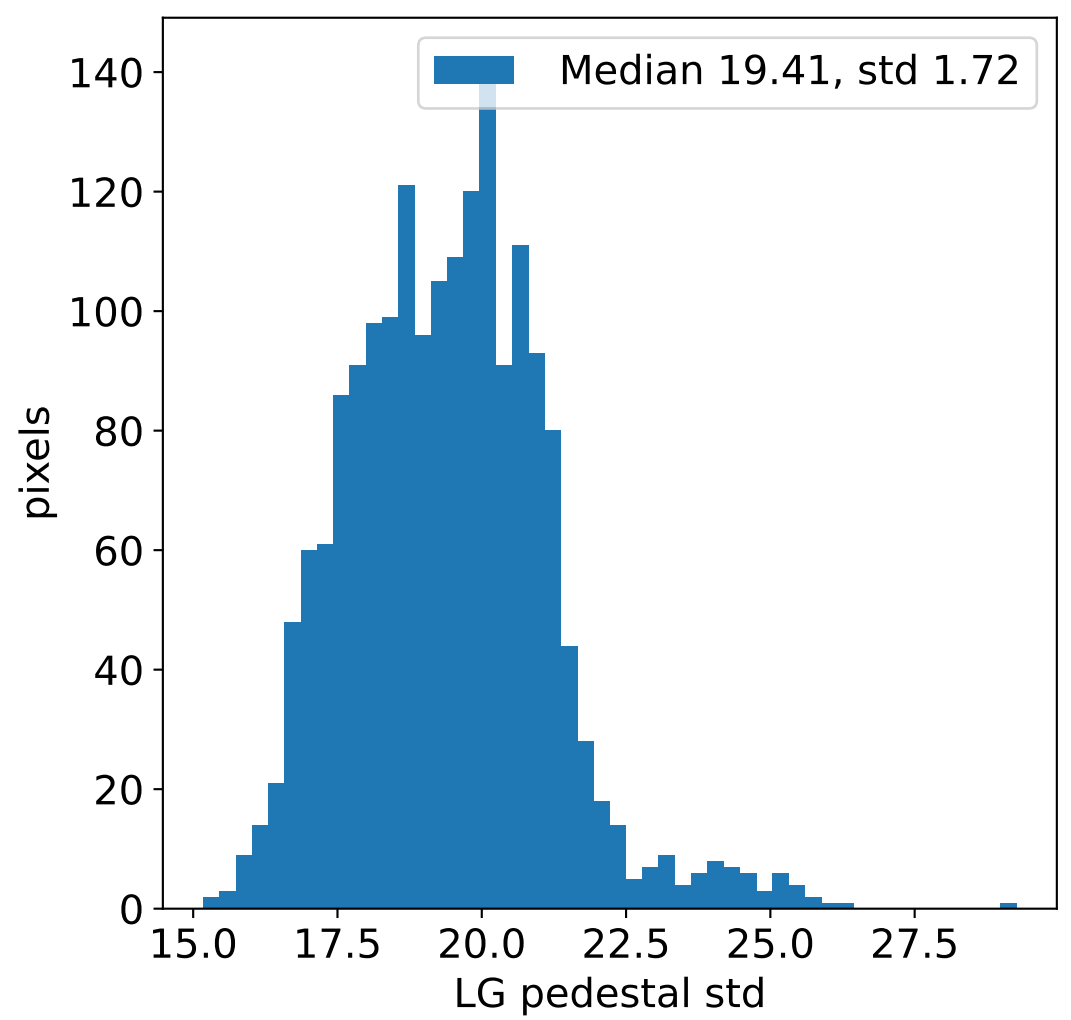

# Run 20073, integration on 12 samples

# Run 20073, pixel 0