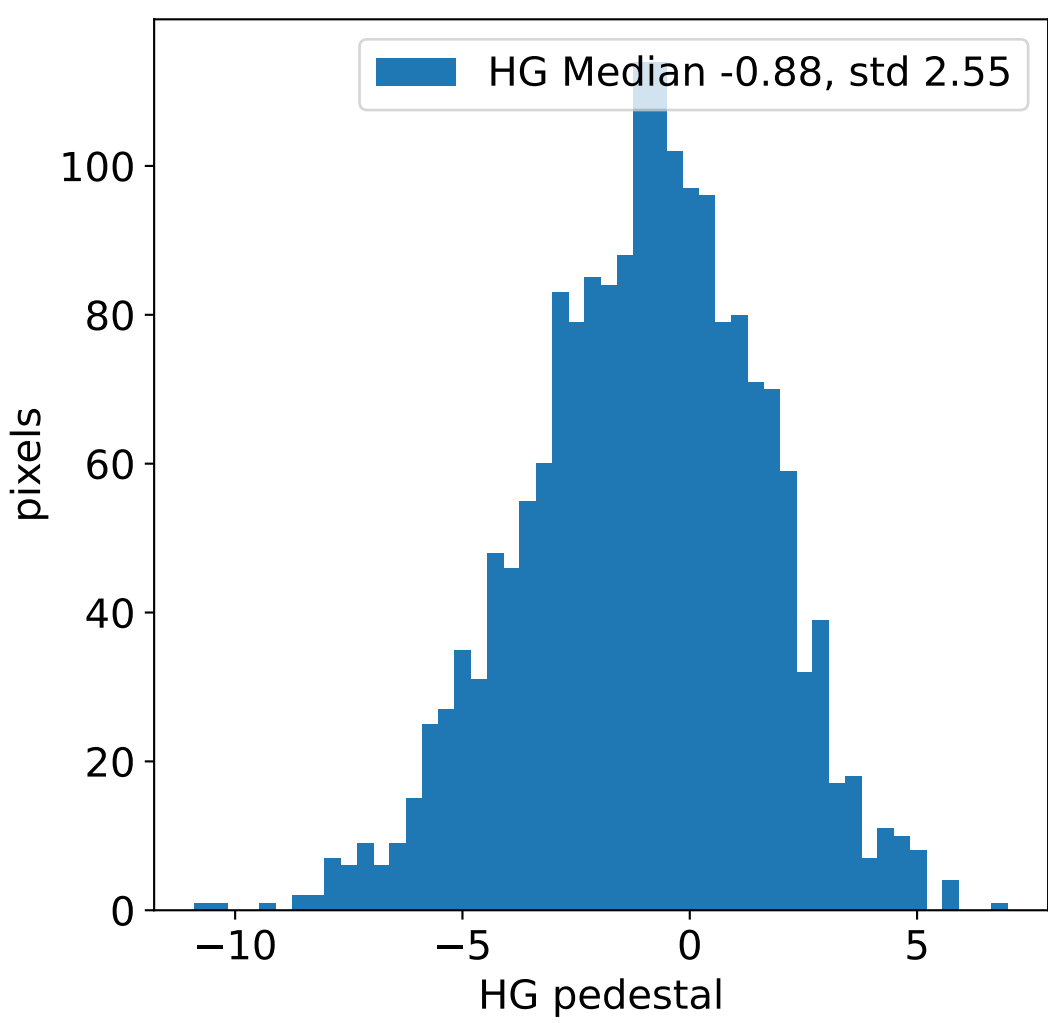

# Run 20073, integration on 12 samples

# Run 20073, pixel 0