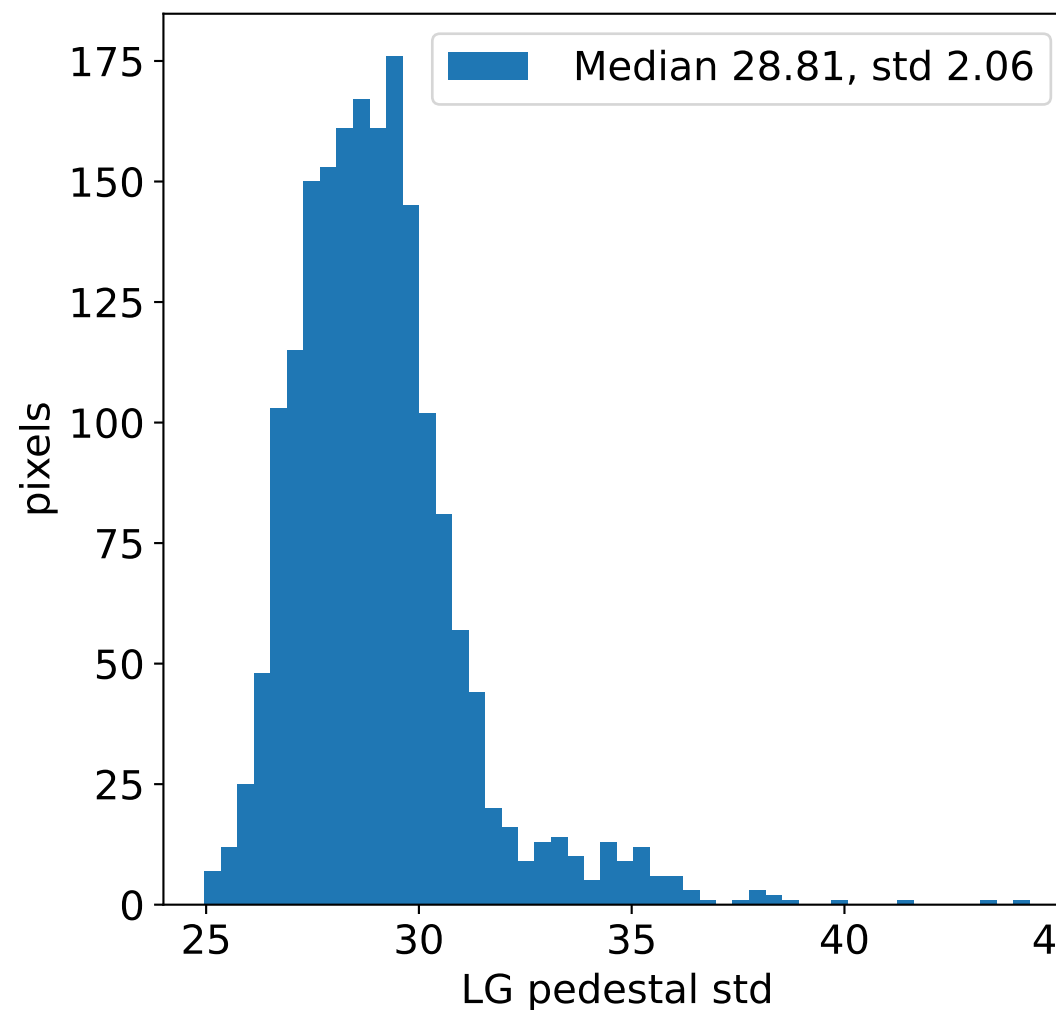

Run 1804, integration on 12 samples

HG pedestal [ADC]

LG pedestal [ADC]

HG pedestal std [ADC]

LG pedestal std [ADC]

Run 1804, pixel 0

Run 1804, pixel 0