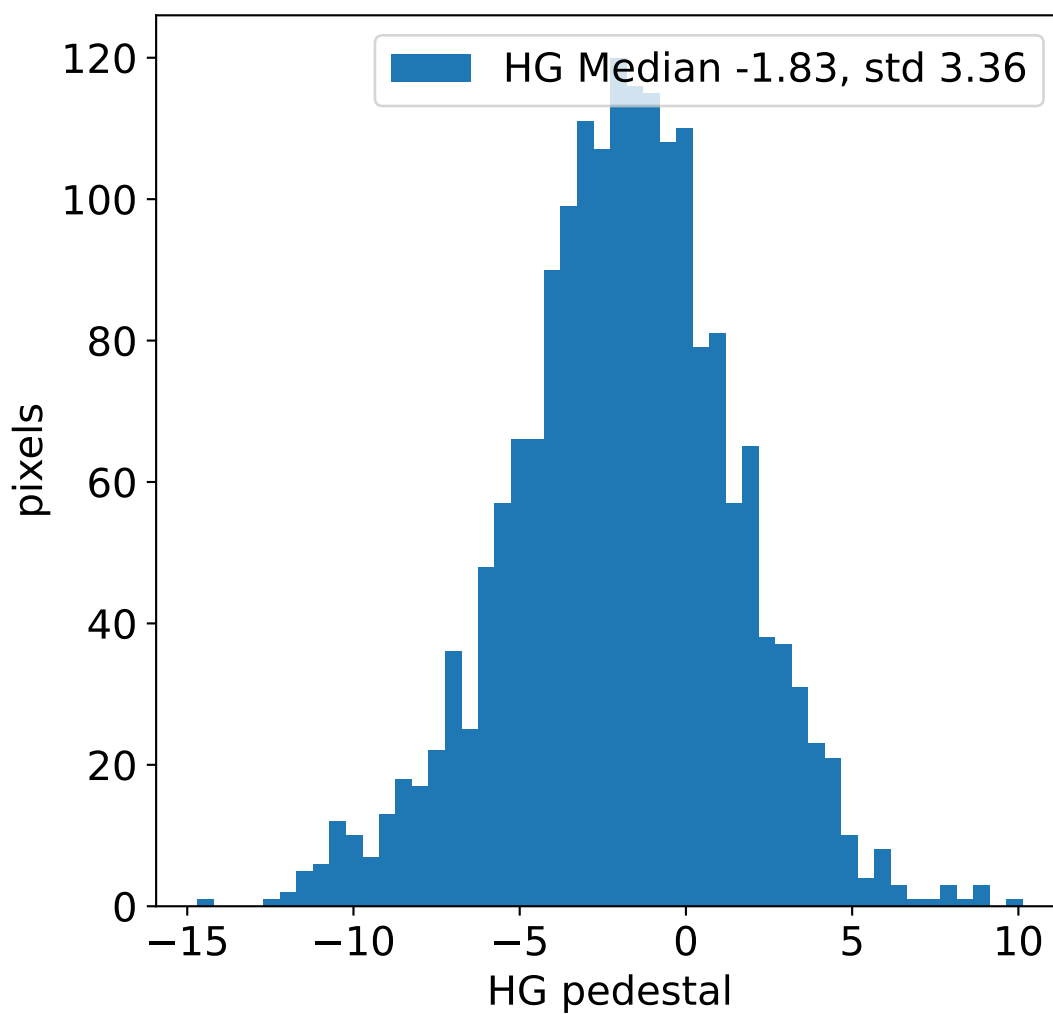

Run 1804, integration on 12 samples

HG pedestal [ADC]

LG pedestal [ADC]

HG pedestal std [ADC]

LG pedestal std [ADC]

Run 1804, pixel 0

Run 1804, pixel 0