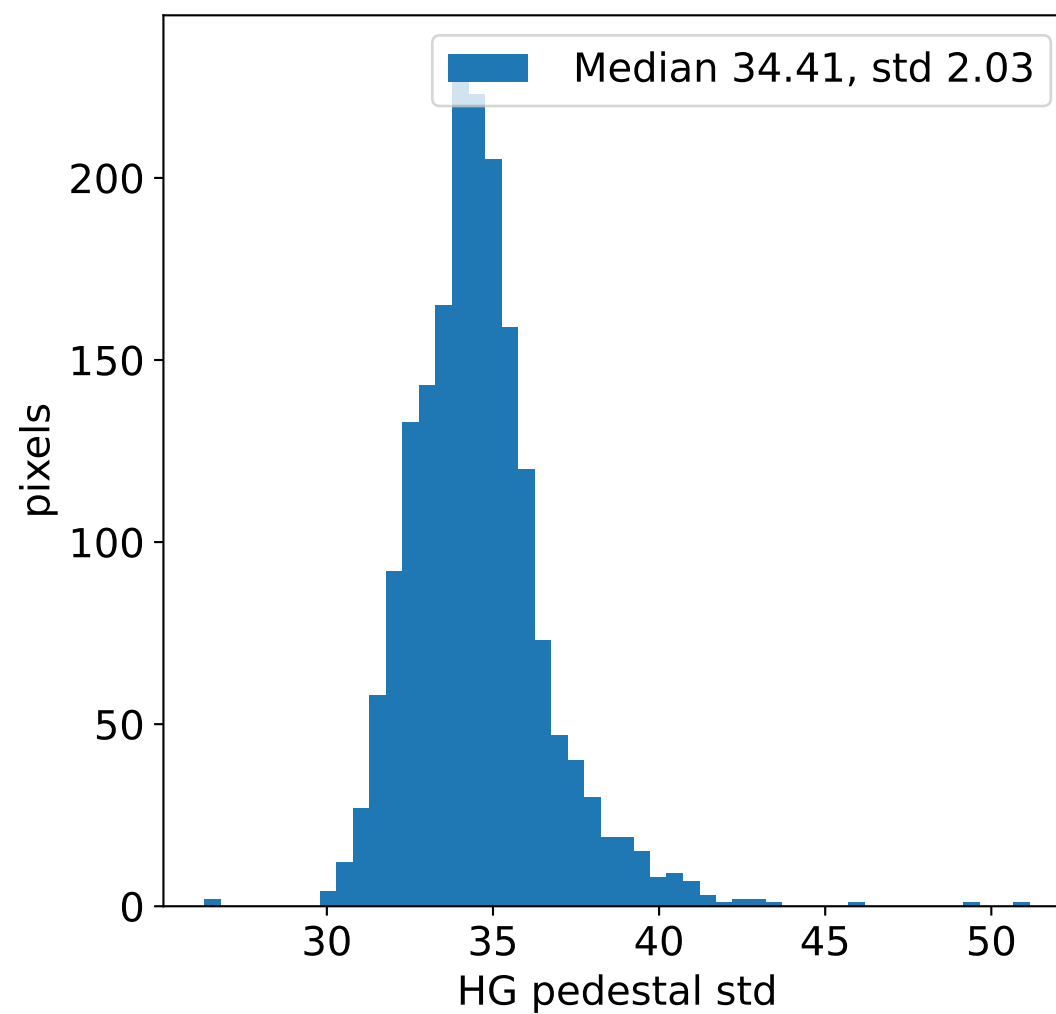

Run 1804, integration on 12 samples

HG pedestal [ADC]

LG pedestal [ADC]

HG pedestal std [ADC]

LG pedestal std [ADC]

Run 1804, pixel 0

Run 1804, pixel 0