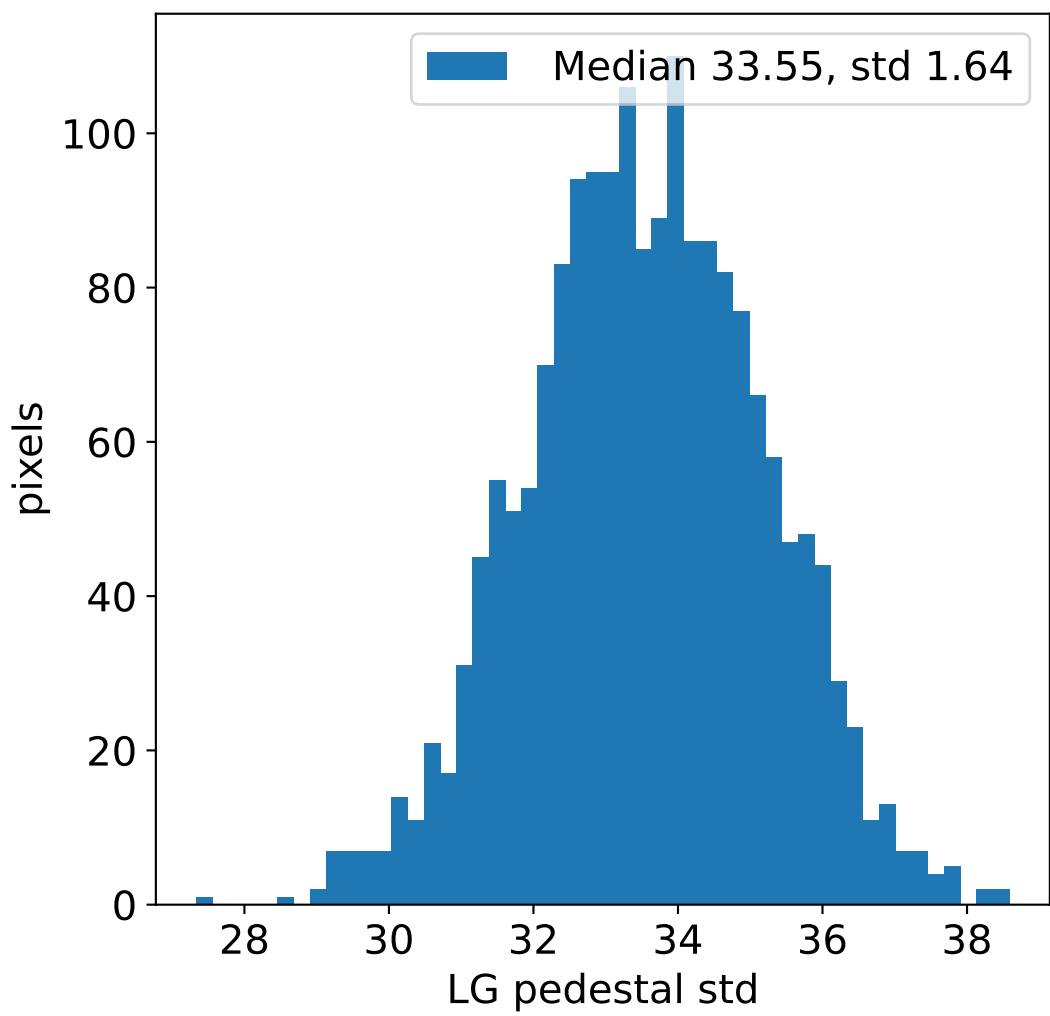

Run 2005, integration on 12 samples

HG pedestal [ADC]

LG pedestal [ADC]

HG pedestal std [ADC]

LG pedestal std [ADC]

Run 2005, pixel 0

Run 2005, pixel 0