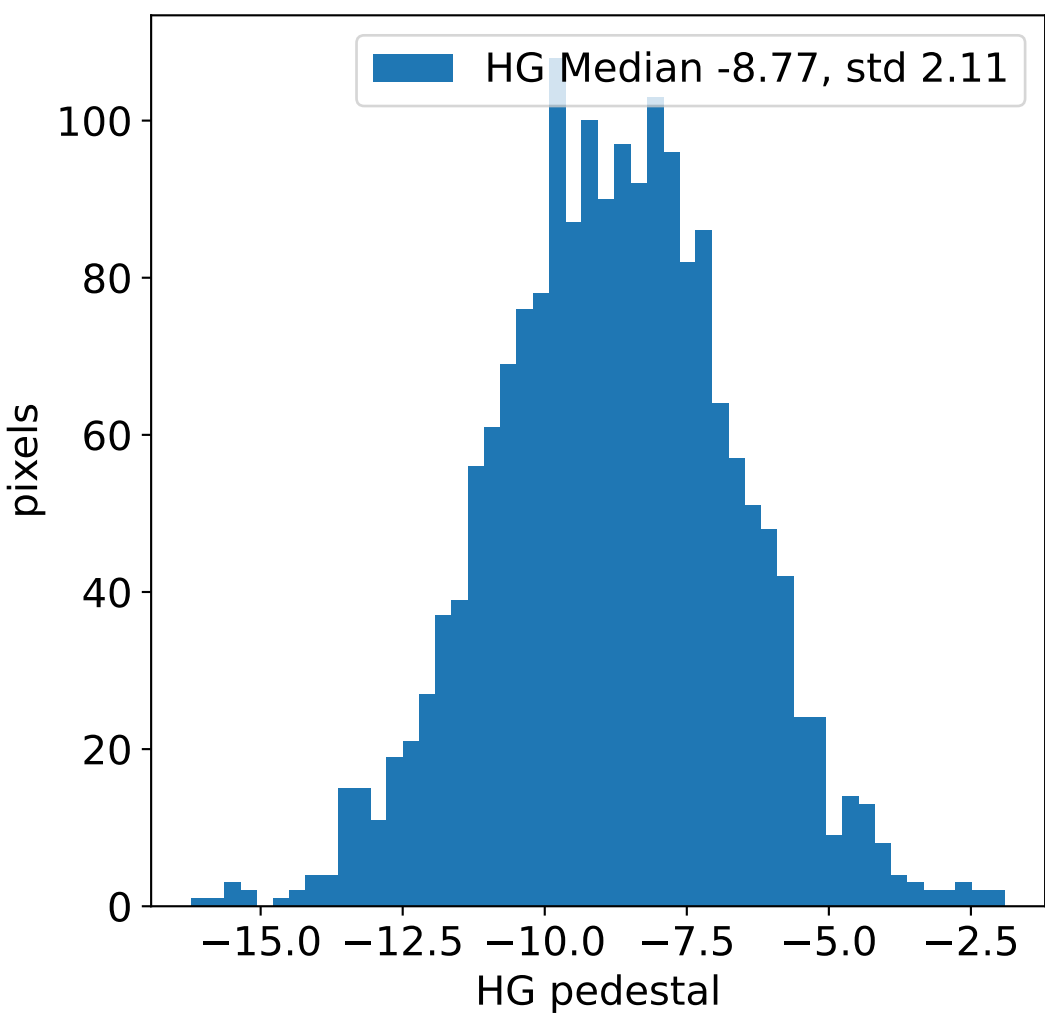

Run 2005, integration on 12 samples

HG pedestal [ADC]

LG pedestal [ADC]

HG pedestal std [ADC]

LG pedestal std [ADC]

Run 2005, pixel 0

Run 2005, pixel 0