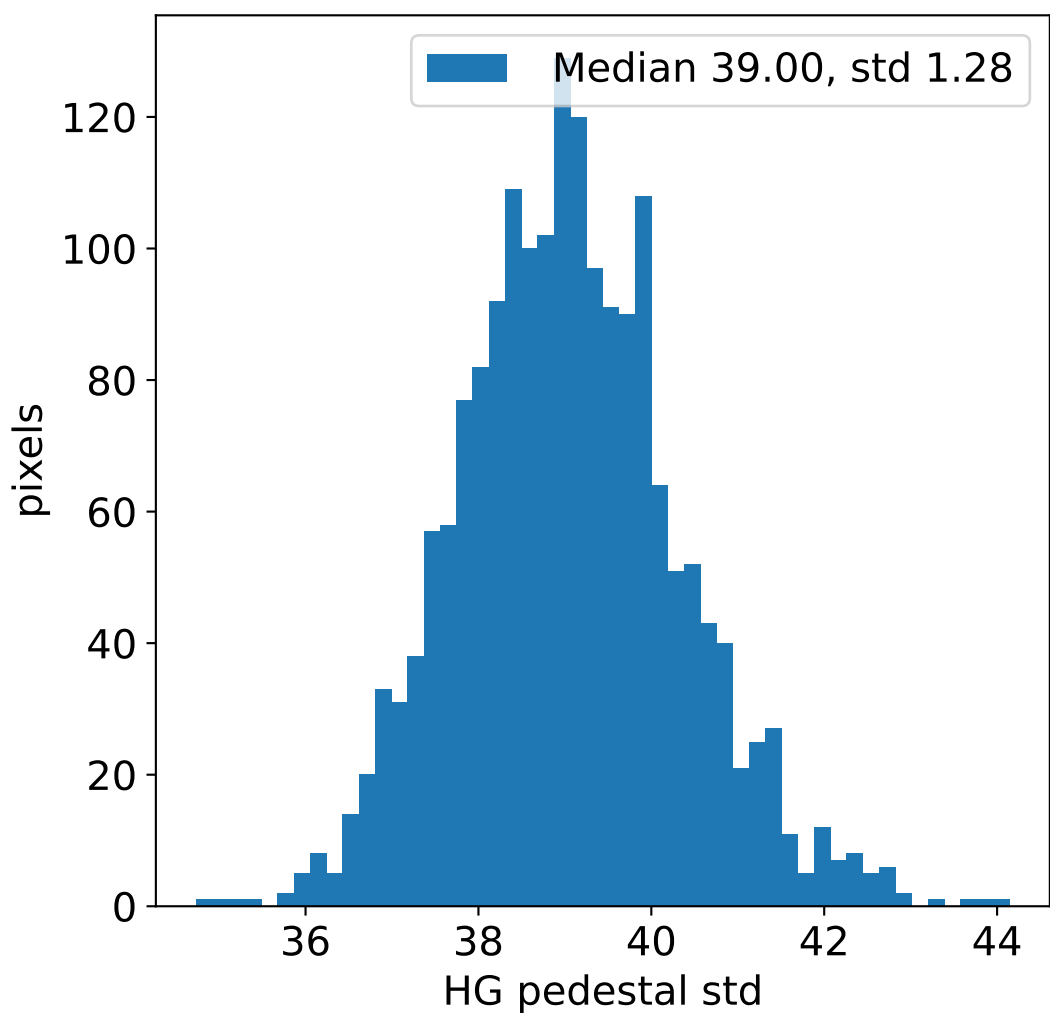

Run 2005, integration on 12 samples

HG pedestal [ADC]

LG pedestal [ADC]

HG pedestal std [ADC]

LG pedestal std [ADC]

Run 2005, pixel 0

Run 2005, pixel 0