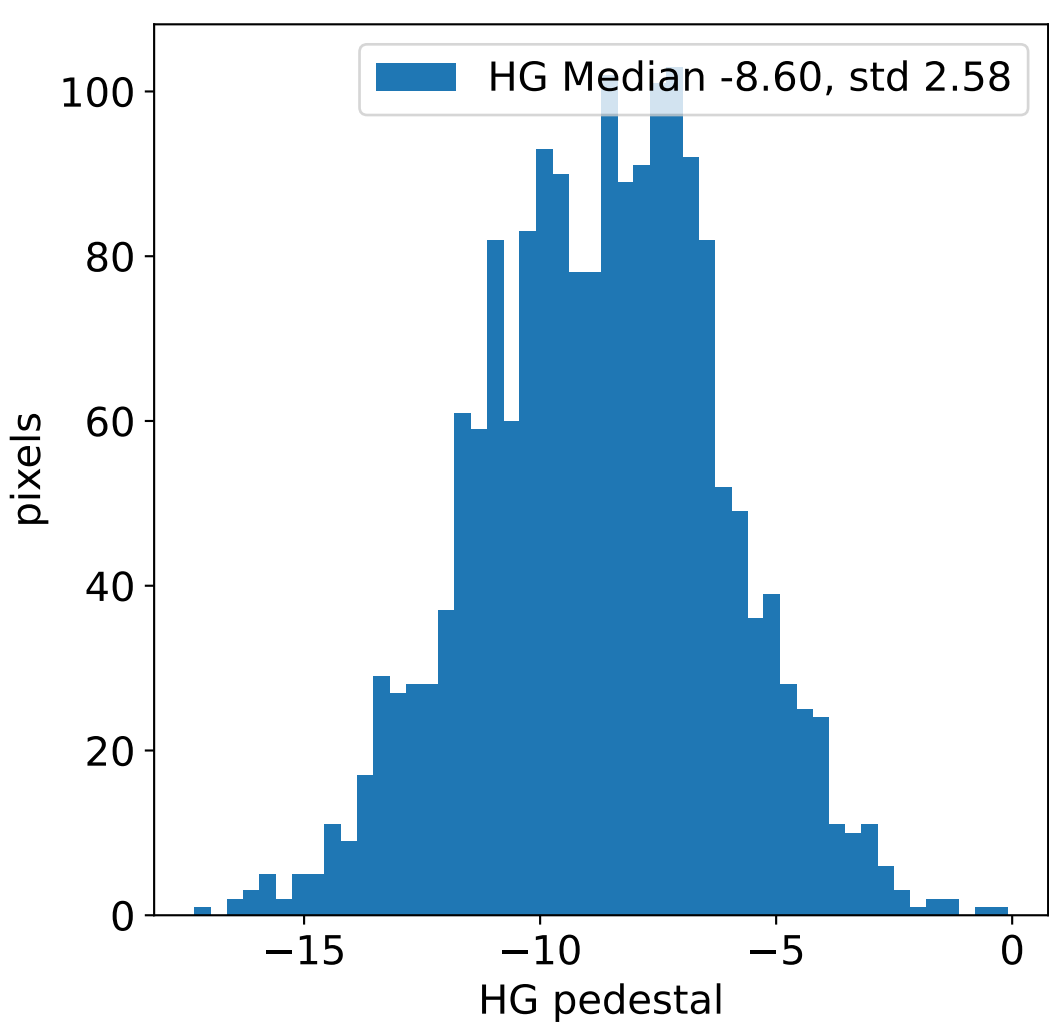

Run 2752, integration on 12 samples

Run 2752, pixel 0

Run 2752, pixel 0