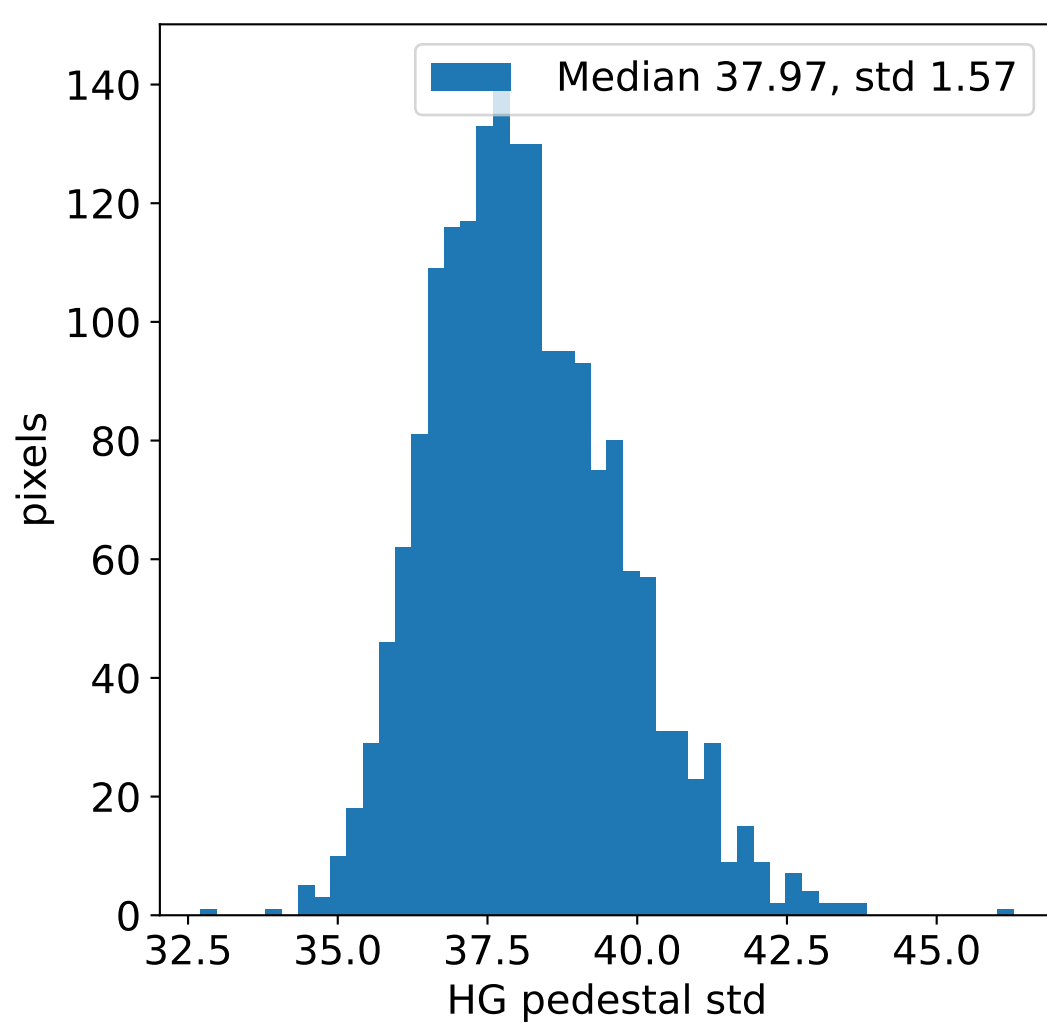

Run 2752, integration on 12 samples

Run 2752, pixel 0

Run 2752, pixel 0