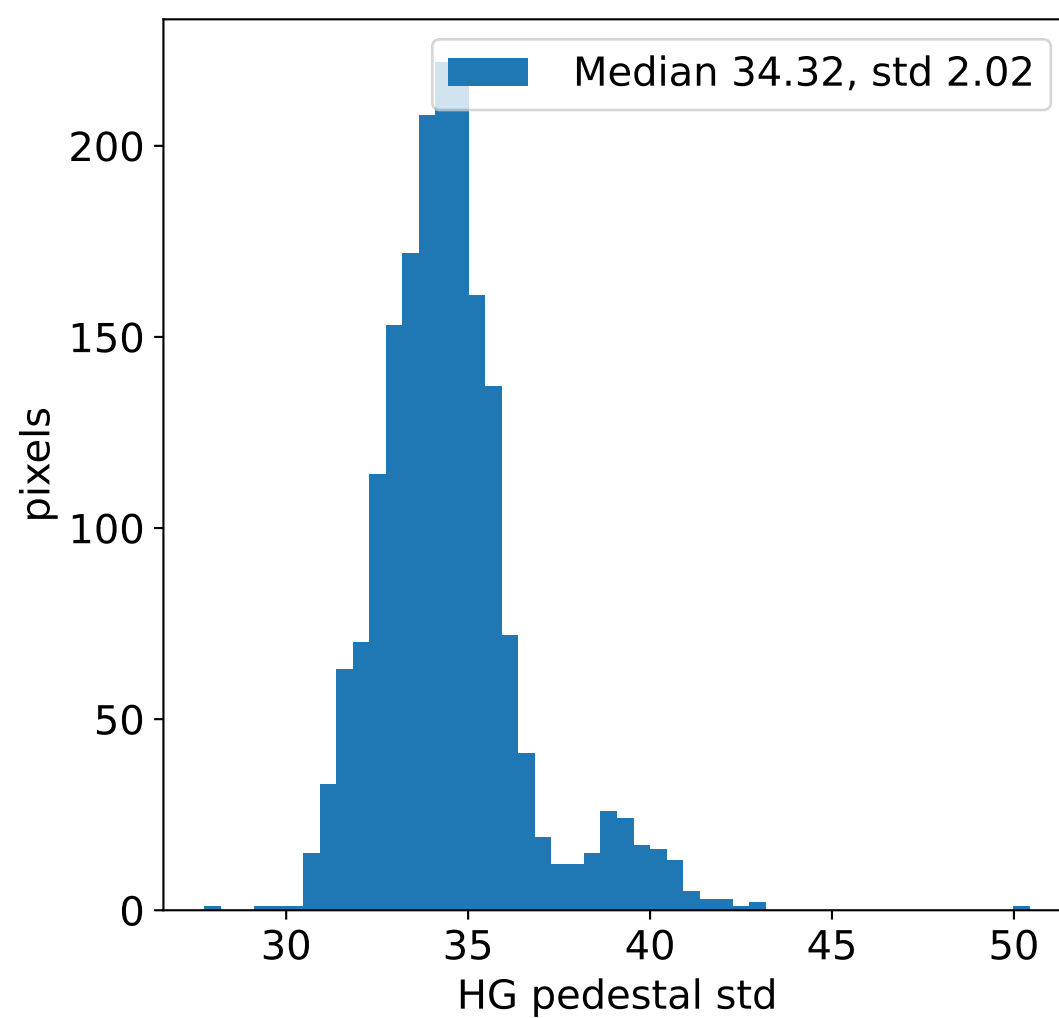

Run 3015, integration on 12 samples

HG pedestal [ADC]

LG pedestal [ADC]

HG pedestal std [ADC]

LG pedestal std [ADC]

Run 3015, pixel 0

Run 3015, pixel 0