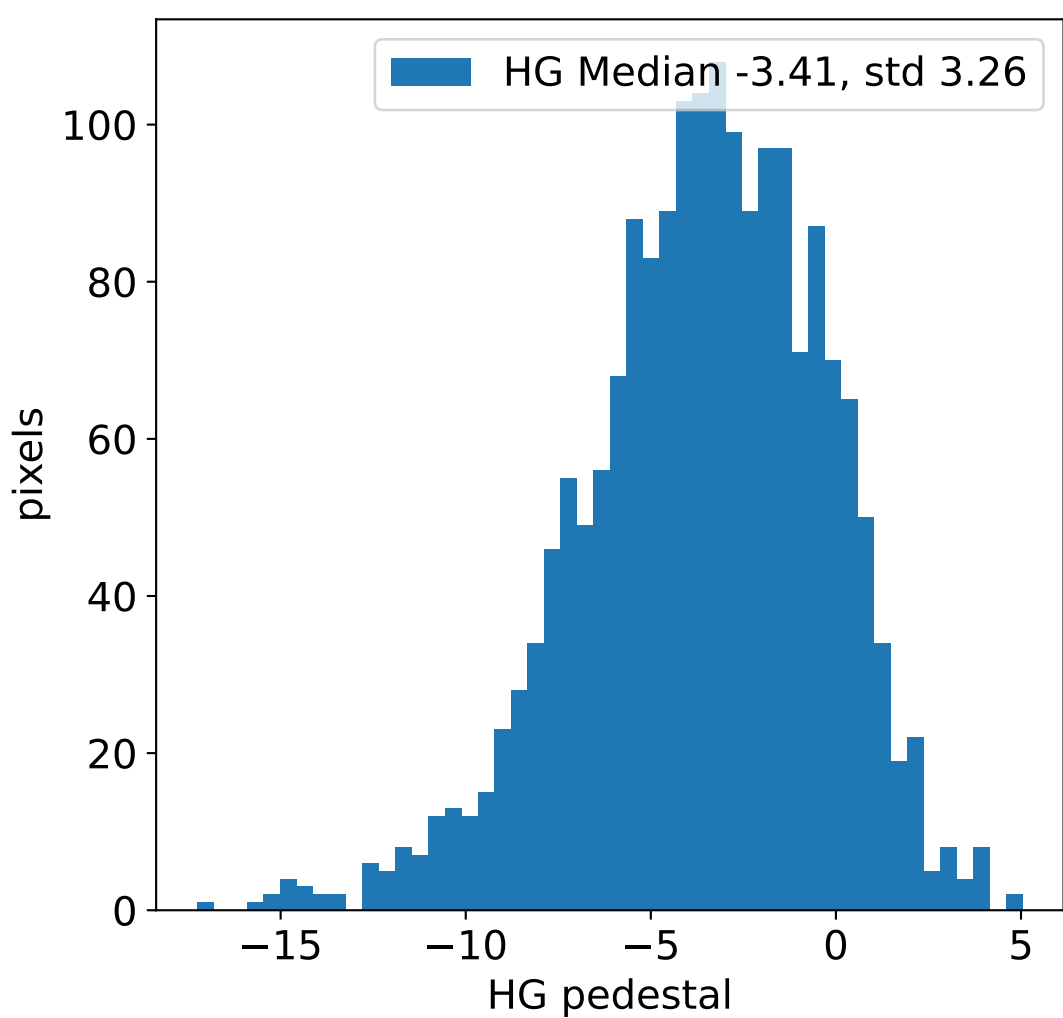

Run 3015, integration on 12 samples

HG pedestal [ADC]

LG pedestal [ADC]

HG pedestal std [ADC]

LG pedestal std [ADC]

Run 3015, pixel 0

Run 3015, pixel 0