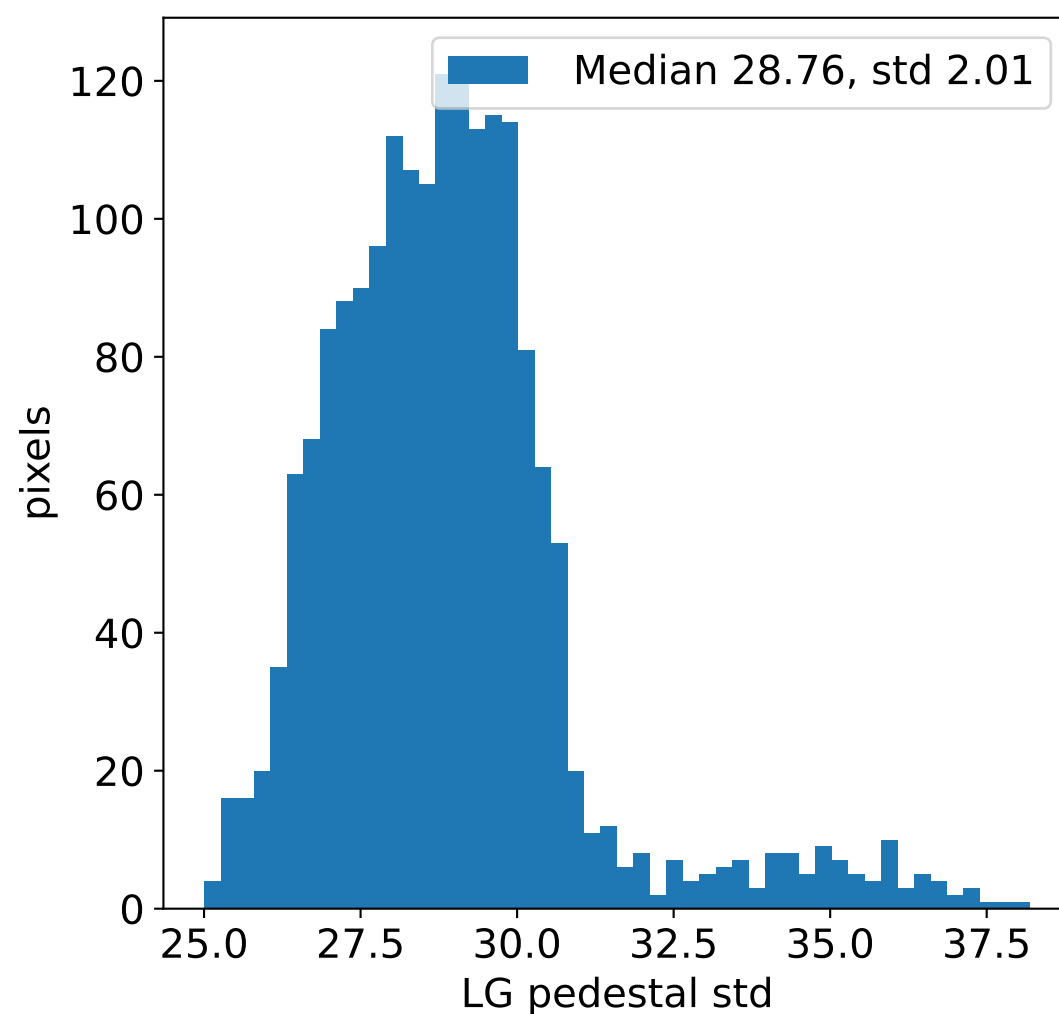

Run 3015, integration on 12 samples

HG pedestal [ADC]

LG pedestal [ADC]

HG pedestal std [ADC]

LG pedestal std [ADC]

Run 3015, pixel 0

Run 3015, pixel 0