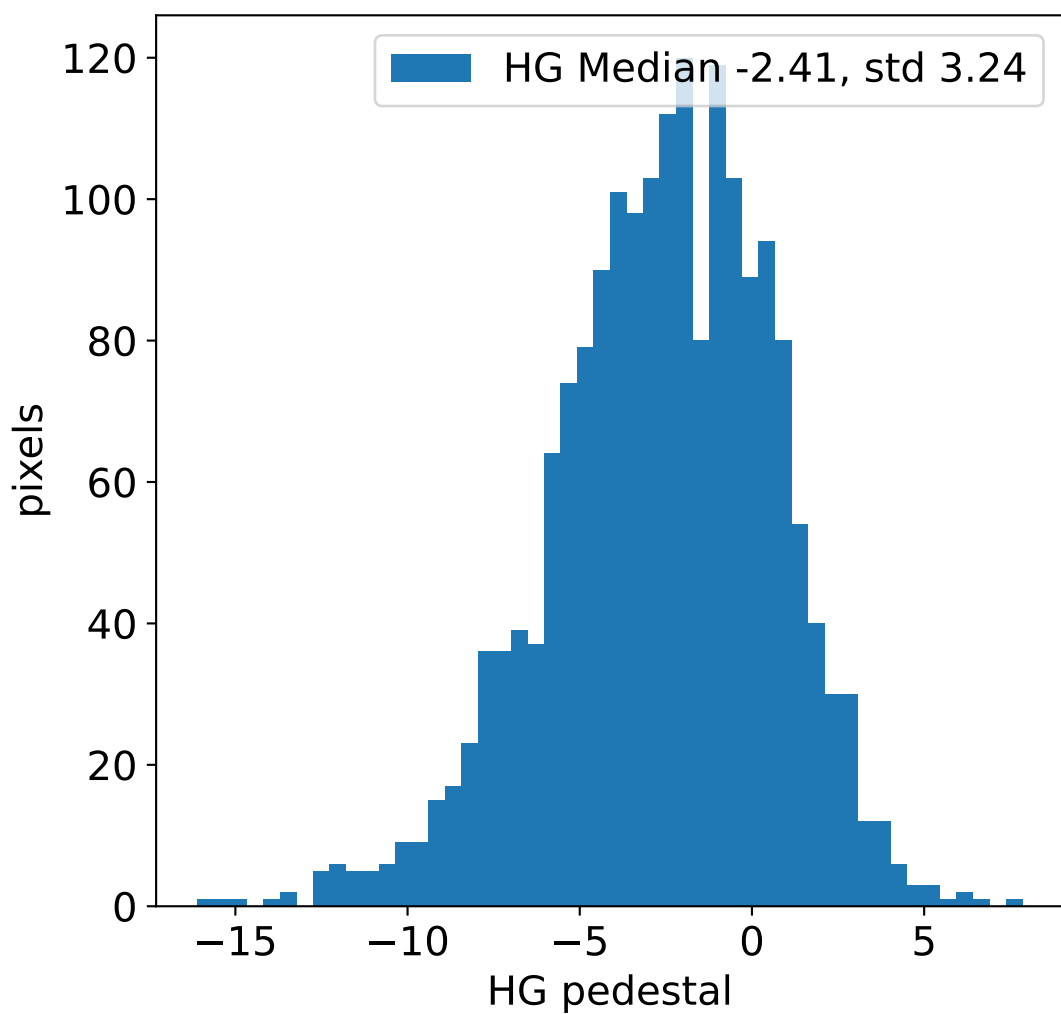

Run 3312, integration on 12 samples

HG pedestal [ADC]

LG pedestal [ADC]

HG pedestal std [ADC]

LG pedestal std [ADC]

Run 3312, pixel 0

Run 3312, pixel 0