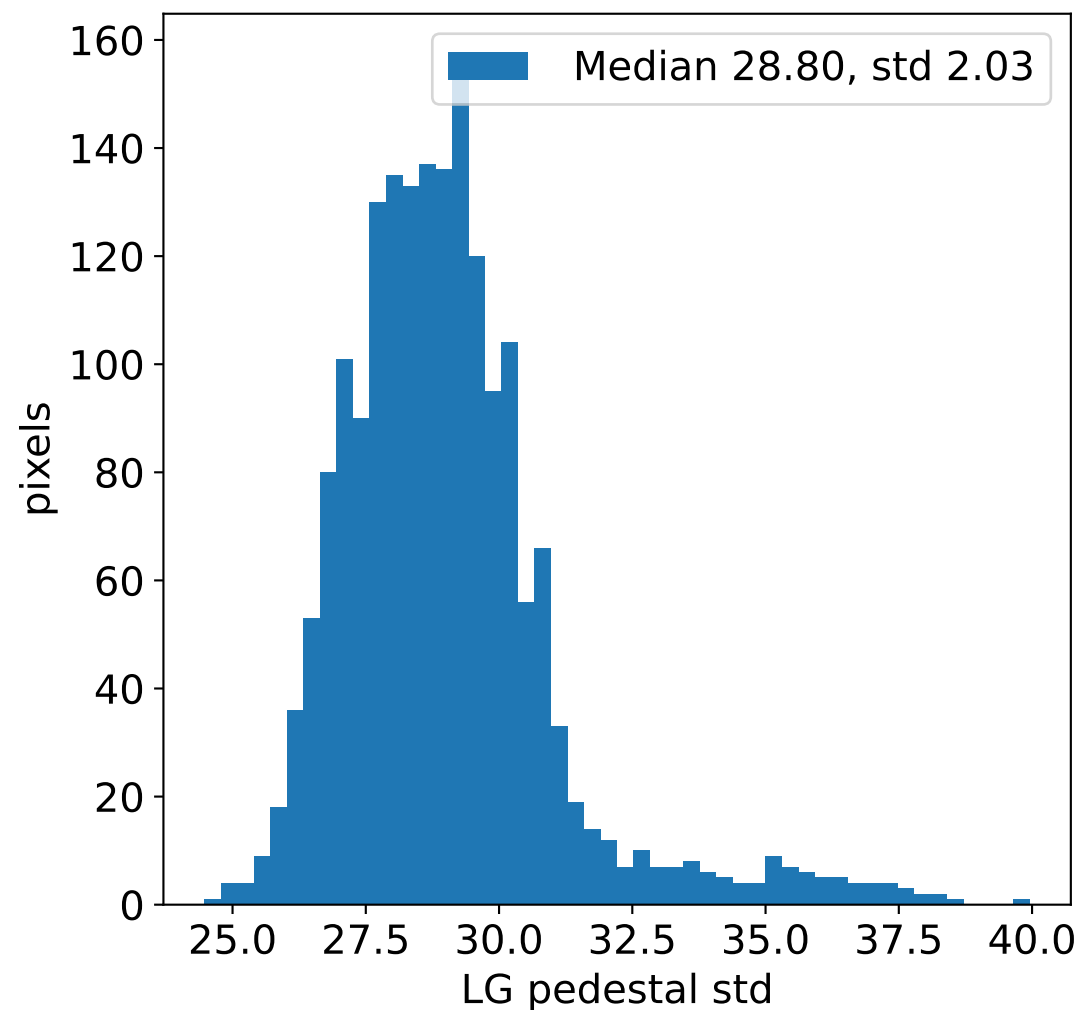

Run 3312, integration on 12 samples

HG pedestal [ADC]

LG pedestal [ADC]

HG pedestal std [ADC]

LG pedestal std [ADC]

Run 3312, pixel 0

Run 3312, pixel 0