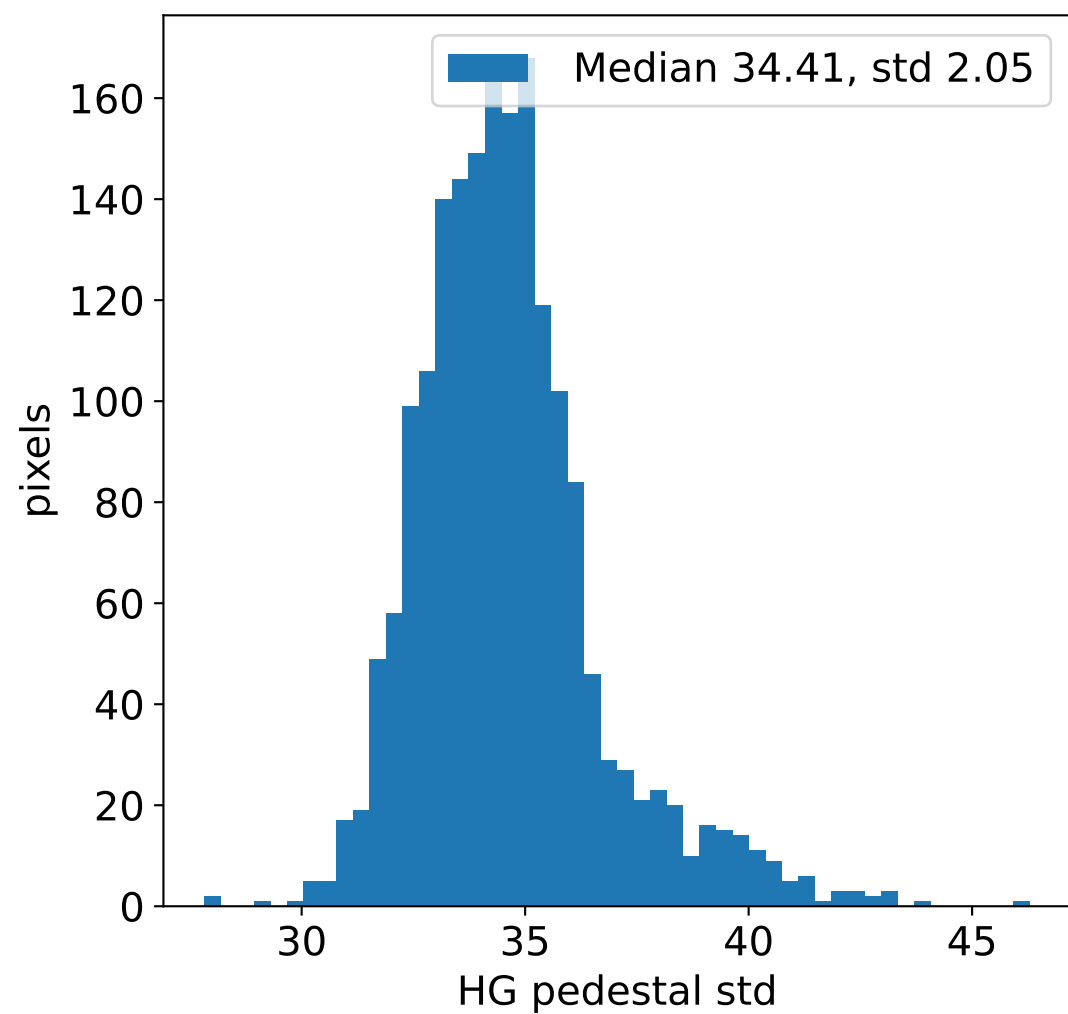

Run 3312, integration on 12 samples

HG pedestal [ADC]

LG pedestal [ADC]

HG pedestal std [ADC]

LG pedestal std [ADC]

Run 3312, pixel 0

Run 3312, pixel 0