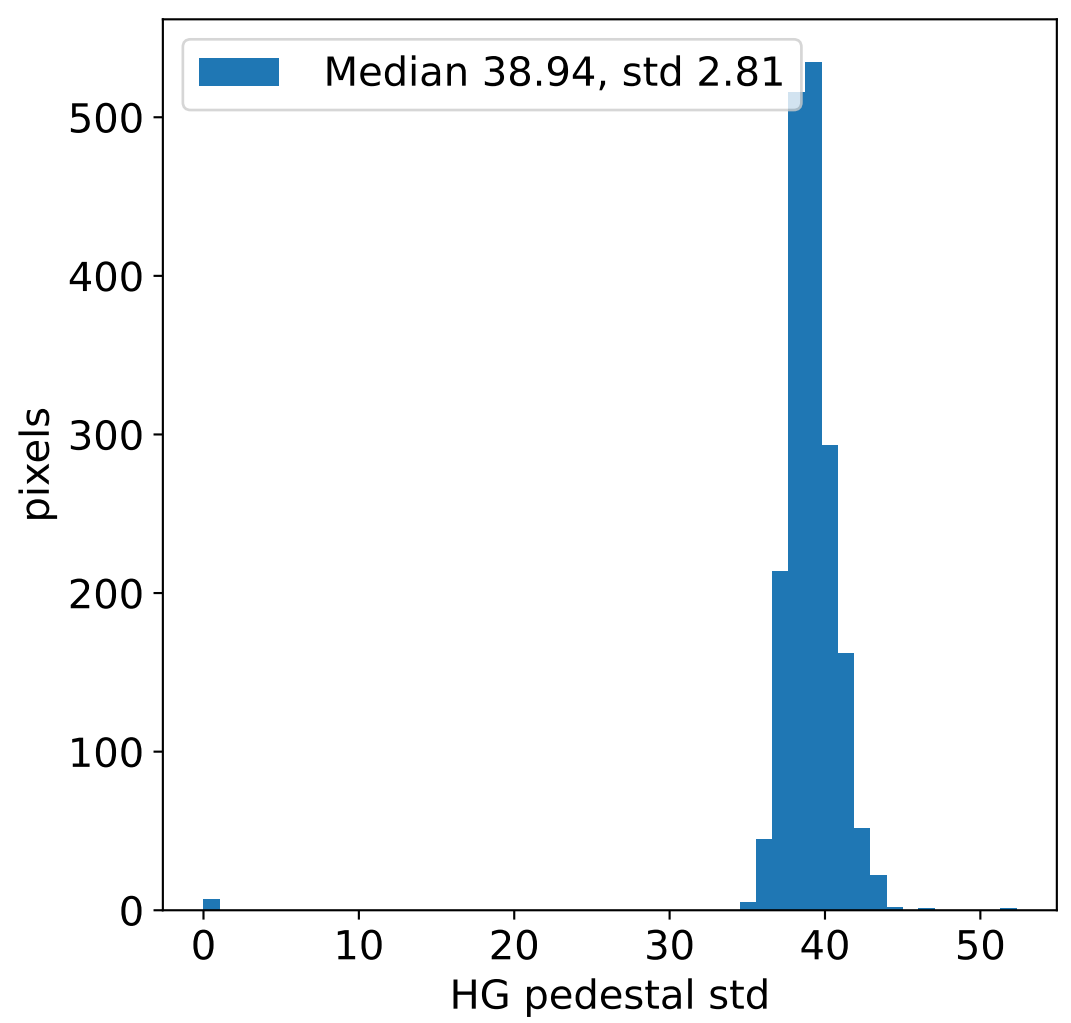

Run 3581, integration on 12 samples

Run 3581, pixel 0

Run 3581, pixel 0