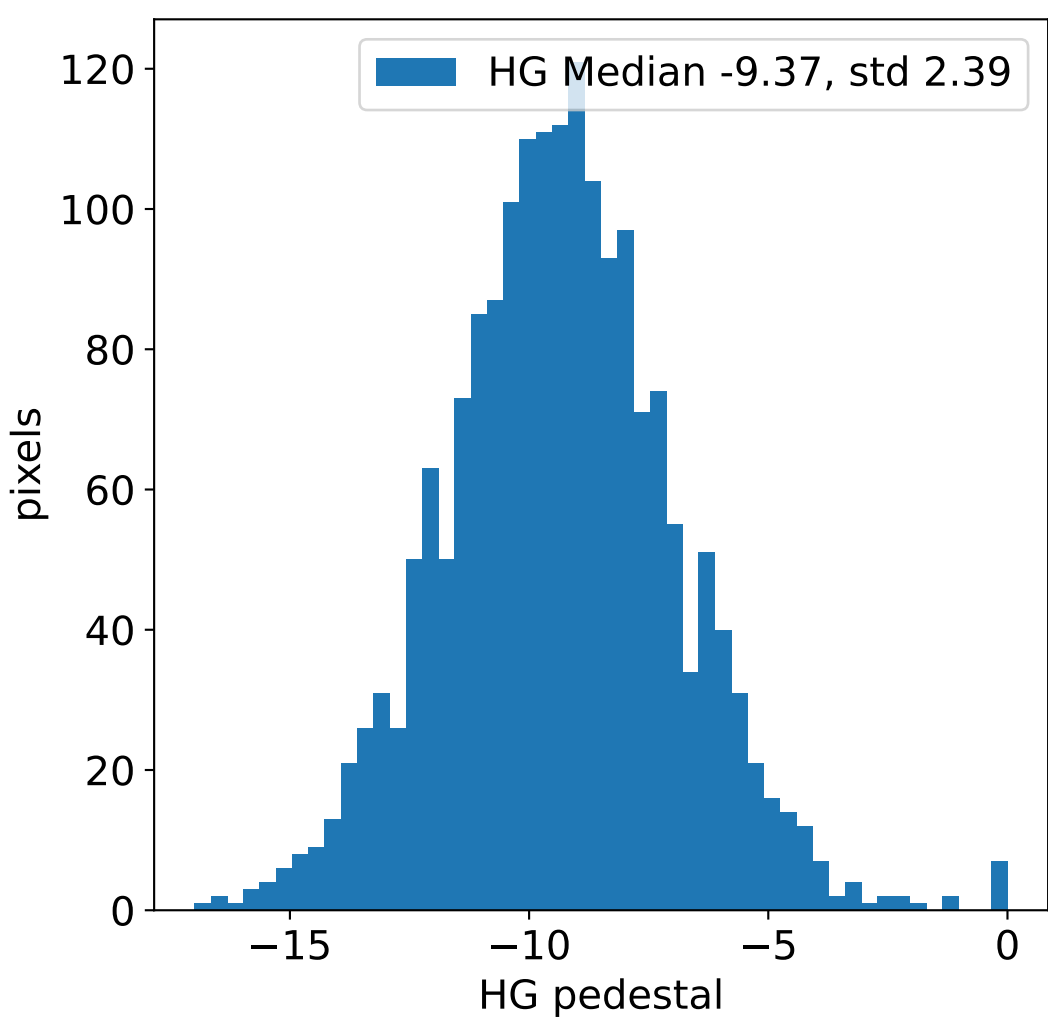

Run 3581, integration on 12 samples

Run 3581, pixel 0

Run 3581, pixel 0