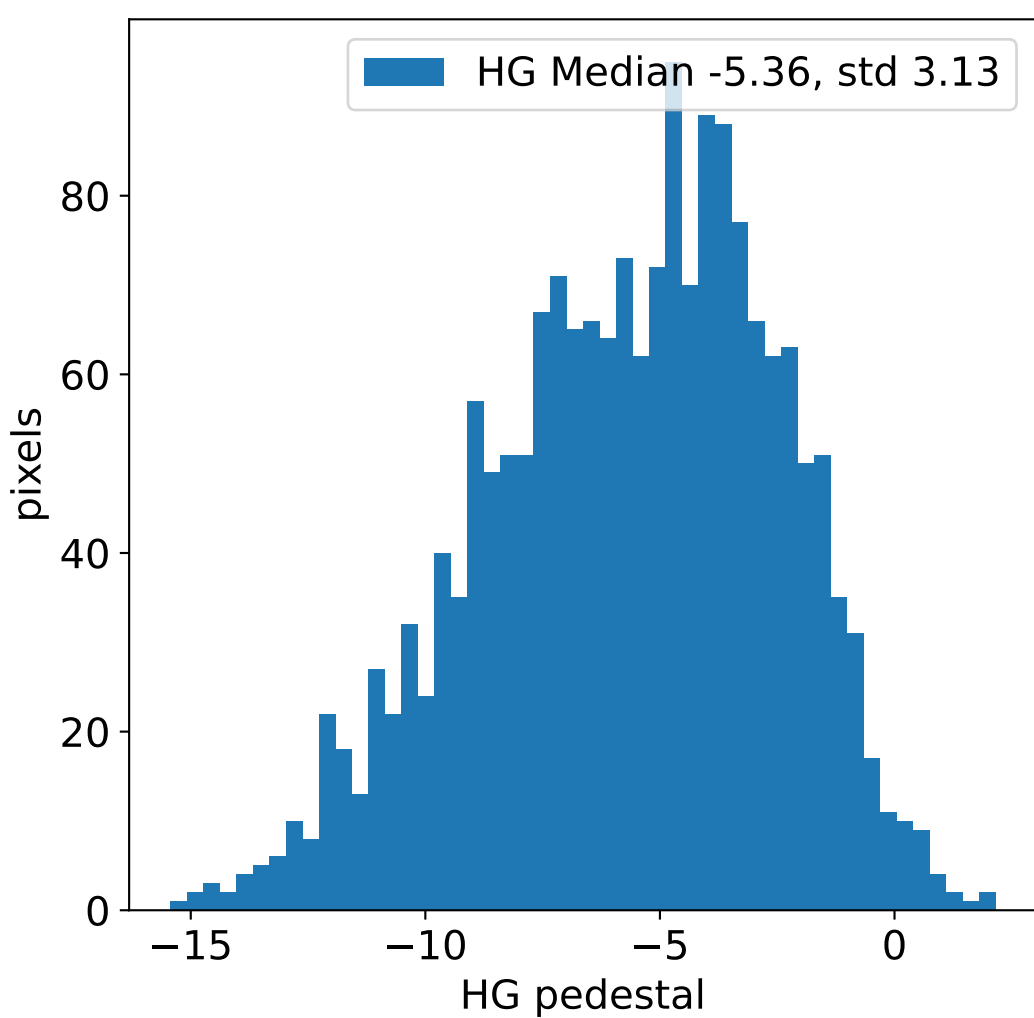

Run 3613, integration on 12 samples

HG pedestal [ADC]

LG pedestal [ADC]

HG pedestal std [ADC]

LG pedestal std [ADC]

Run 3613, pixel 0

Run 3613, pixel 0