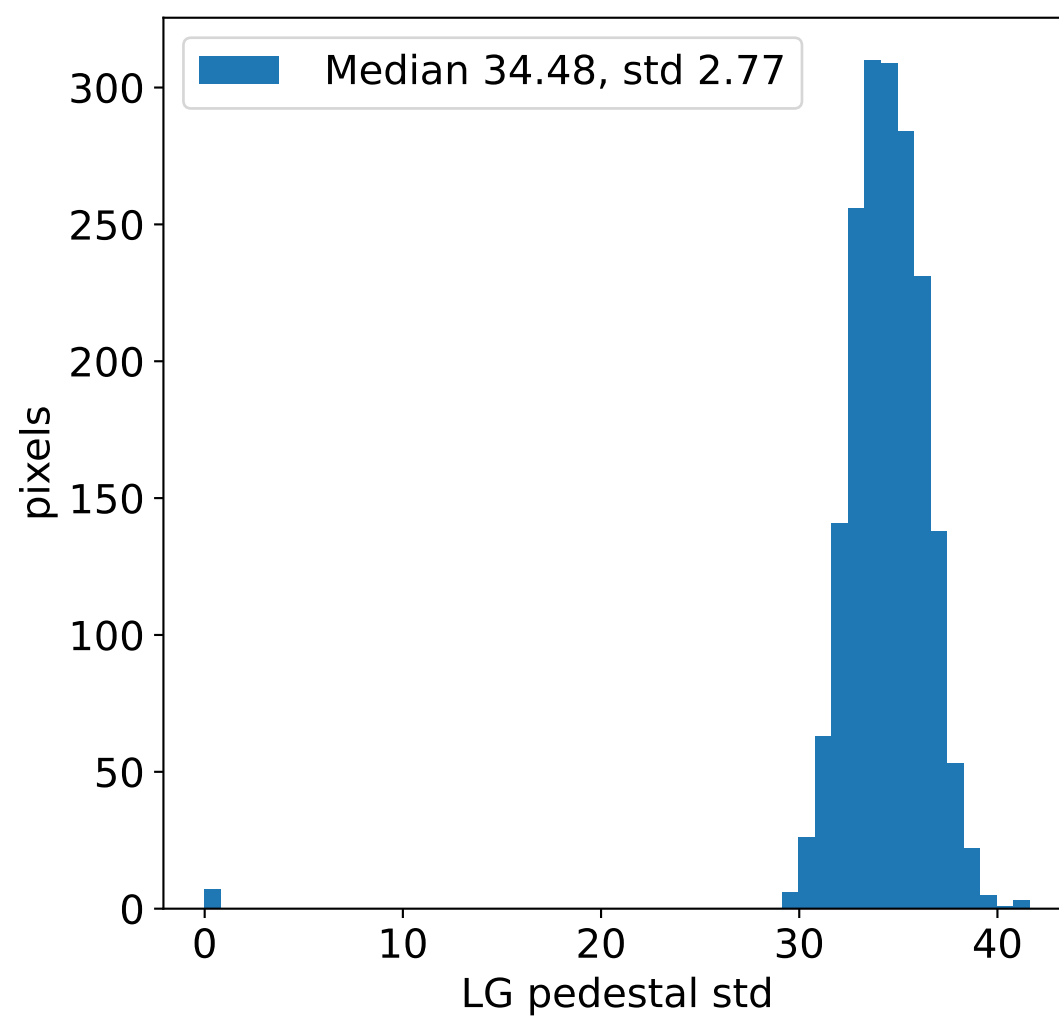

Run 3613, integration on 12 samples

HG pedestal [ADC]

LG pedestal [ADC]

HG pedestal std [ADC]

LG pedestal std [ADC]

Run 3613, pixel 0

Run 3613, pixel 0