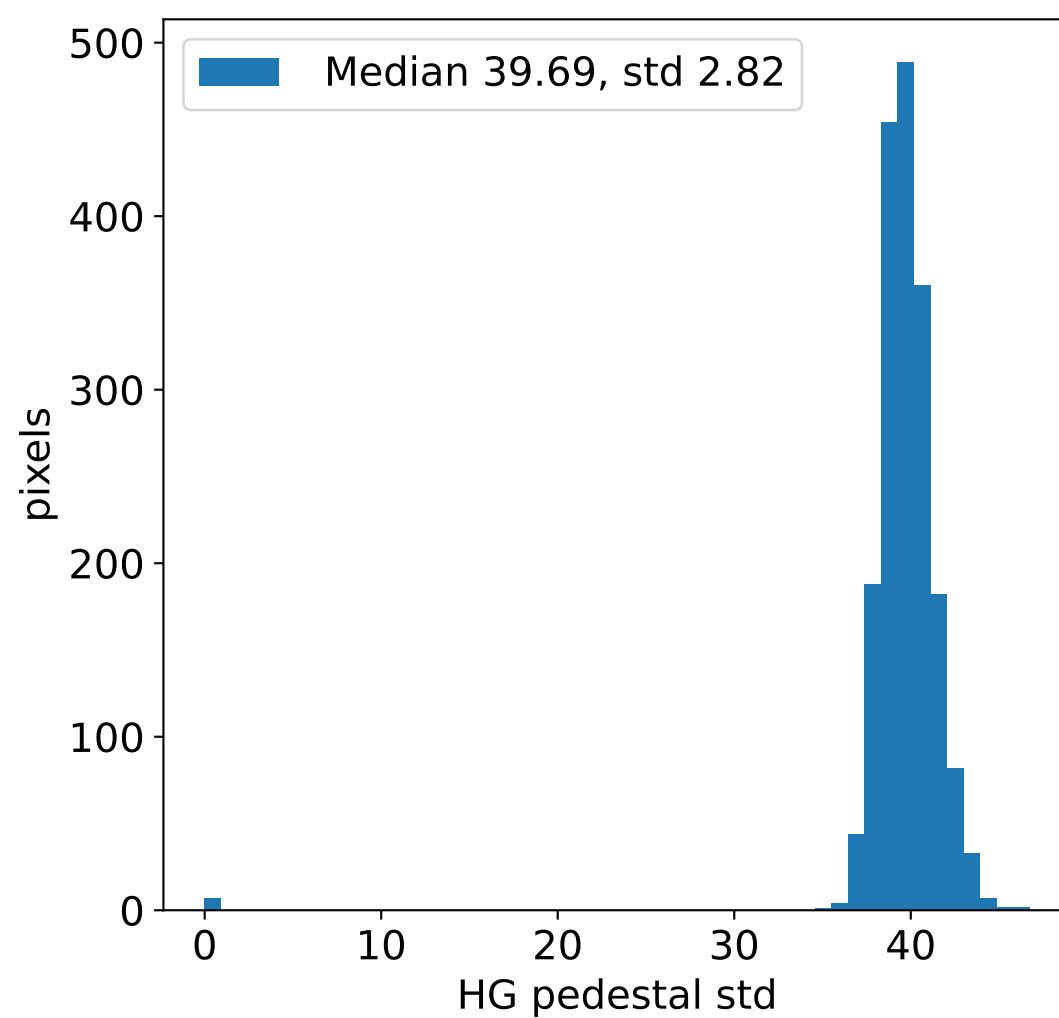

Run 3613, integration on 12 samples

HG pedestal [ADC]

LG pedestal [ADC]

HG pedestal std [ADC]

LG pedestal std [ADC]

Run 3613, pixel 0

Run 3613, pixel 0