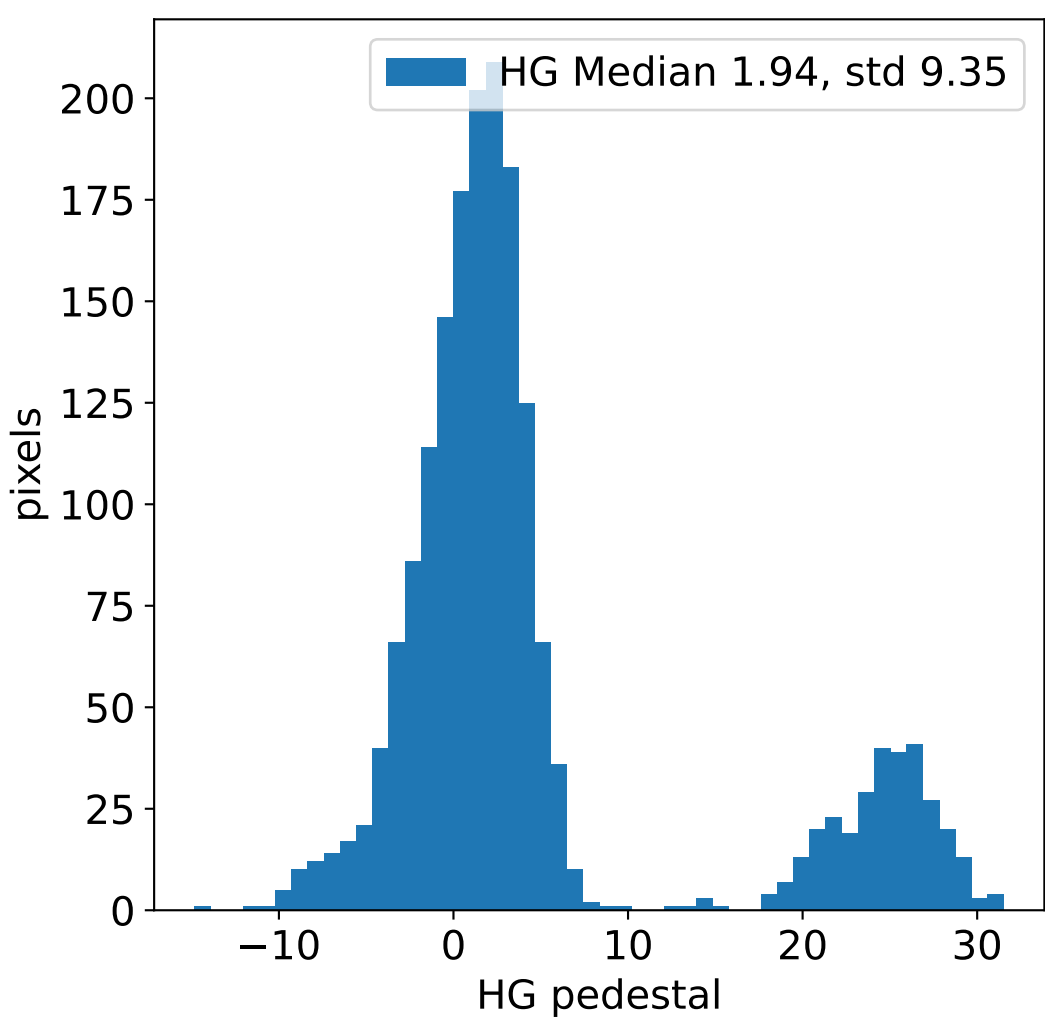

Run 3670, integration on 12 samples

Run 3670, pixel 0

Run 3670, pixel 0