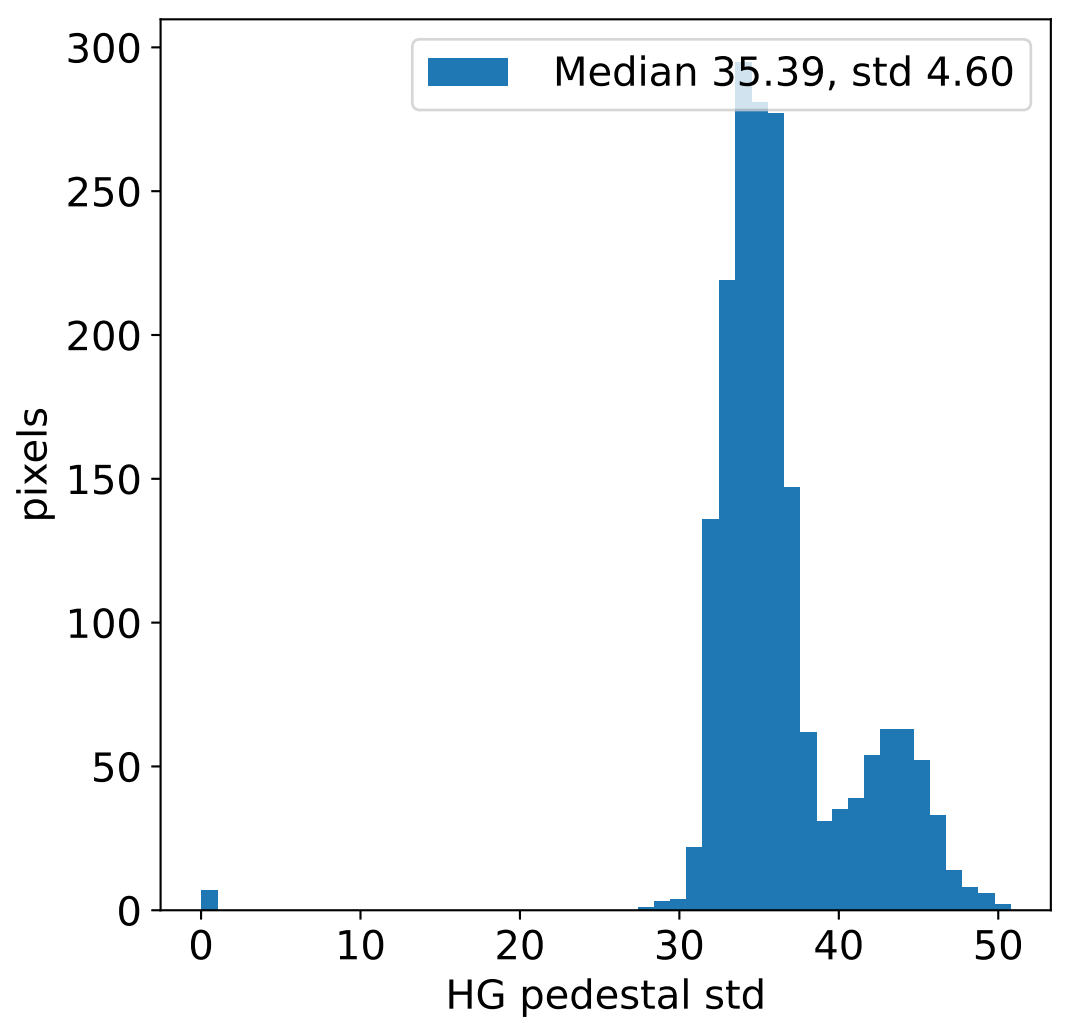

Run 3670, integration on 12 samples

Run 3670, pixel 0

Run 3670, pixel 0