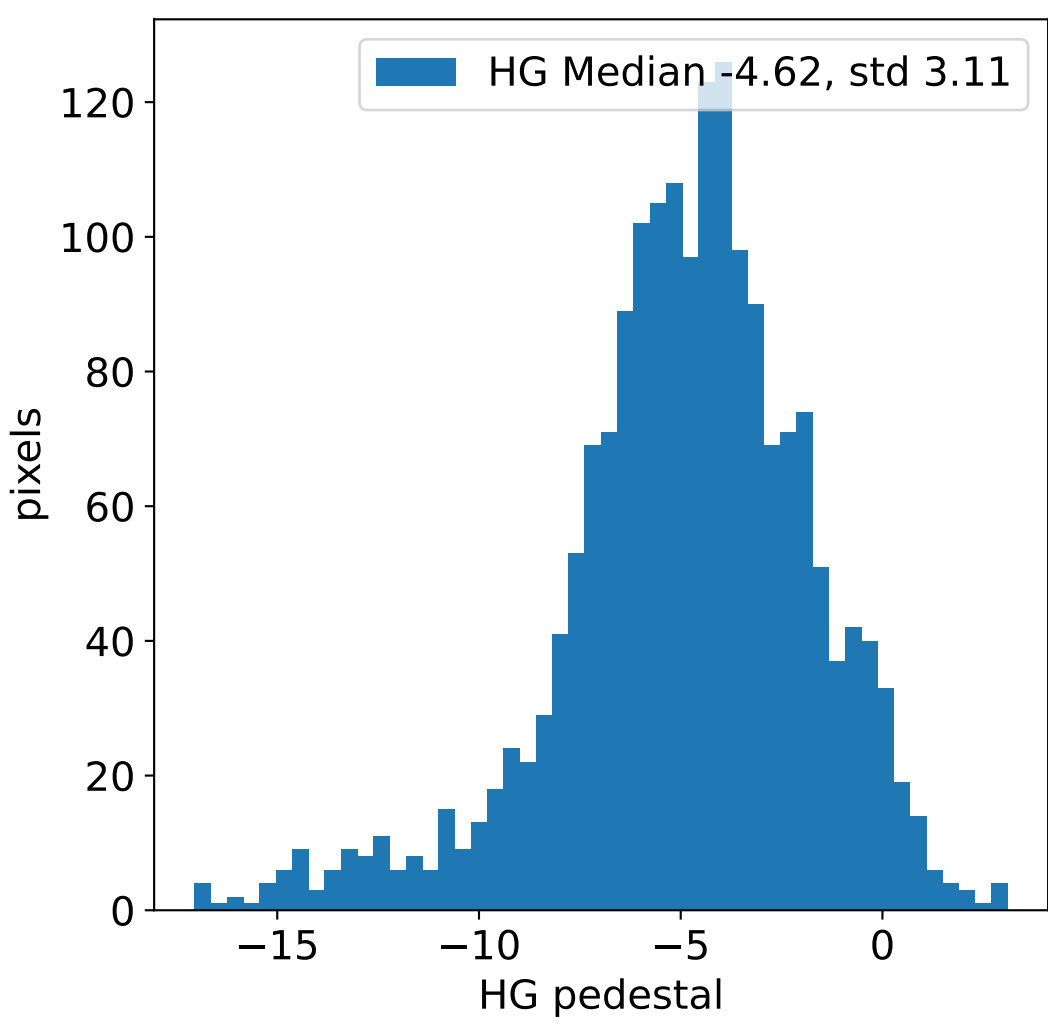

Run 3724, integration on 12 samples

Run 3724, pixel 0

Run 3724, pixel 0