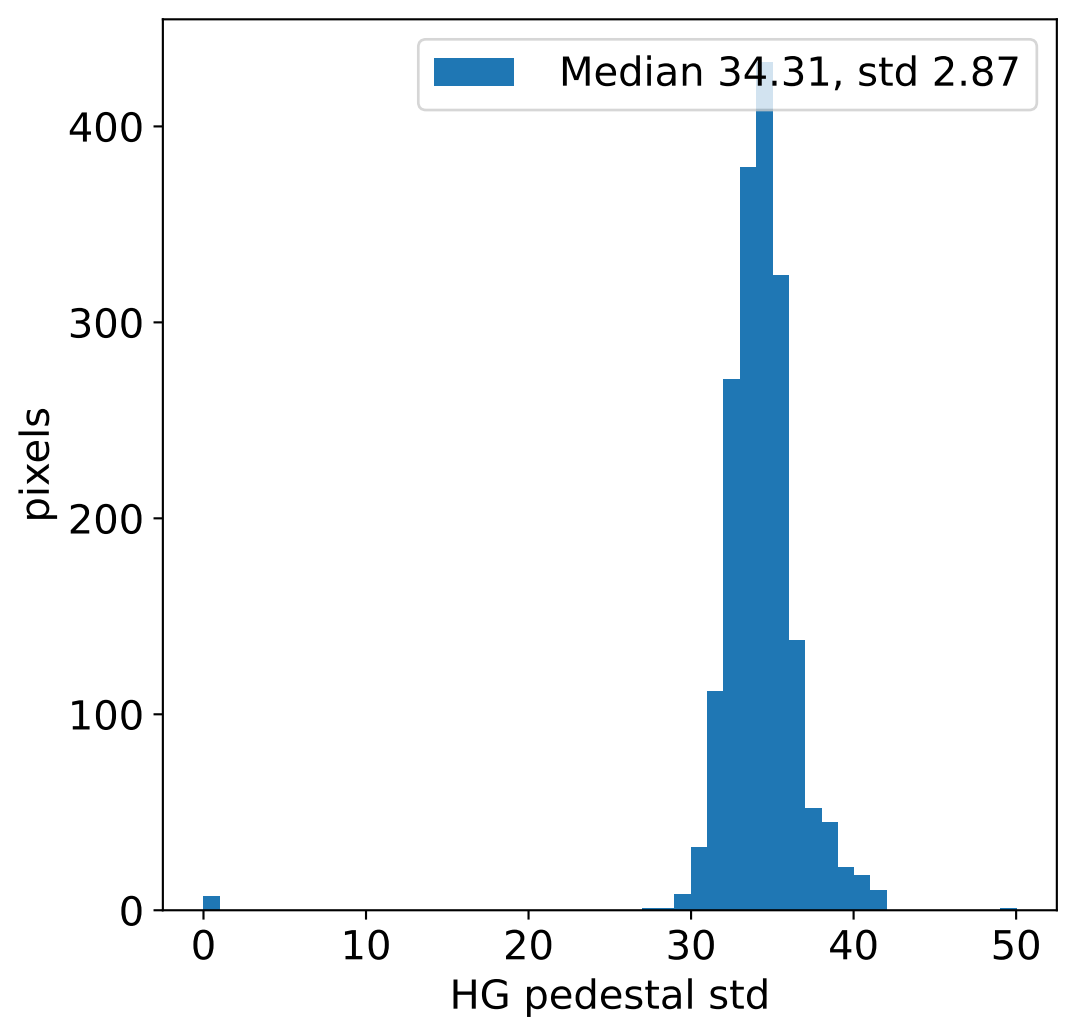

Run 3724, integration on 12 samples

Run 3724, pixel 0

Run 3724, pixel 0