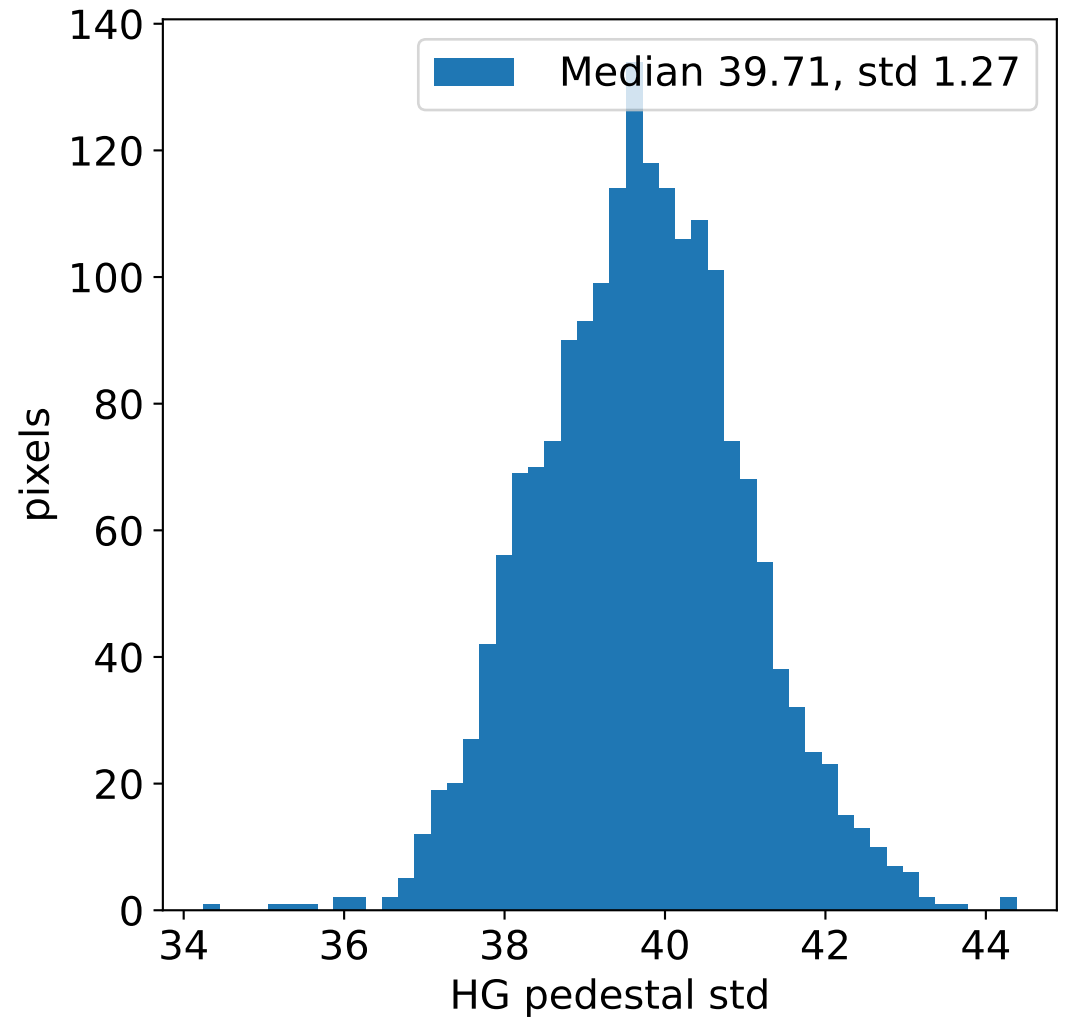

Run 3888, integration on 12 samples

Run 3888, pixel 0

Run 3888, pixel 0