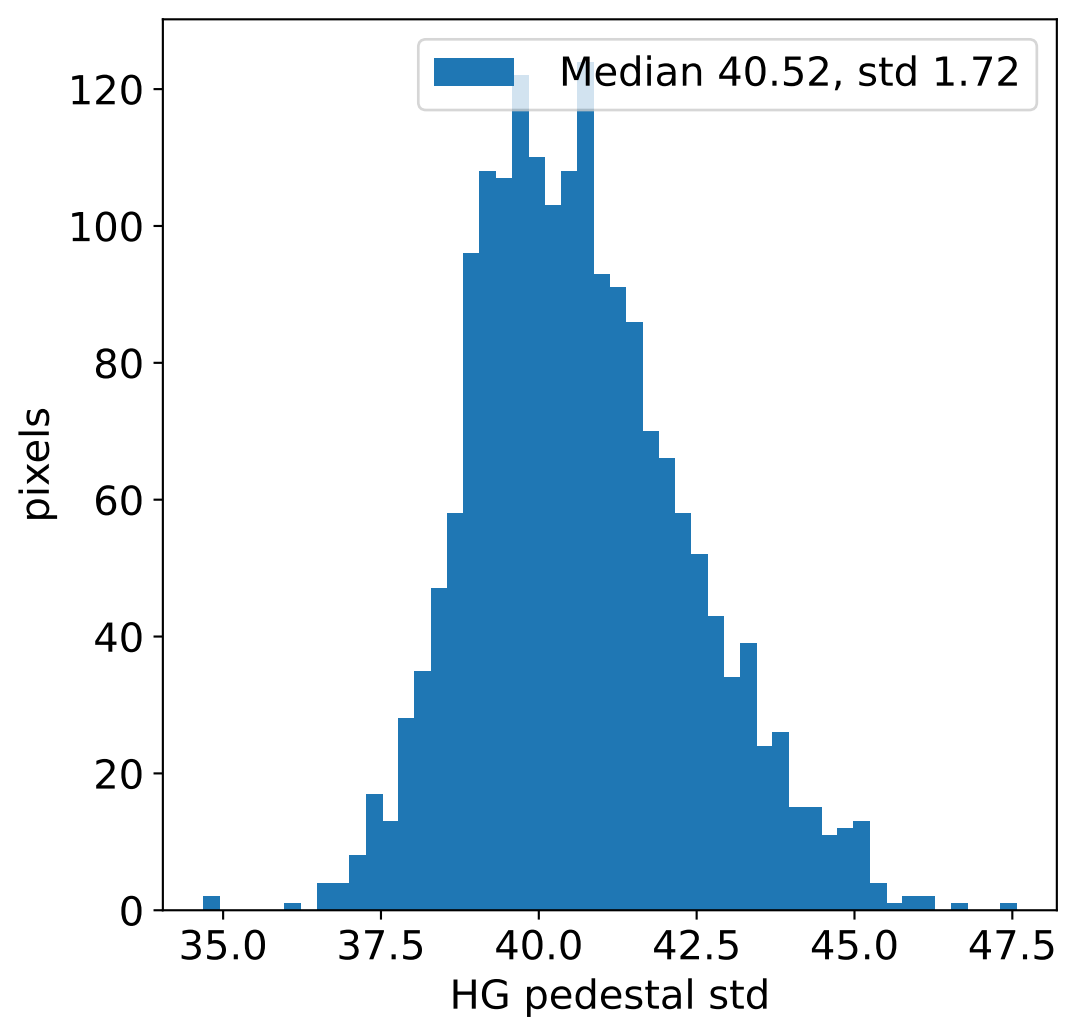

Run 4646, integration on 12 samples

Run 4646, pixel 0

Run 4646, pixel 0