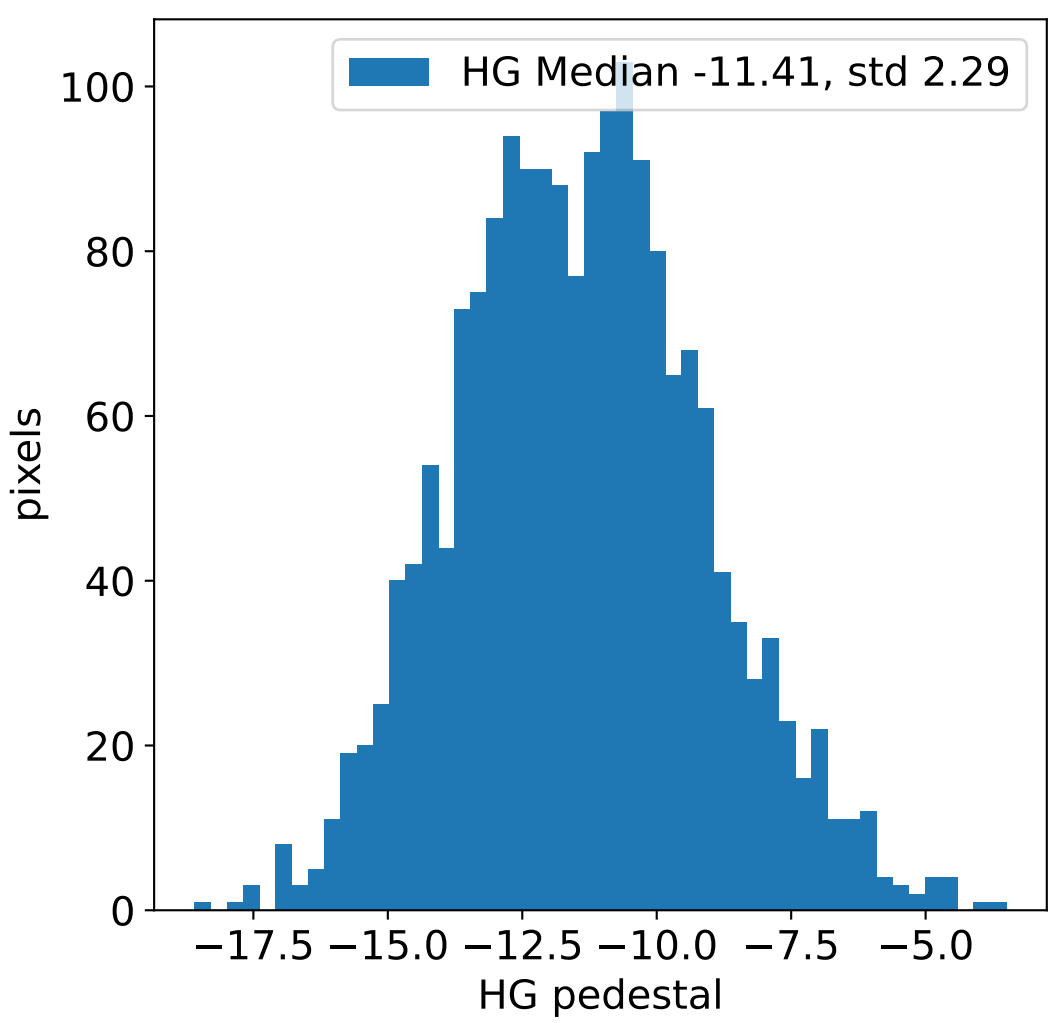

Run 4937, integration on 12 samples

Run 4937, pixel 0

Run 4937, pixel 0