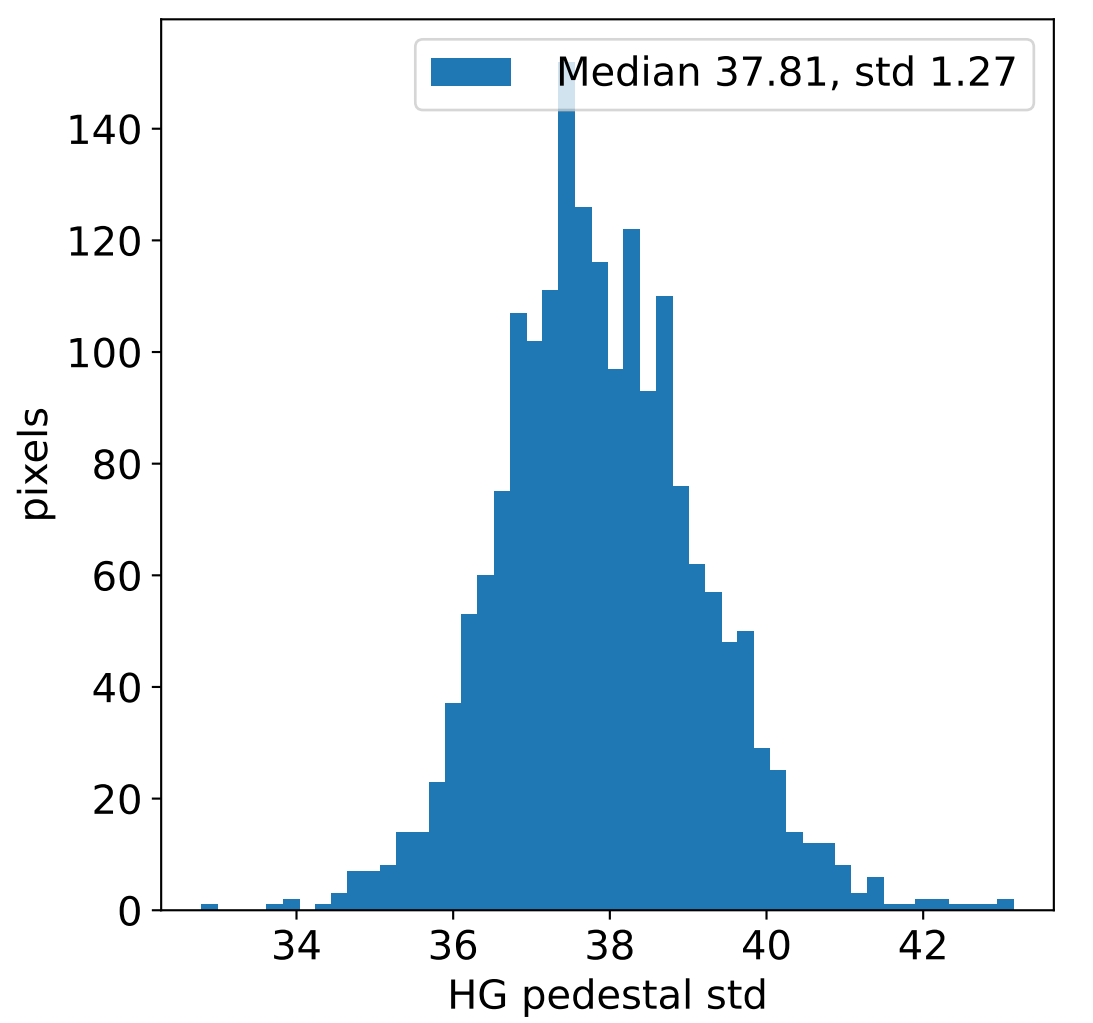

Run 4937, integration on 12 samples

Run 4937, pixel 0

Run 4937, pixel 0