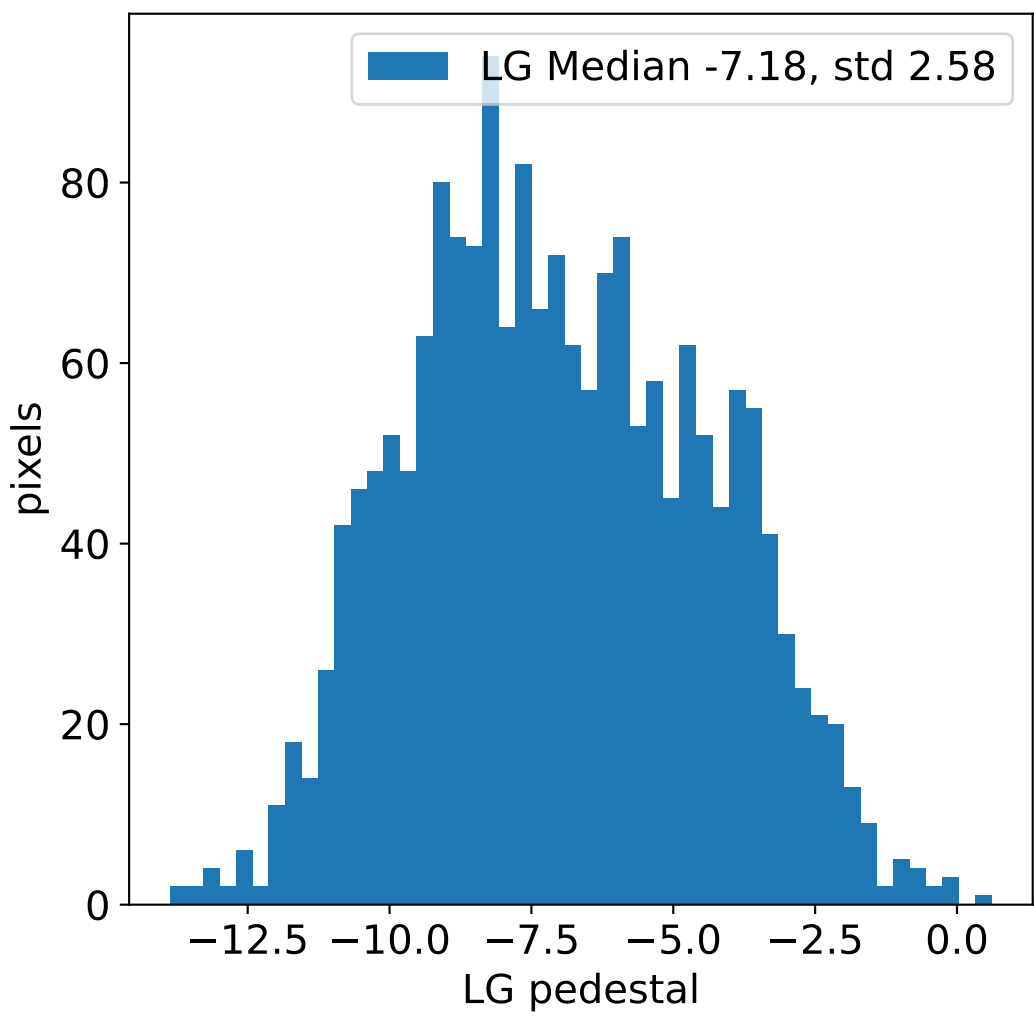

Run 5415, integration on 12 samples

HG pedestal [ADC]

LG pedestal [ADC]

HG pedestal std [ADC]

LG pedestal std [ADC]

Run 5415, pixel 0