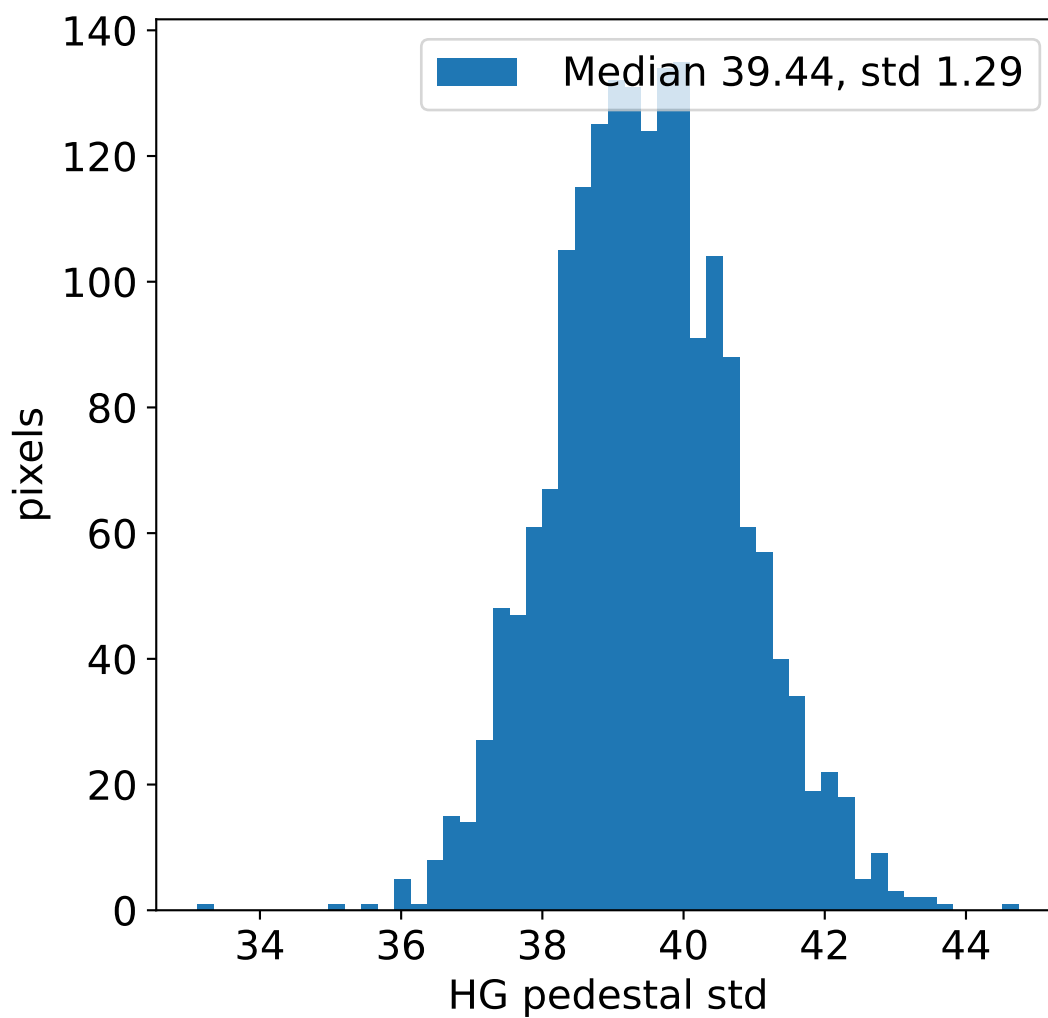

Run 5415, integration on 12 samples

HG pedestal [ADC]

LG pedestal [ADC]

HG pedestal std [ADC]

LG pedestal std [ADC]

Run 5415, pixel 0