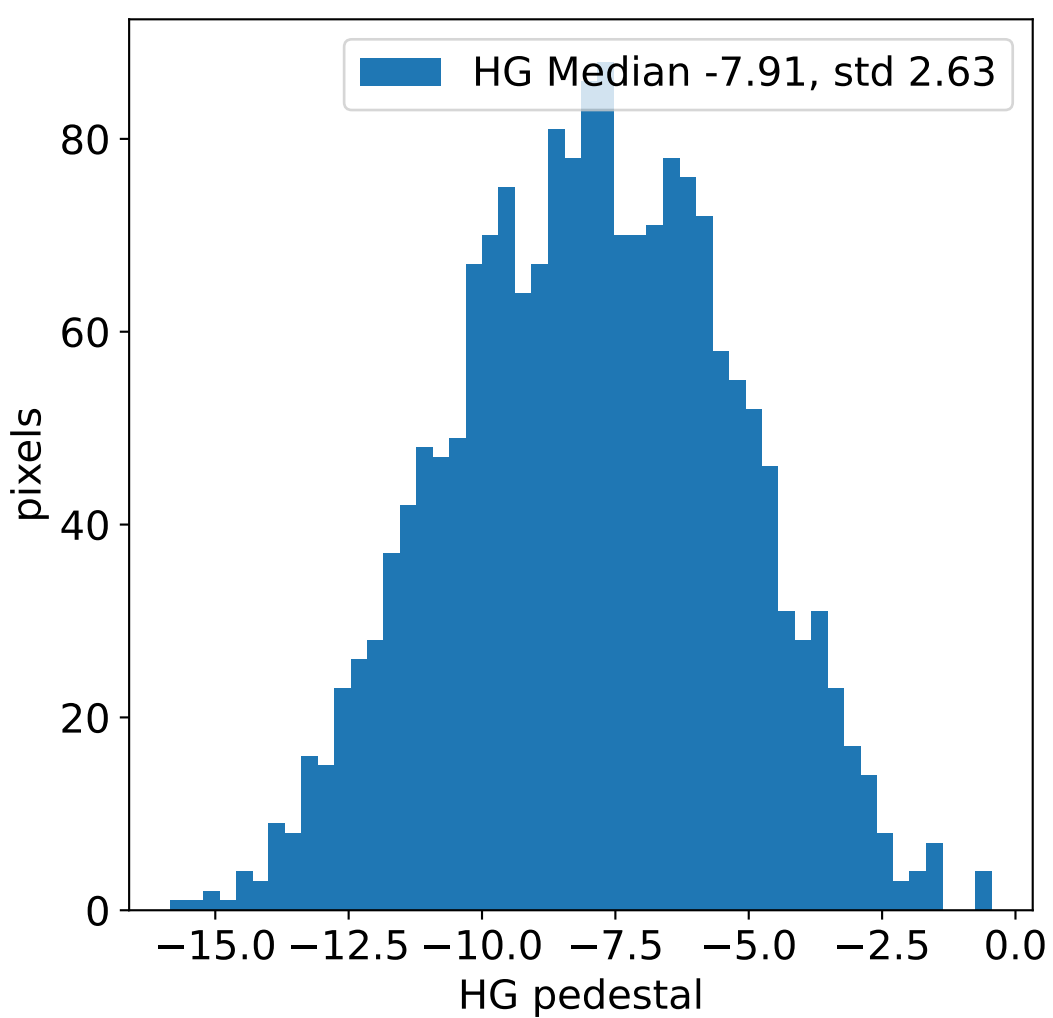

Run 5415, integration on 12 samples

HG pedestal [ADC]

LG pedestal [ADC]

HG pedestal std [ADC]

LG pedestal std [ADC]

Run 5415, pixel 0