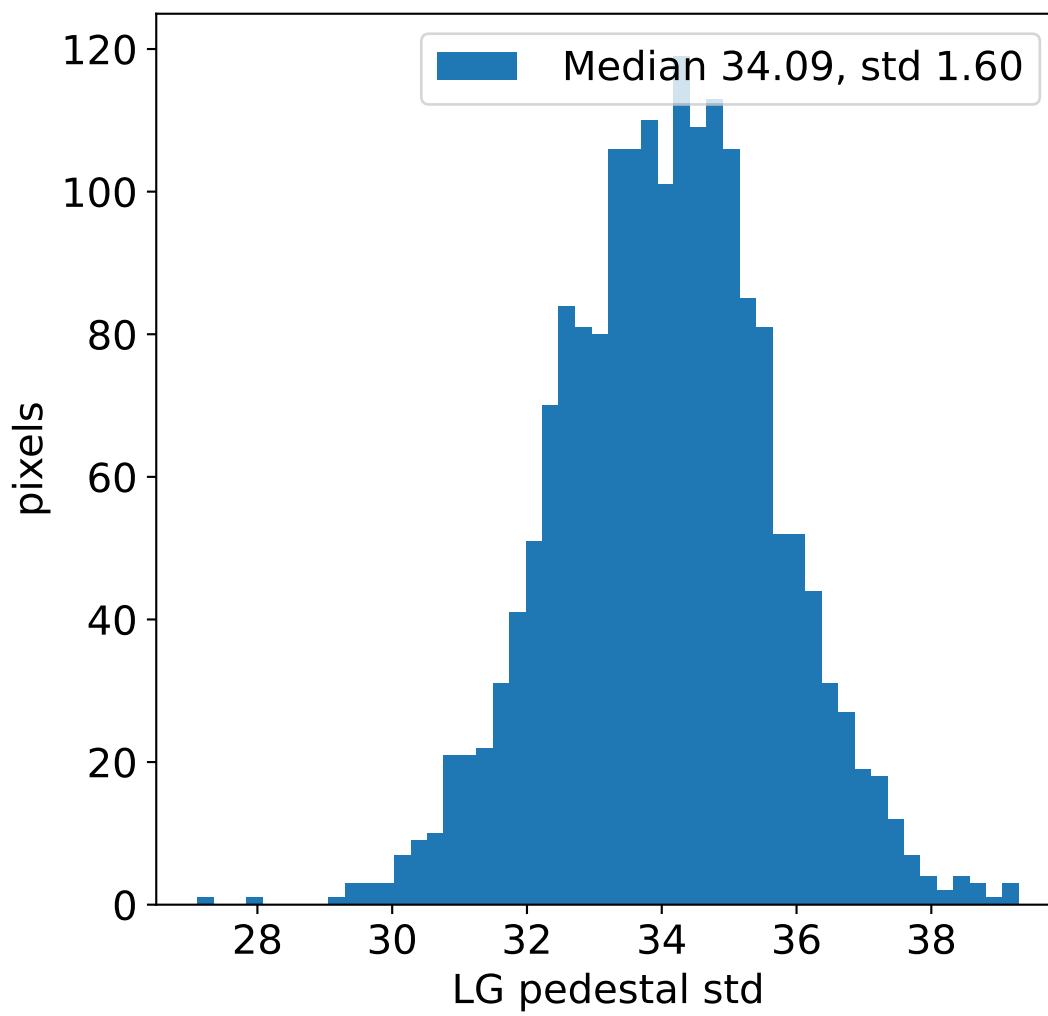

Run 5415, integration on 12 samples

HG pedestal [ADC]

LG pedestal [ADC]

HG pedestal std [ADC]

LG pedestal std [ADC]

Run 5415, pixel 0