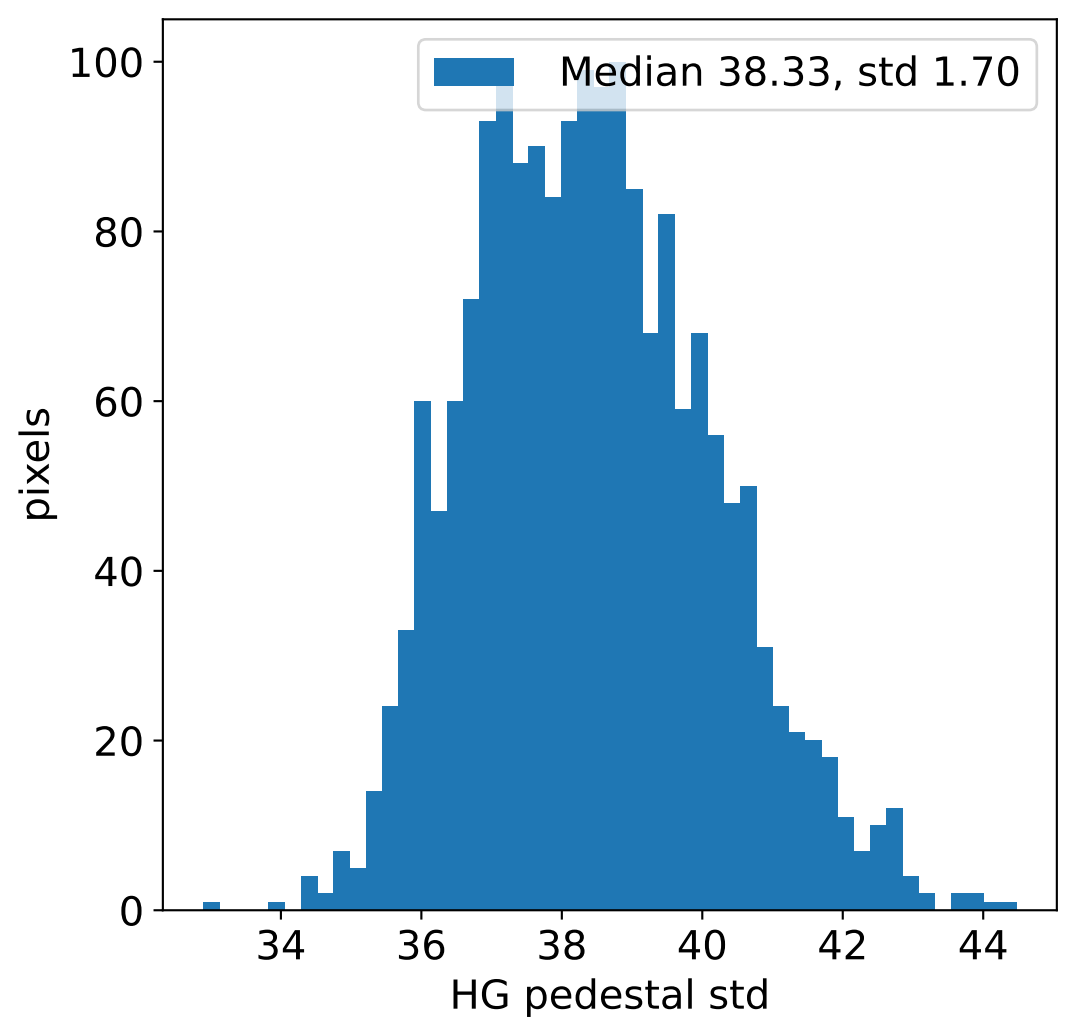

Run 5548, integration on 12 samples

Run 5548, pixel 0

Run 5548, pixel 0