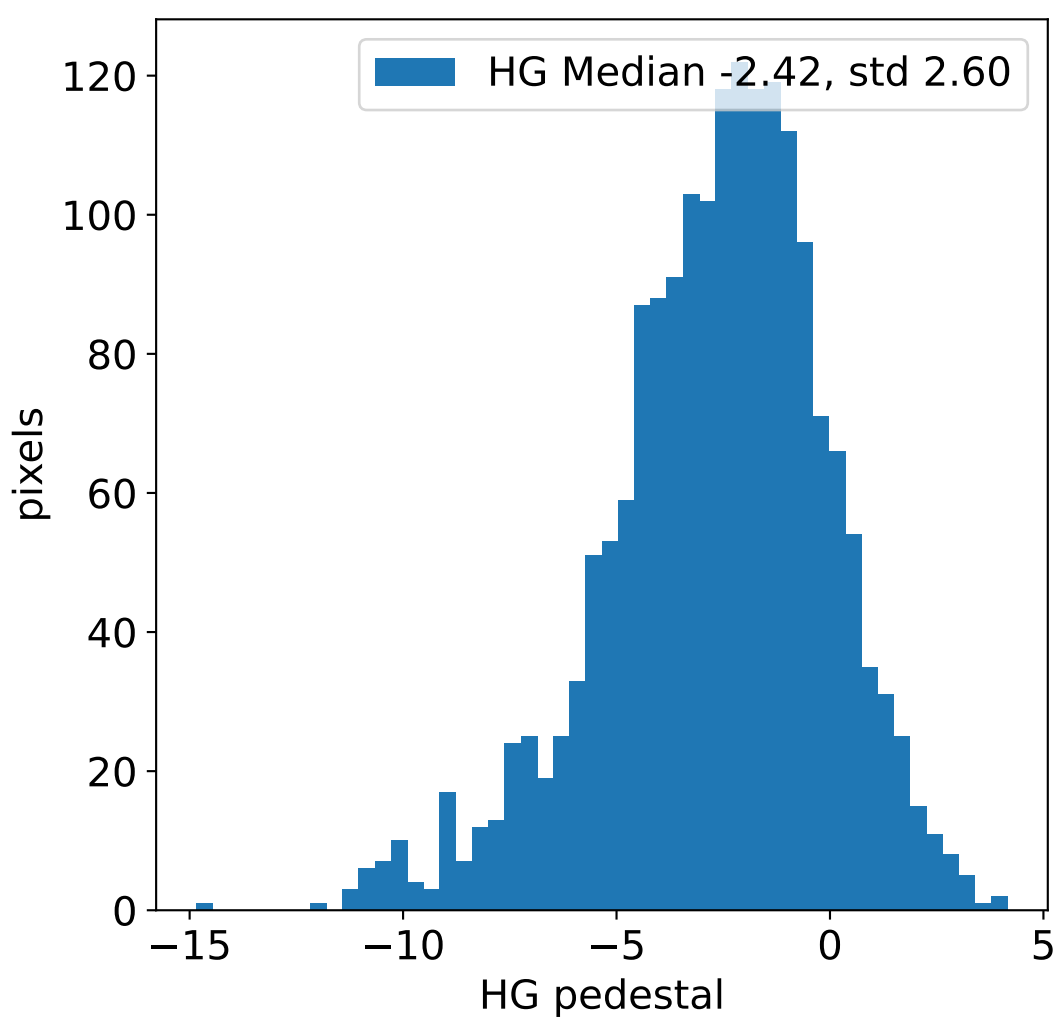

# Run 5978, integration on 12 samples

# Run 5978, pixel 0