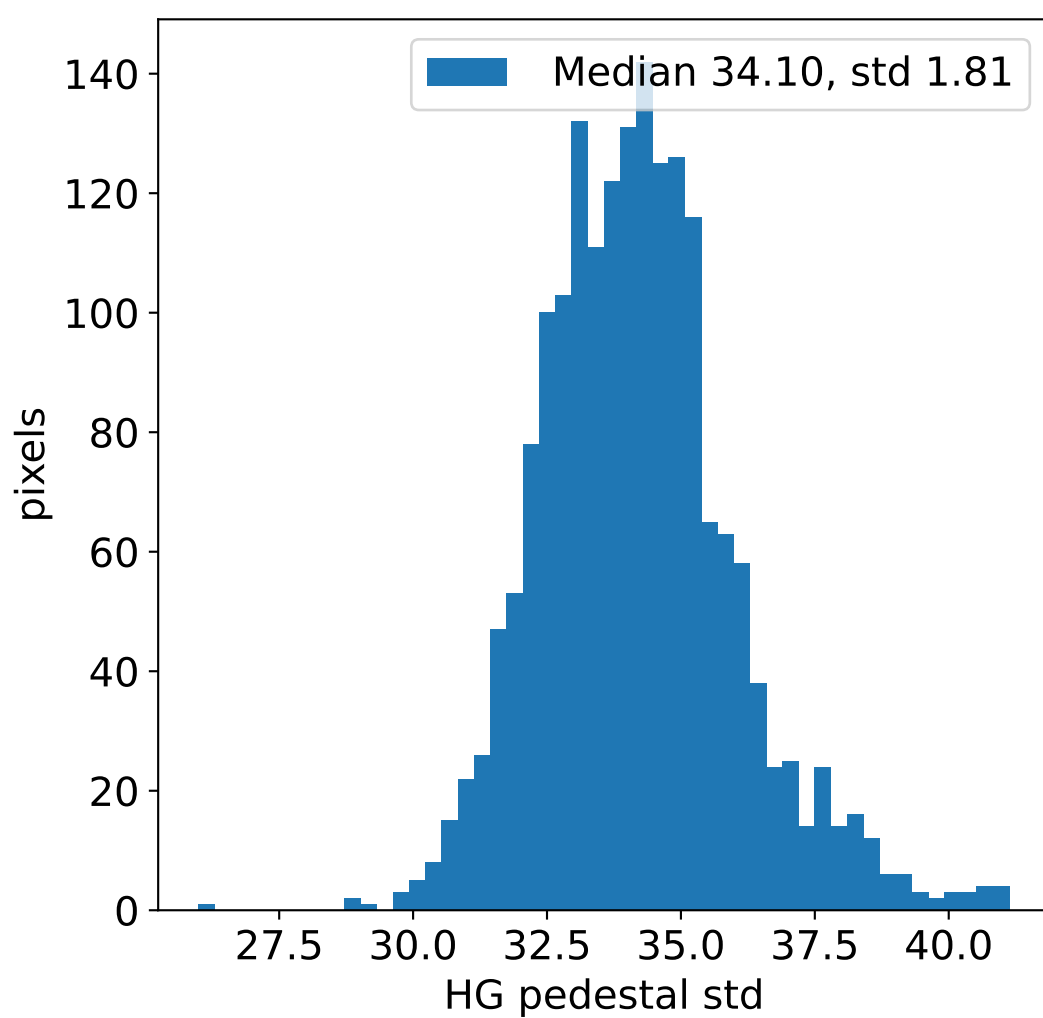

# Run 5978, integration on 12 samples

# Run 5978, pixel 0