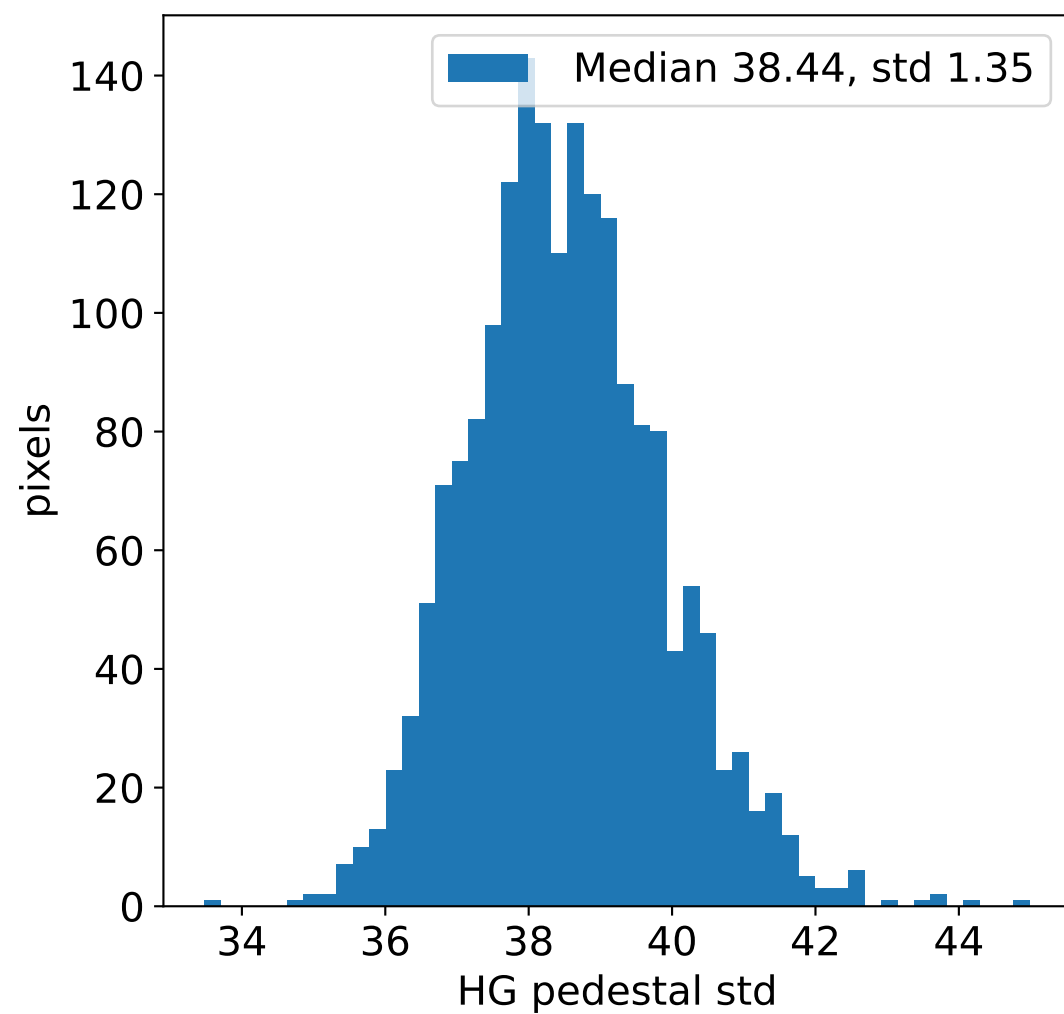

Run 6868, integration on 12 samples

HG pedestal [ADC]

LG pedestal [ADC]

HG pedestal std [ADC]

LG pedestal std [ADC]

Run 6868, pixel 0

Run 6868, pixel 0