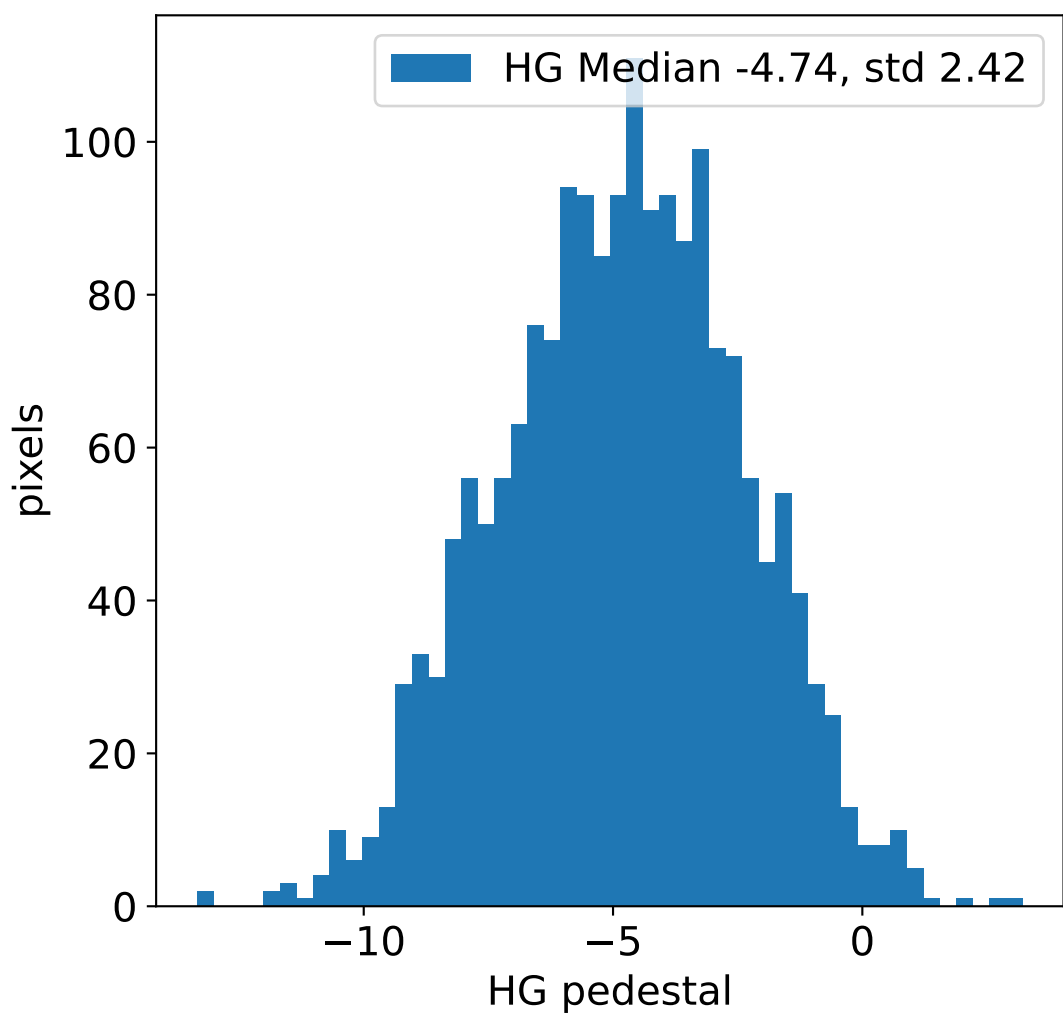

Run 6868, integration on 12 samples

HG pedestal [ADC]

LG pedestal [ADC]

HG pedestal std [ADC]

LG pedestal std [ADC]

Run 6868, pixel 0

Run 6868, pixel 0