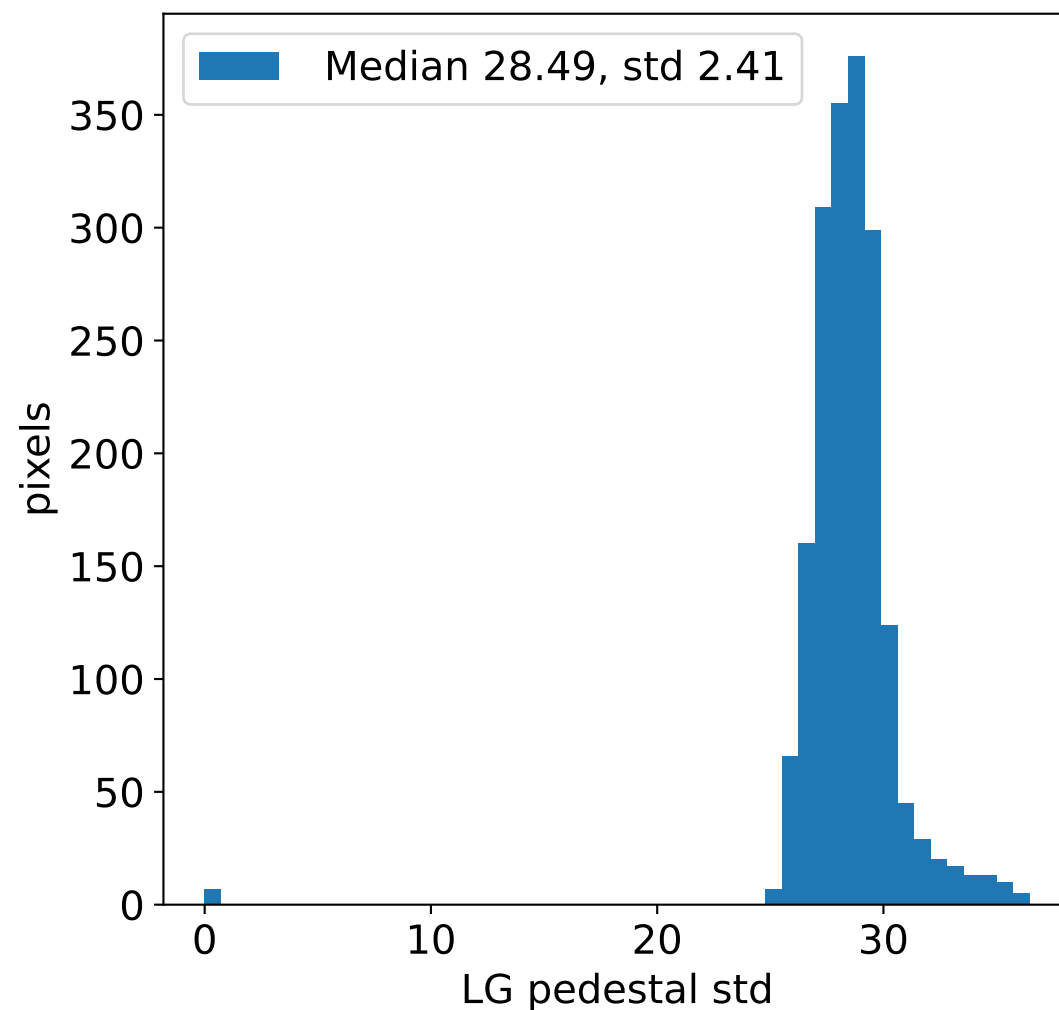

Run 7075, integration on 12 samples

HG pedestal [ADC]

LG pedestal [ADC]

HG pedestal std [ADC]

LG pedestal std [ADC]

Run 7075, pixel 0

Run 7075, pixel 0