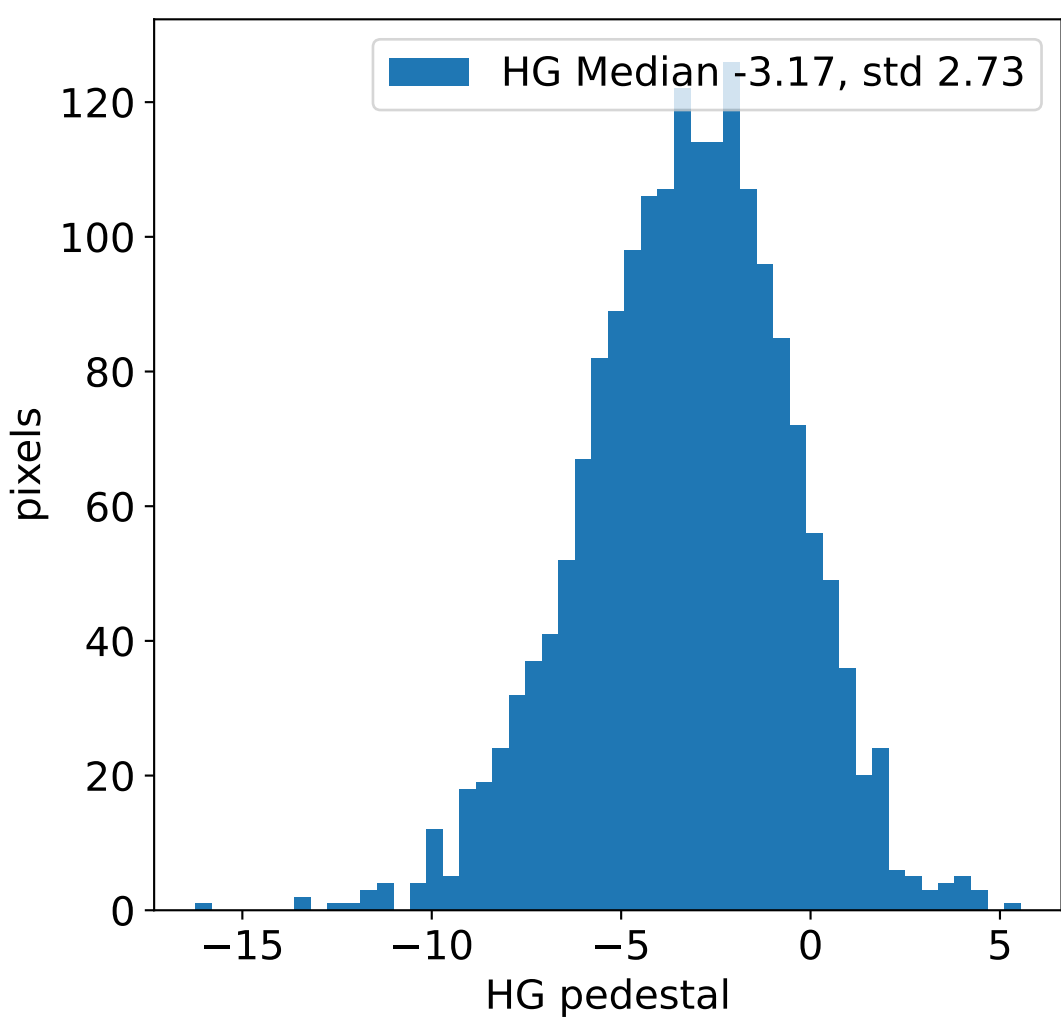

Run 7075, integration on 12 samples

HG pedestal [ADC]

LG pedestal [ADC]

HG pedestal std [ADC]

LG pedestal std [ADC]

Run 7075, pixel 0

Run 7075, pixel 0