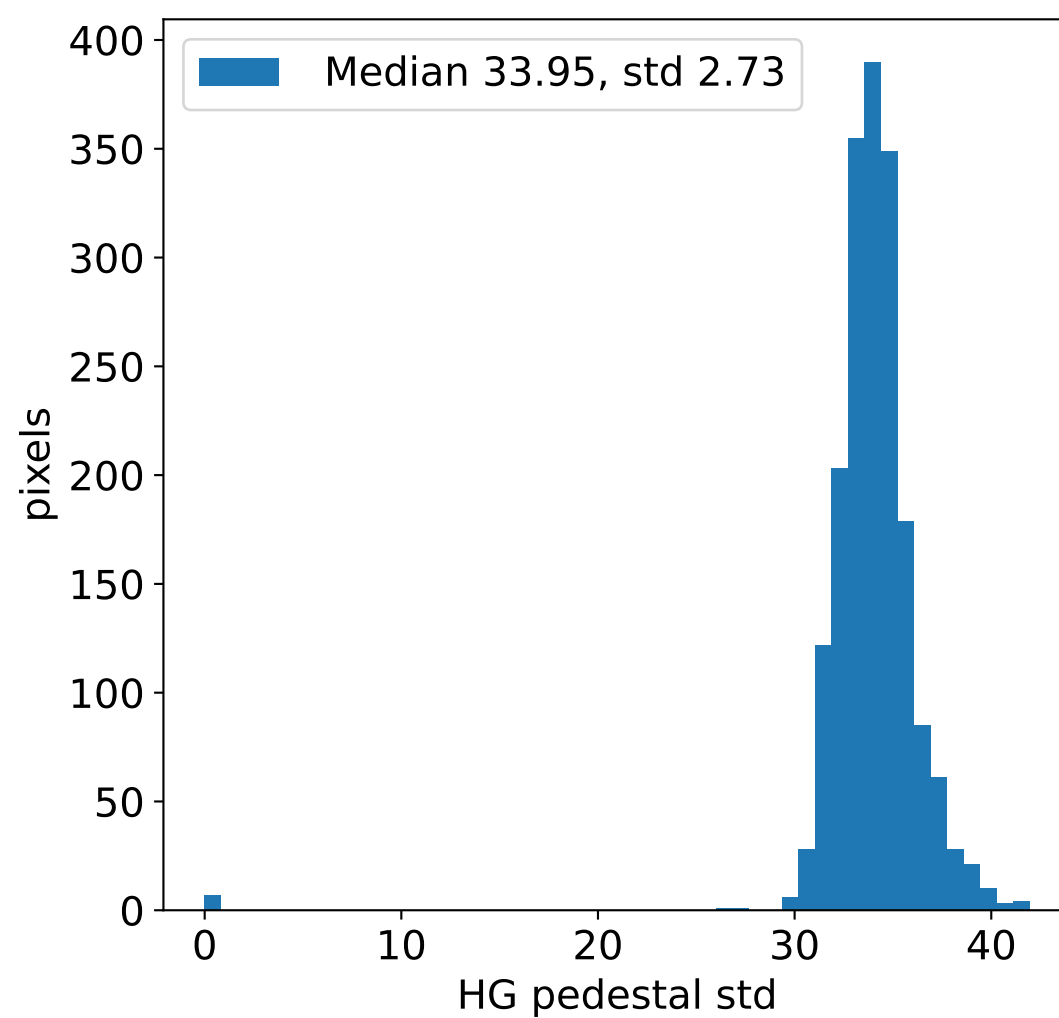

Run 7075, integration on 12 samples

HG pedestal [ADC]

LG pedestal [ADC]

HG pedestal std [ADC]

LG pedestal std [ADC]

Run 7075, pixel 0

Run 7075, pixel 0