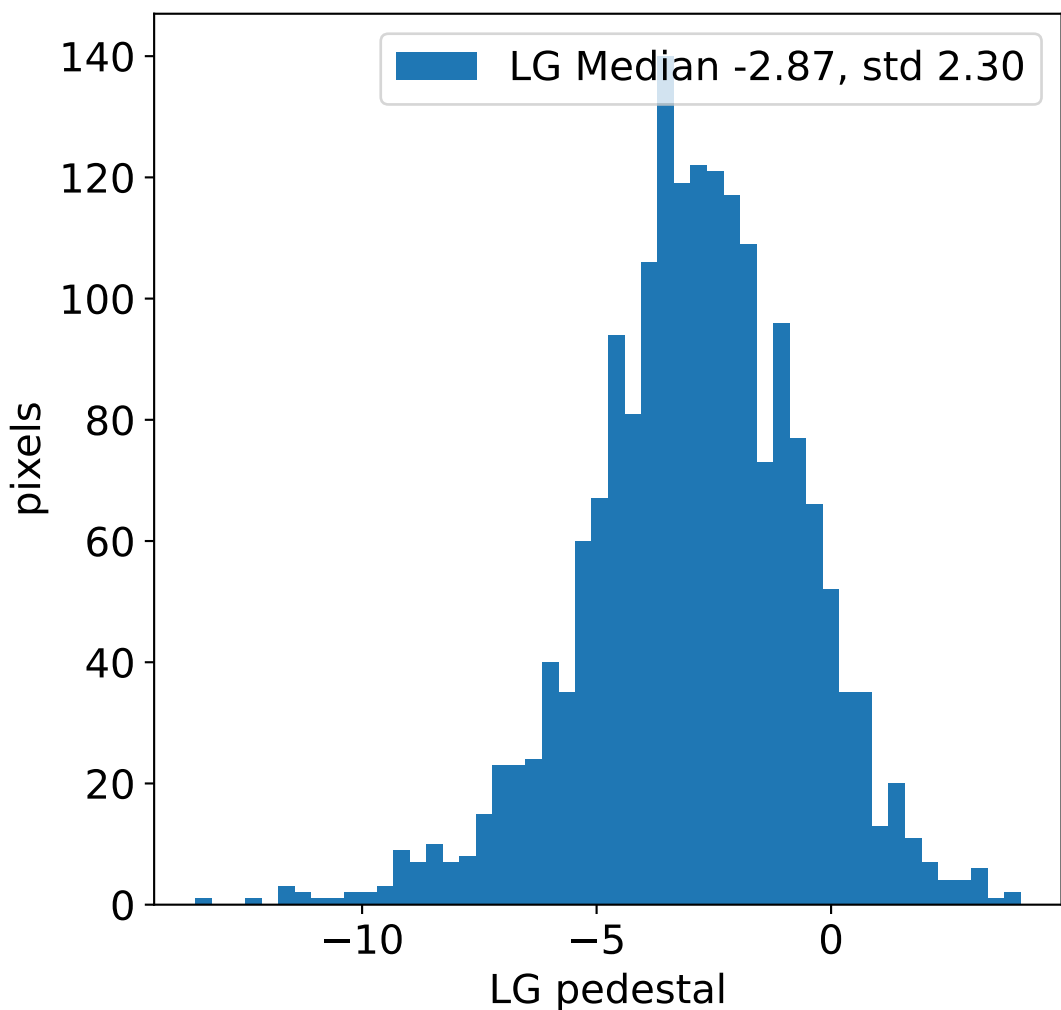

Run 7075, integration on 12 samples

HG pedestal [ADC]

LG pedestal [ADC]

HG pedestal std [ADC]

LG pedestal std [ADC]

Run 7075, pixel 0

Run 7075, pixel 0