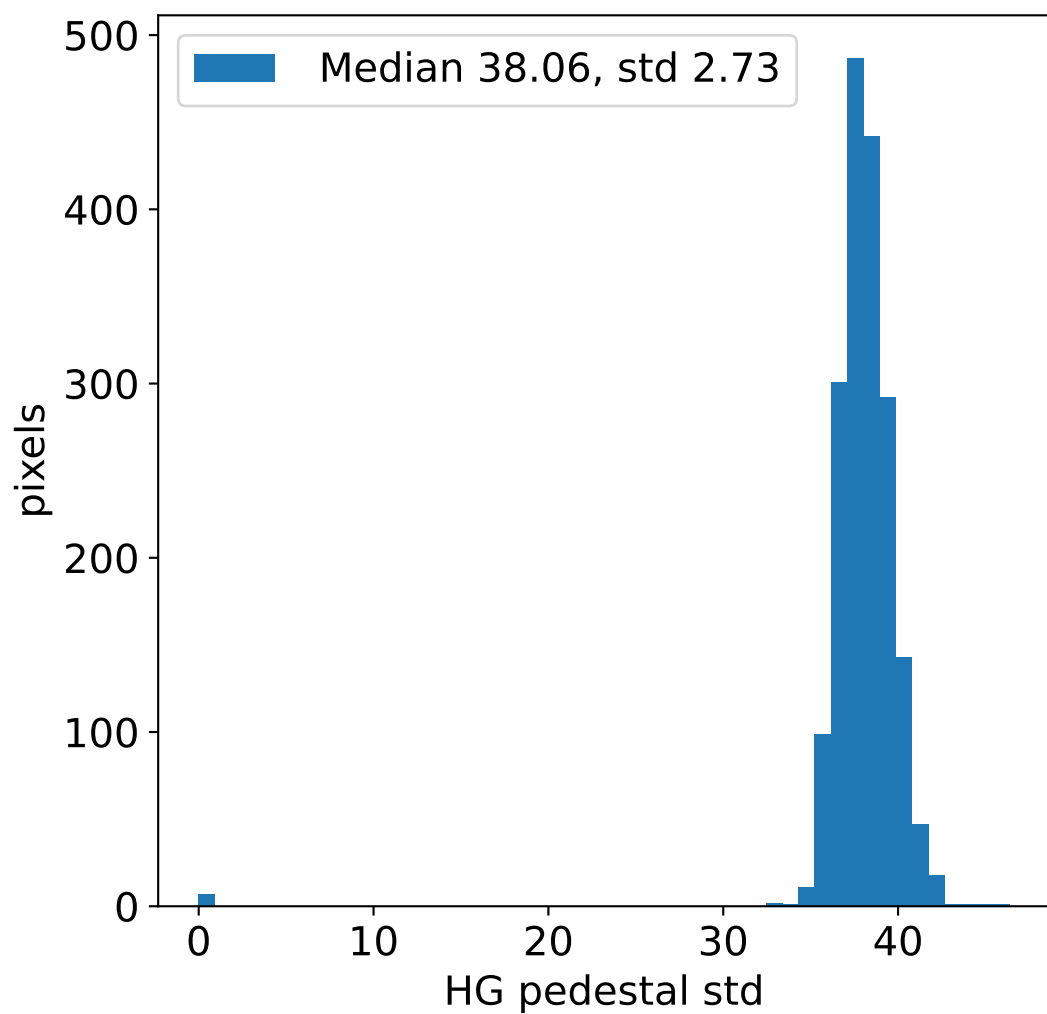

Run 7159, integration on 12 samples

HG pedestal [ADC]

LG pedestal [ADC]

HG pedestal std [ADC]

LG pedestal std [ADC]

Run 7159, pixel 0

Run 7159, pixel 0