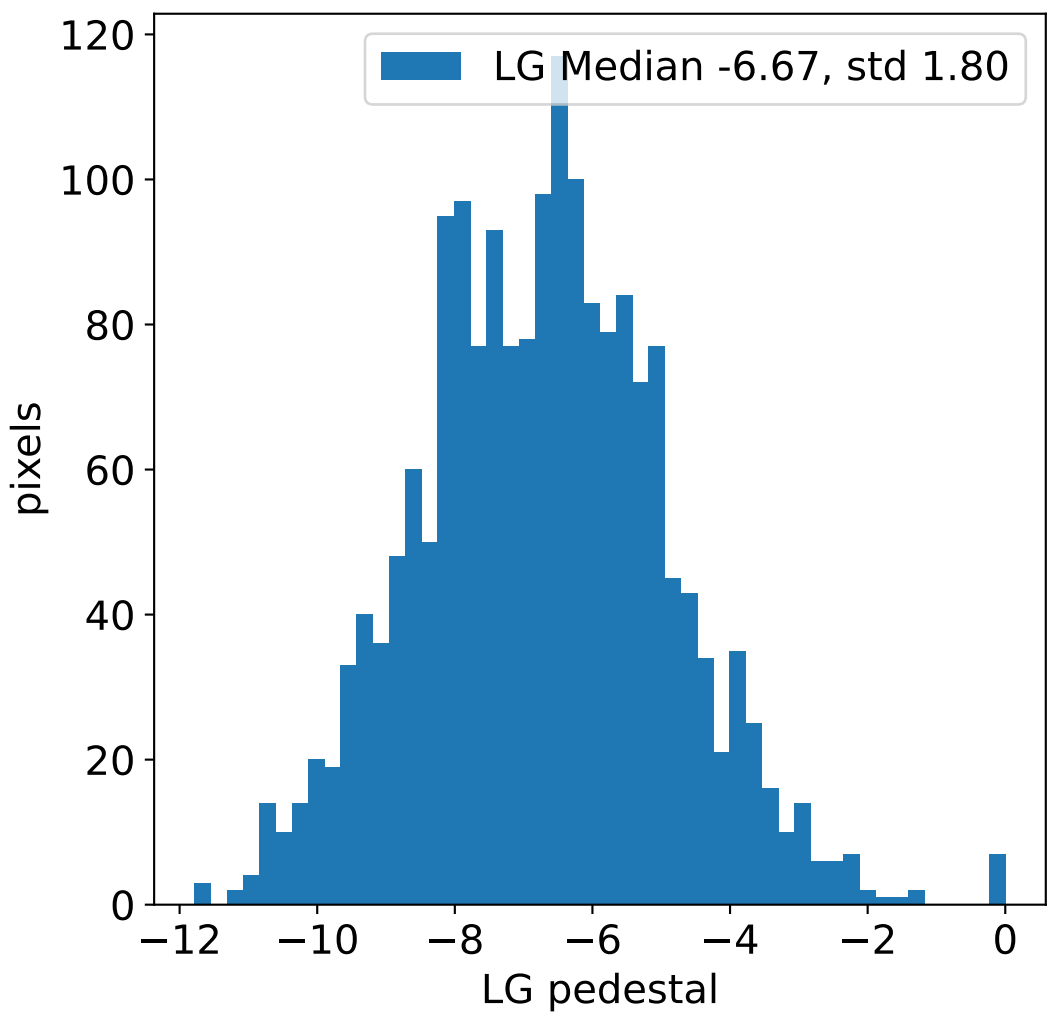

Run 7159, integration on 12 samples

HG pedestal [ADC]

LG pedestal [ADC]

HG pedestal std [ADC]

LG pedestal std [ADC]

Run 7159, pixel 0

Run 7159, pixel 0