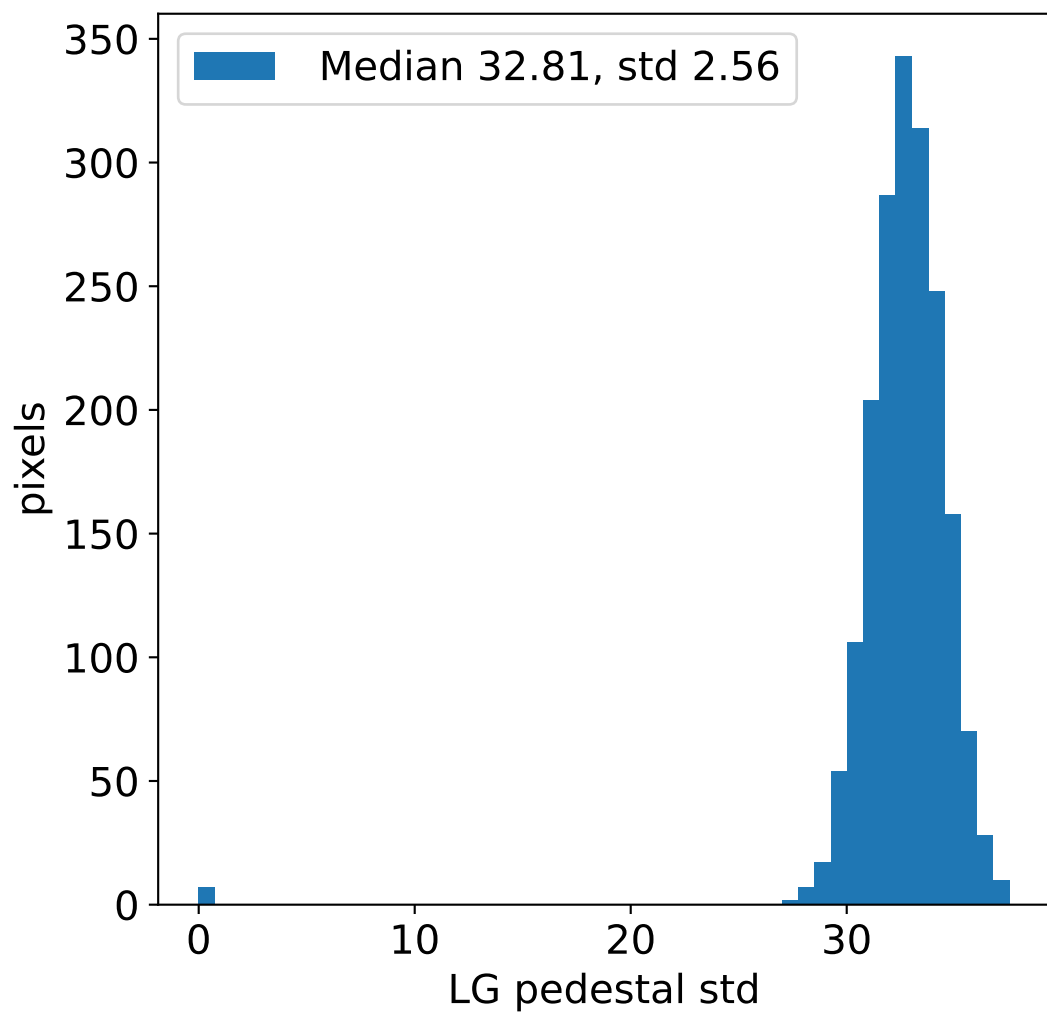

Run 7159, integration on 12 samples

HG pedestal [ADC]

LG pedestal [ADC]

HG pedestal std [ADC]

LG pedestal std [ADC]

Run 7159, pixel 0

Run 7159, pixel 0