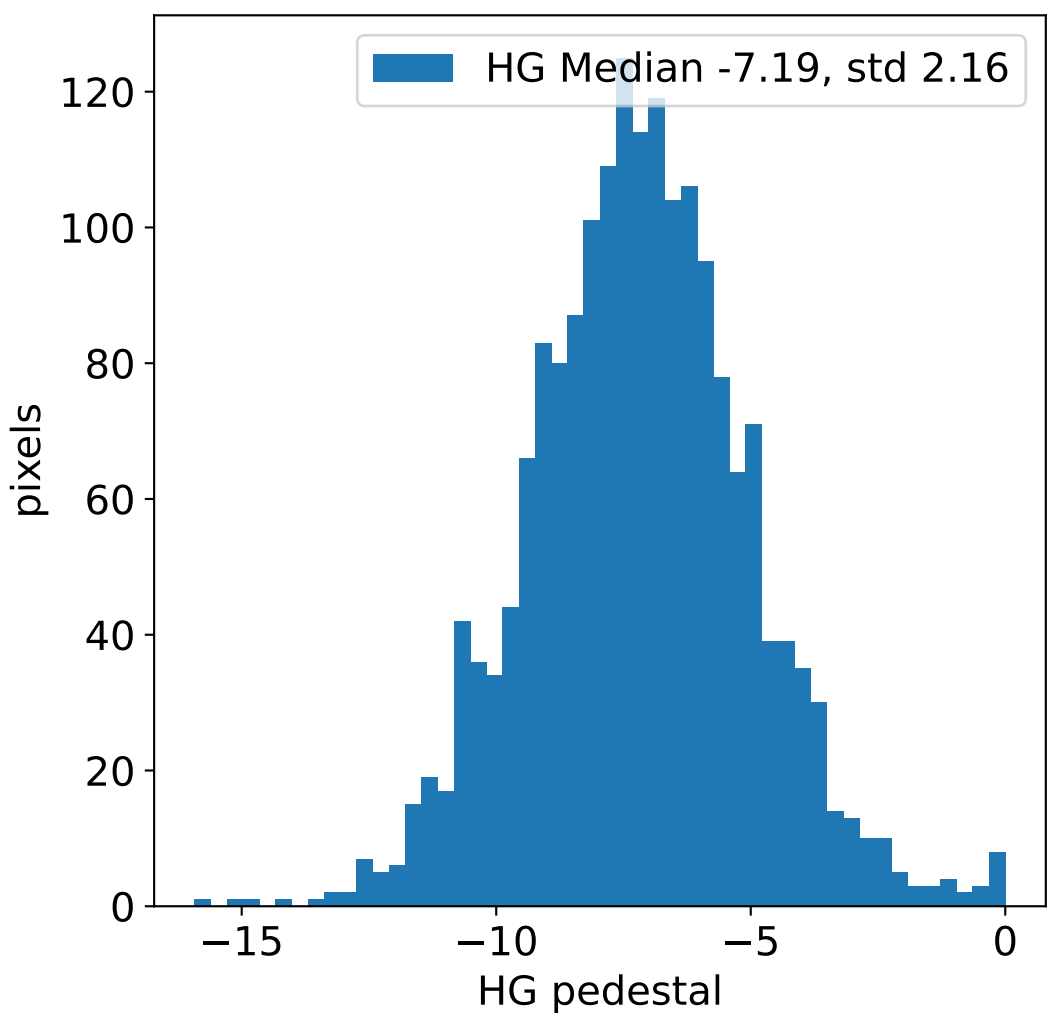

Run 7159, integration on 12 samples

HG pedestal [ADC]

LG pedestal [ADC]

HG pedestal std [ADC]

LG pedestal std [ADC]

Run 7159, pixel 0

Run 7159, pixel 0