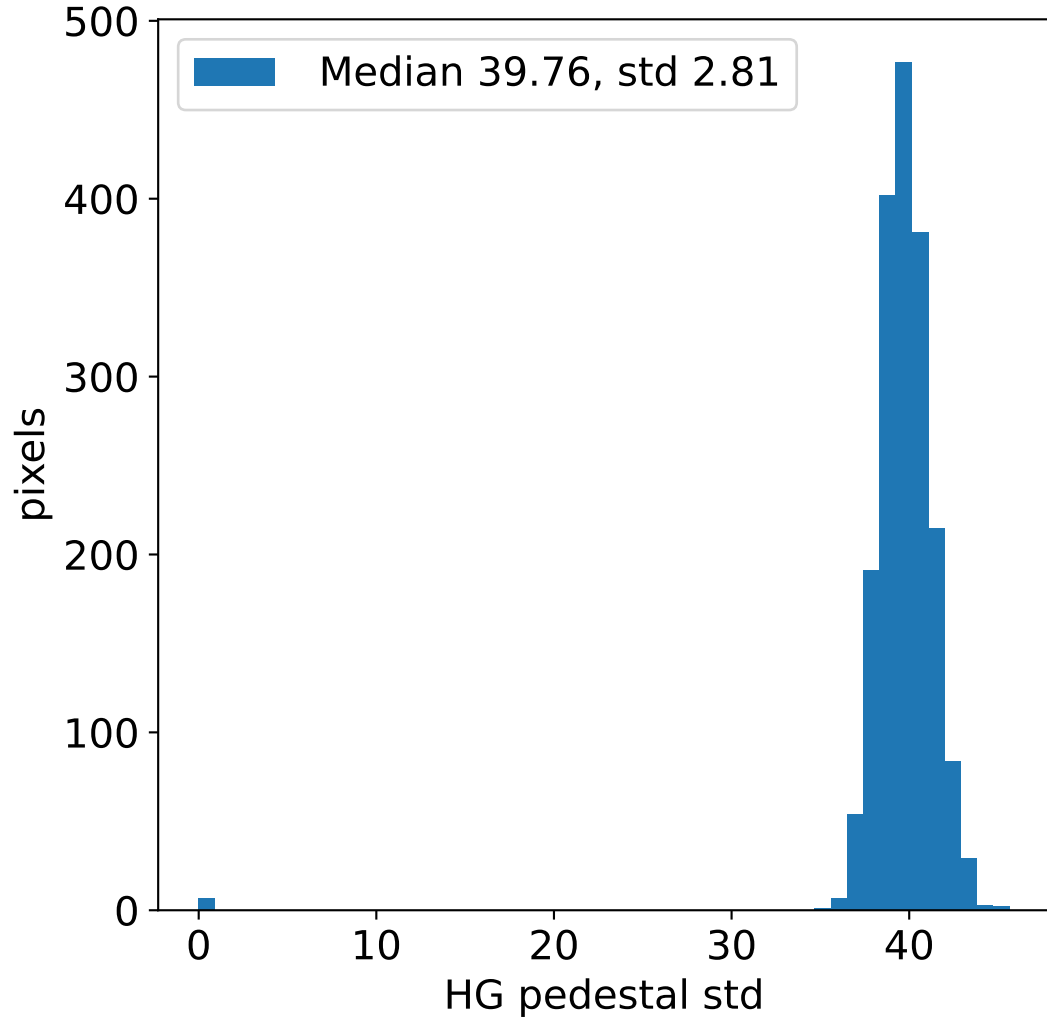

Run 7193, integration on 12 samples

HG pedestal [ADC]

LG pedestal [ADC]

HG pedestal std [ADC]

LG pedestal std [ADC]

Run 7193, pixel 0

Run 7193, pixel 0