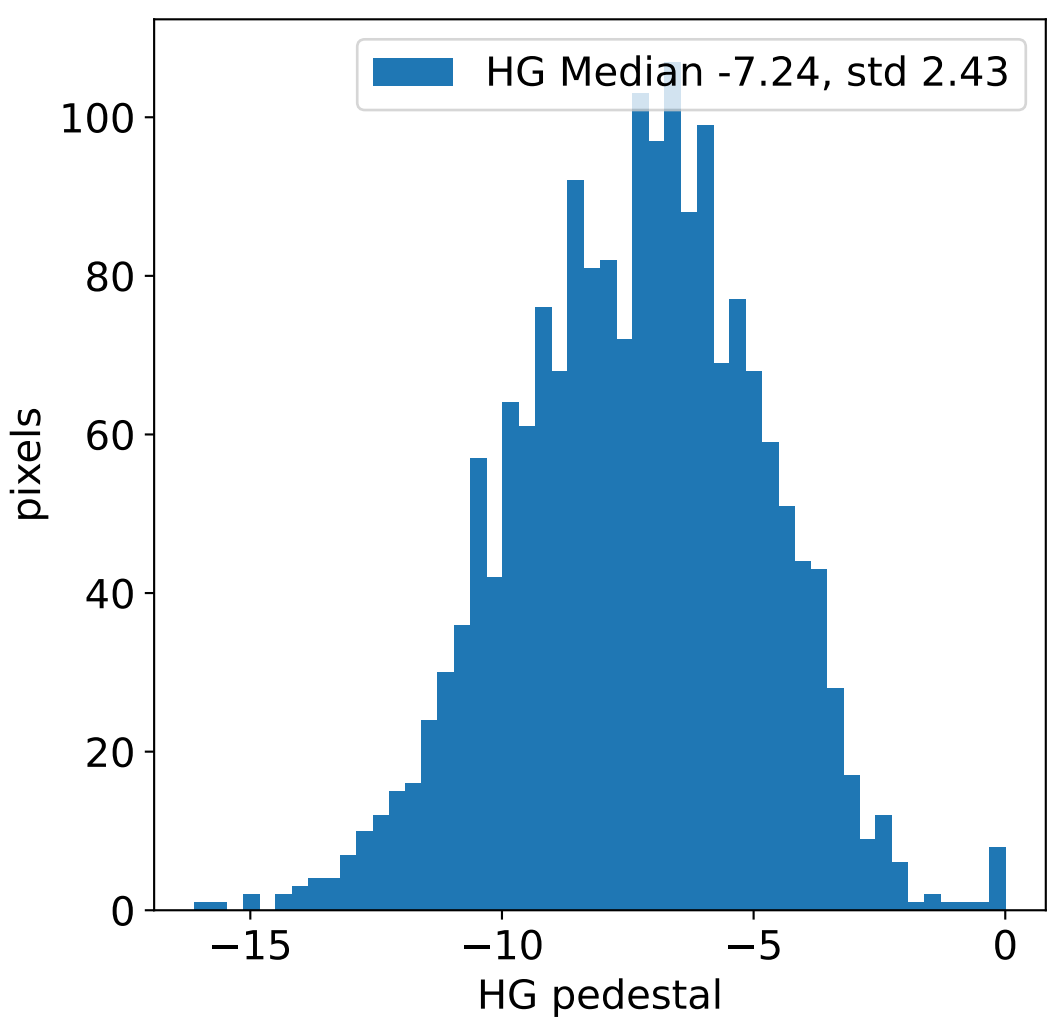

Run 7193, integration on 12 samples

HG pedestal [ADC]

LG pedestal [ADC]

HG pedestal std [ADC]

LG pedestal std [ADC]

Run 7193, pixel 0

Run 7193, pixel 0