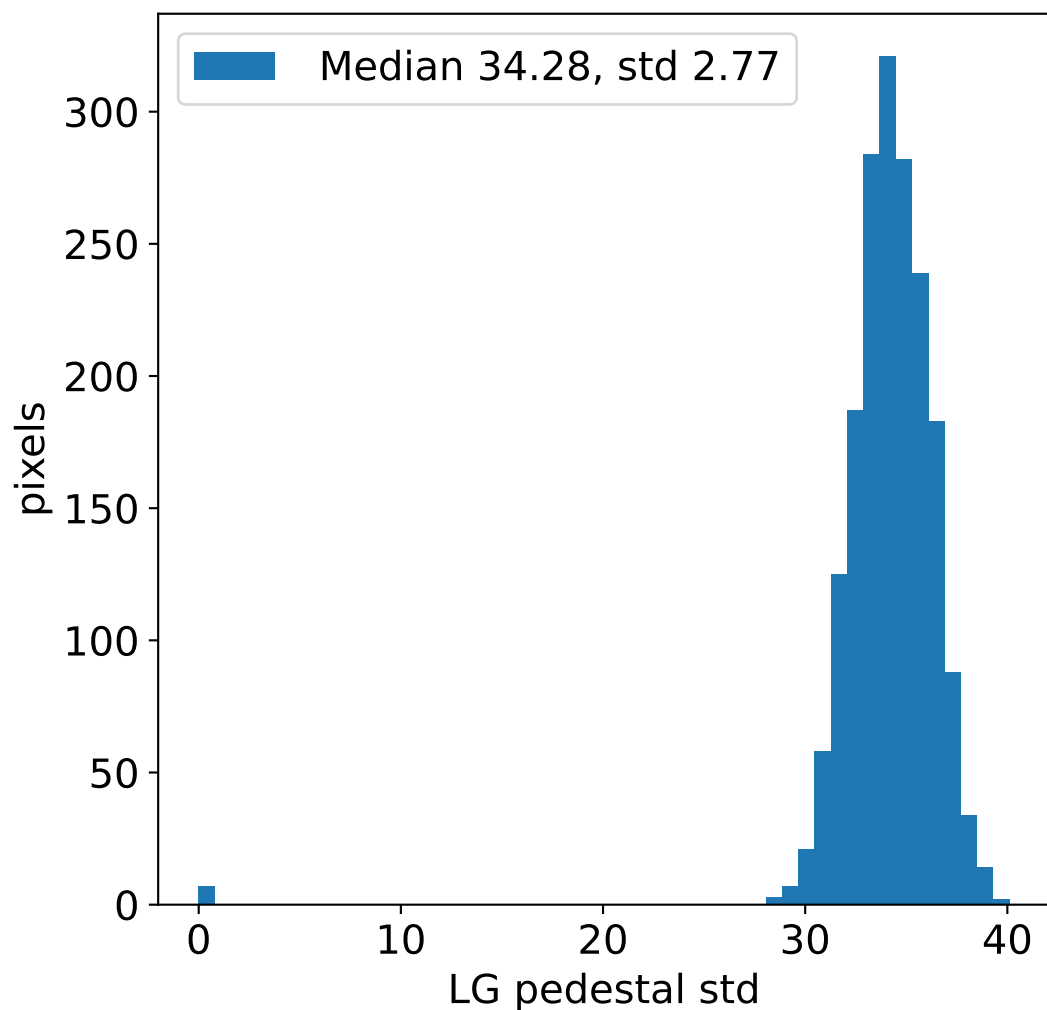

Run 7193, integration on 12 samples

HG pedestal [ADC]

LG pedestal [ADC]

HG pedestal std [ADC]

LG pedestal std [ADC]

Run 7193, pixel 0

Run 7193, pixel 0