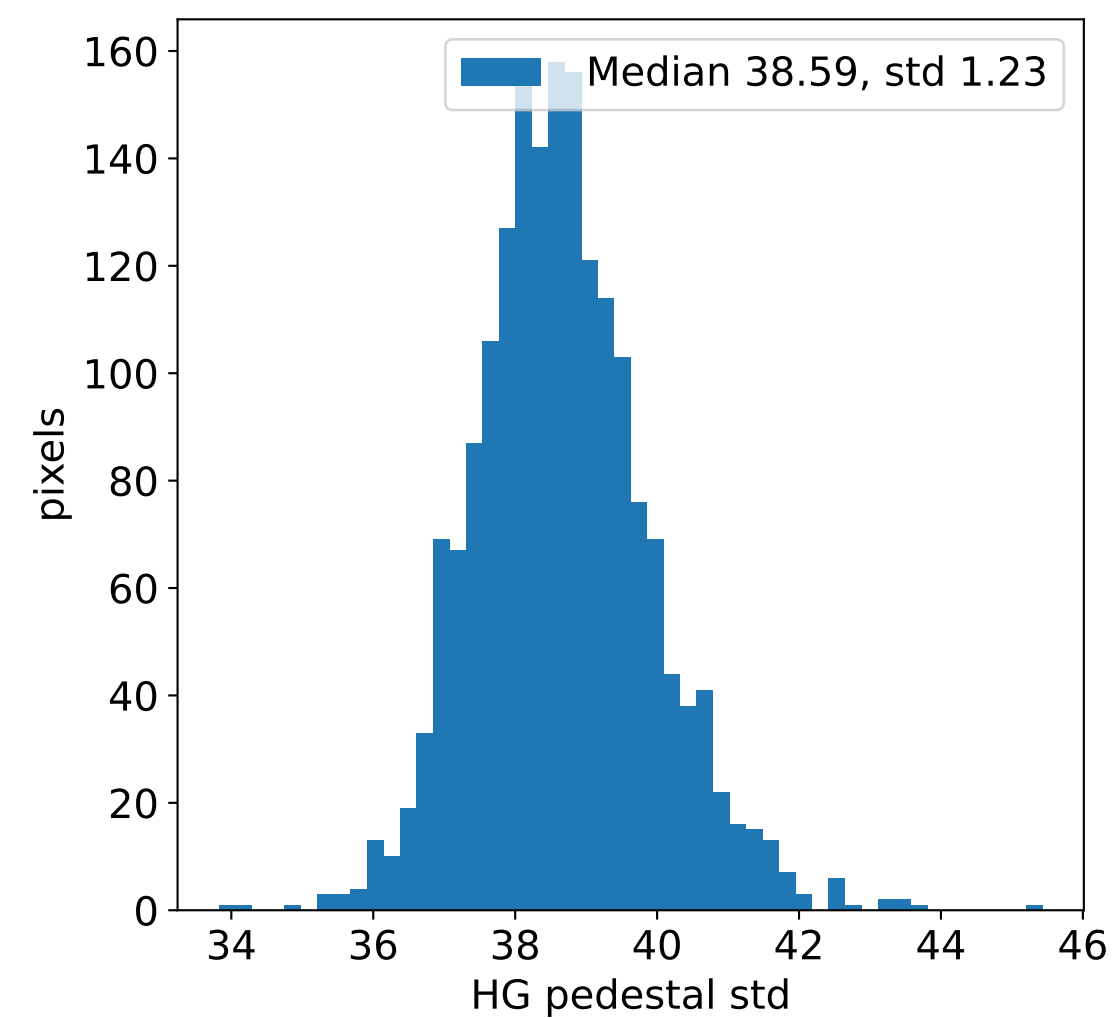

Run 7225, integration on 12 samples

HG pedestal [ADC]

LG pedestal [ADC]

HG pedestal std [ADC]

LG pedestal std [ADC]

Run 7225, pixel 0

Run 7225, pixel 0