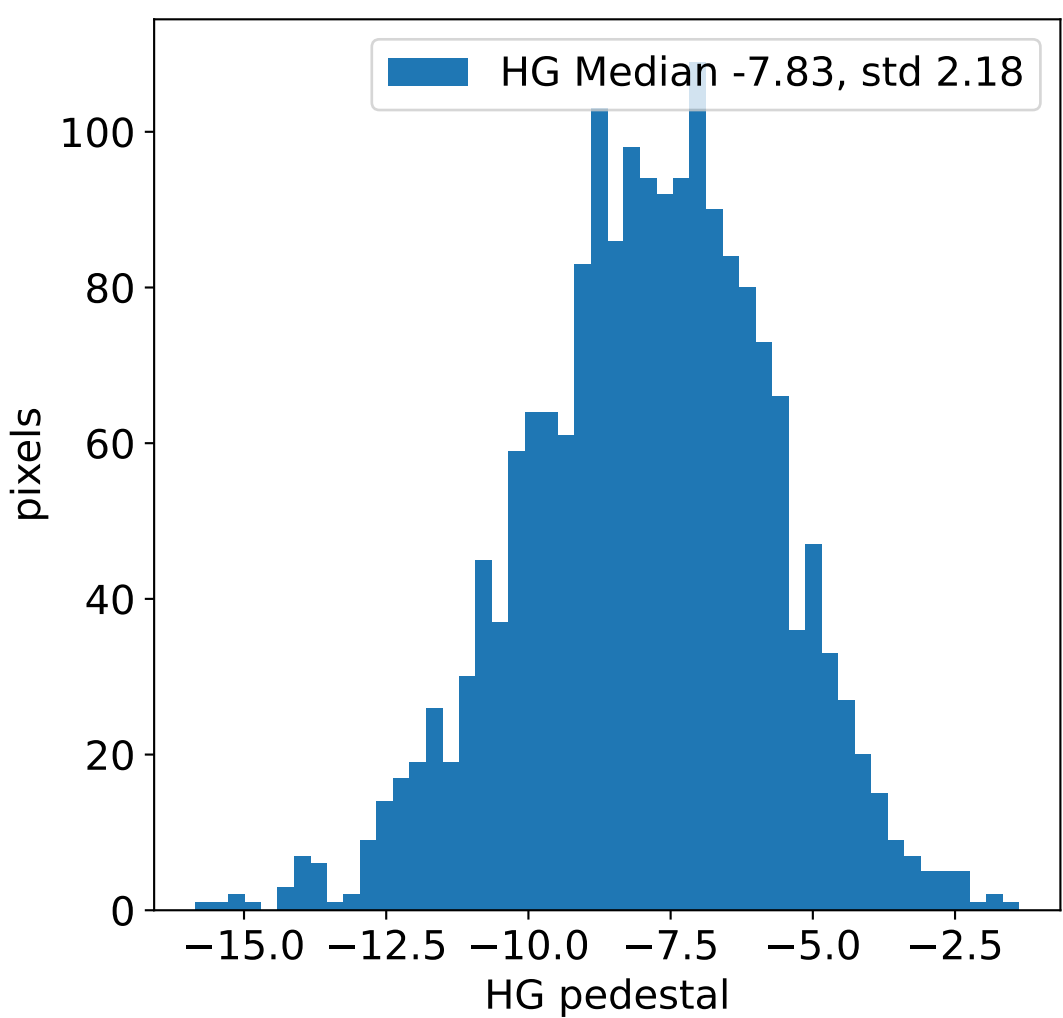

Run 7225, integration on 12 samples

HG pedestal [ADC]

LG pedestal [ADC]

HG pedestal std [ADC]

LG pedestal std [ADC]

Run 7225, pixel 0

Run 7225, pixel 0