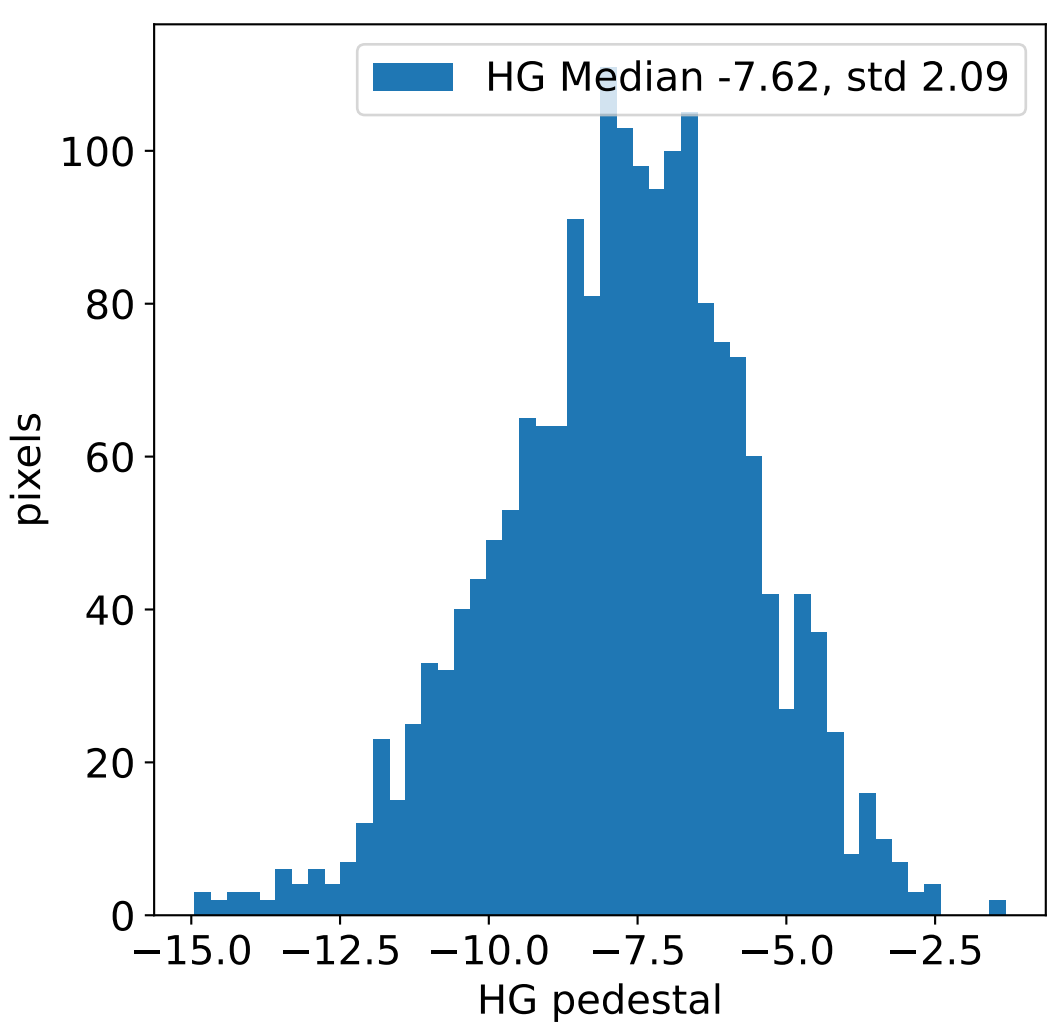

# Run 7299, integration on 12 samples

# Run 7299, pixel 0