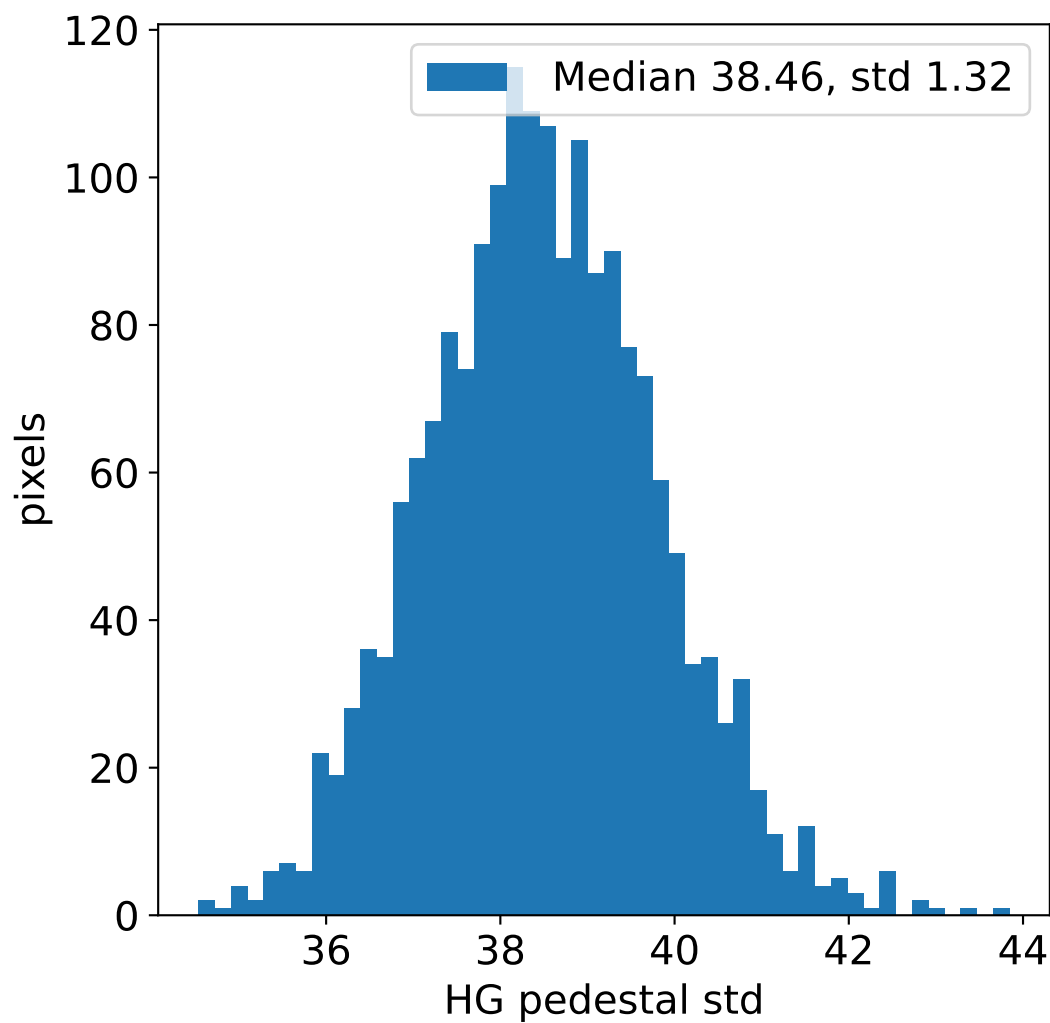

# Run 7299, integration on 12 samples

# Run 7299, pixel 0