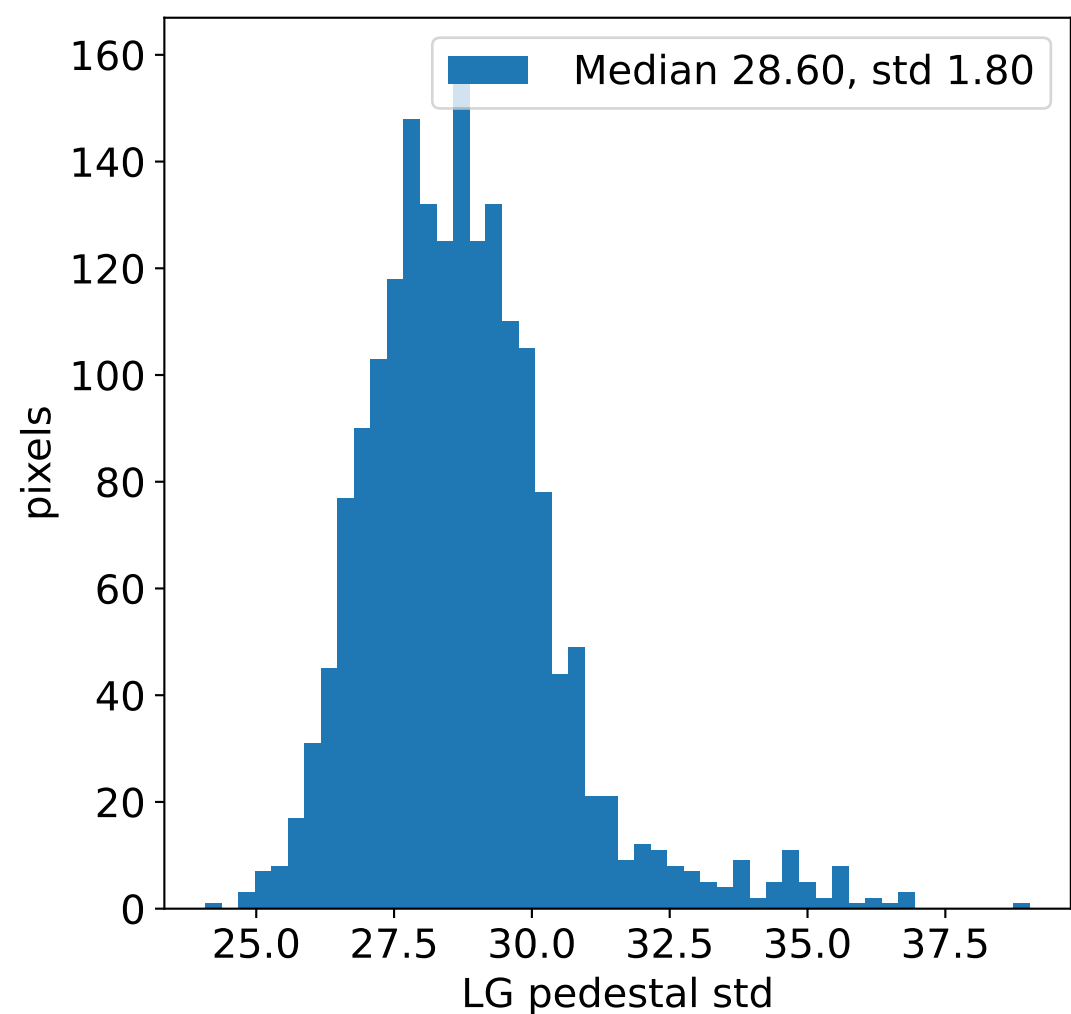

Run 7379, integration on 12 samples

HG pedestal [ADC]

LG pedestal [ADC]

HG pedestal std [ADC]

LG pedestal std [ADC]

Run 7379, pixel 0

Run 7379, pixel 0