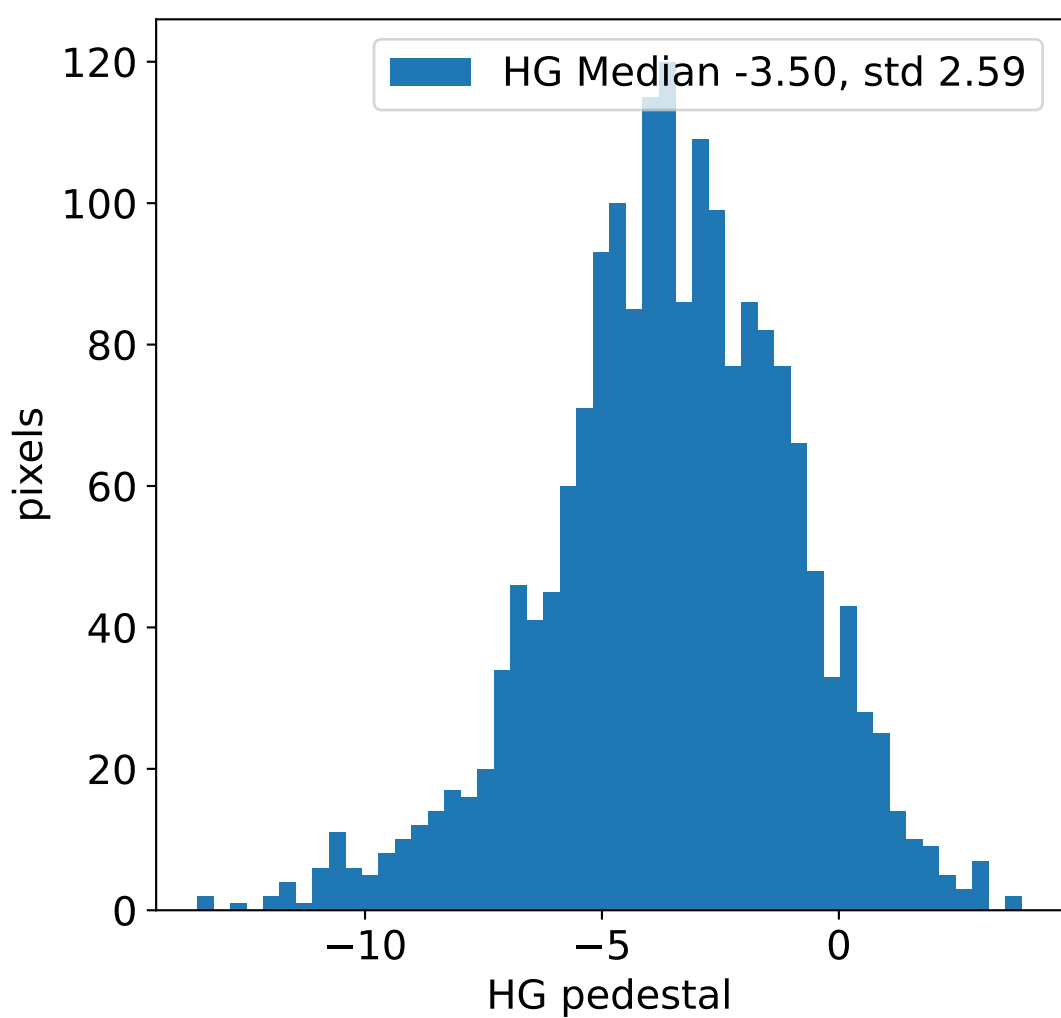

Run 7379, integration on 12 samples

HG pedestal [ADC]

LG pedestal [ADC]

HG pedestal std [ADC]

LG pedestal std [ADC]

Run 7379, pixel 0

Run 7379, pixel 0