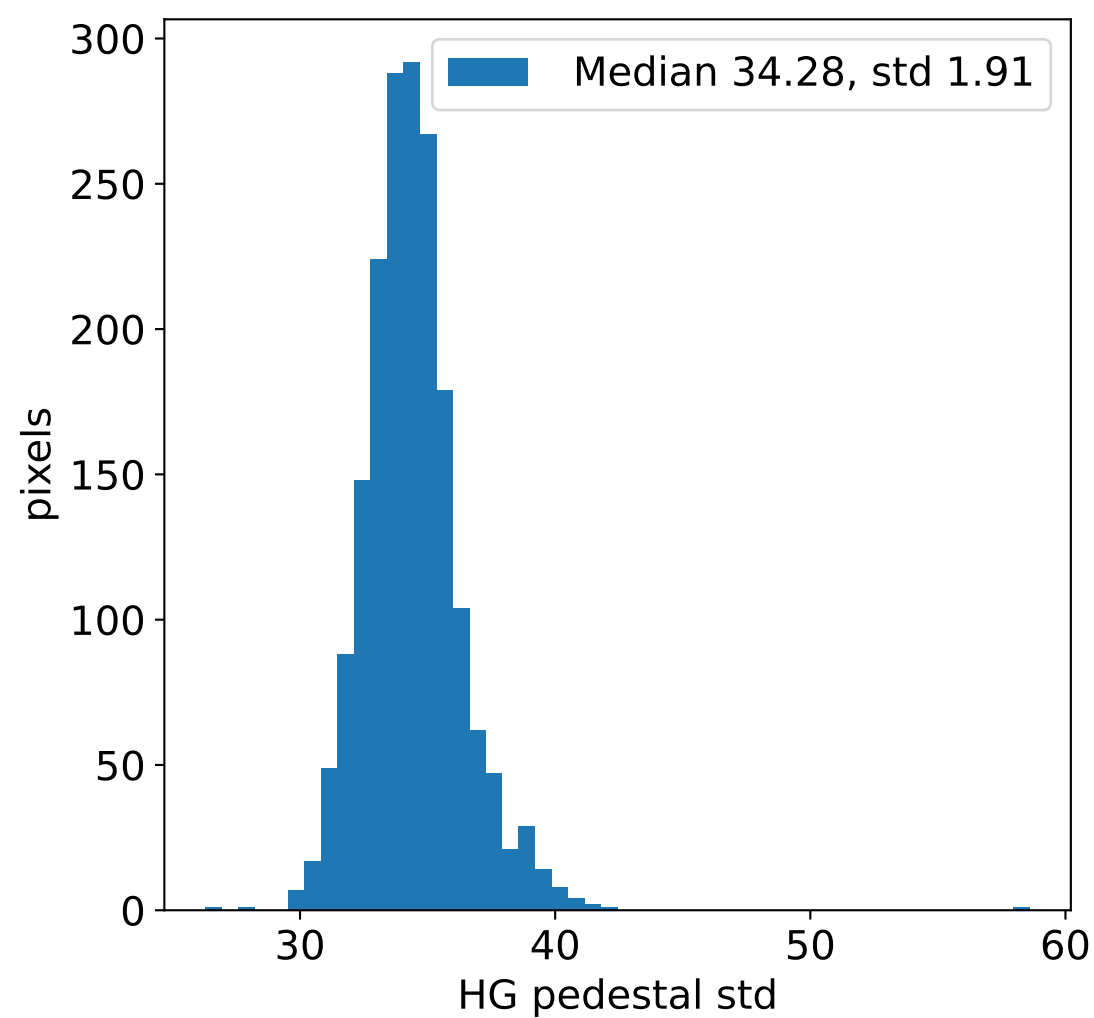

Run 7379, integration on 12 samples

HG pedestal [ADC]

LG pedestal [ADC]

HG pedestal std [ADC]

LG pedestal std [ADC]

Run 7379, pixel 0

Run 7379, pixel 0