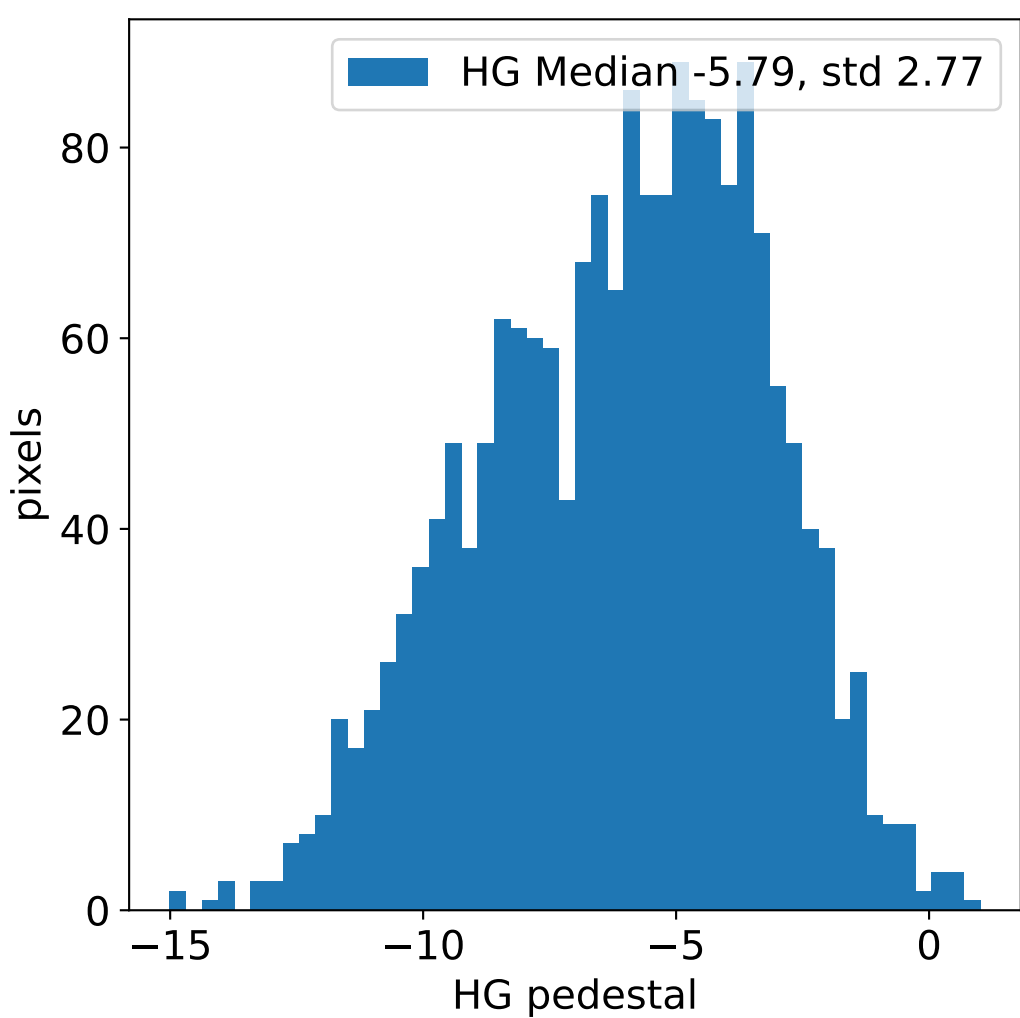

LG pedestal std [ADC]