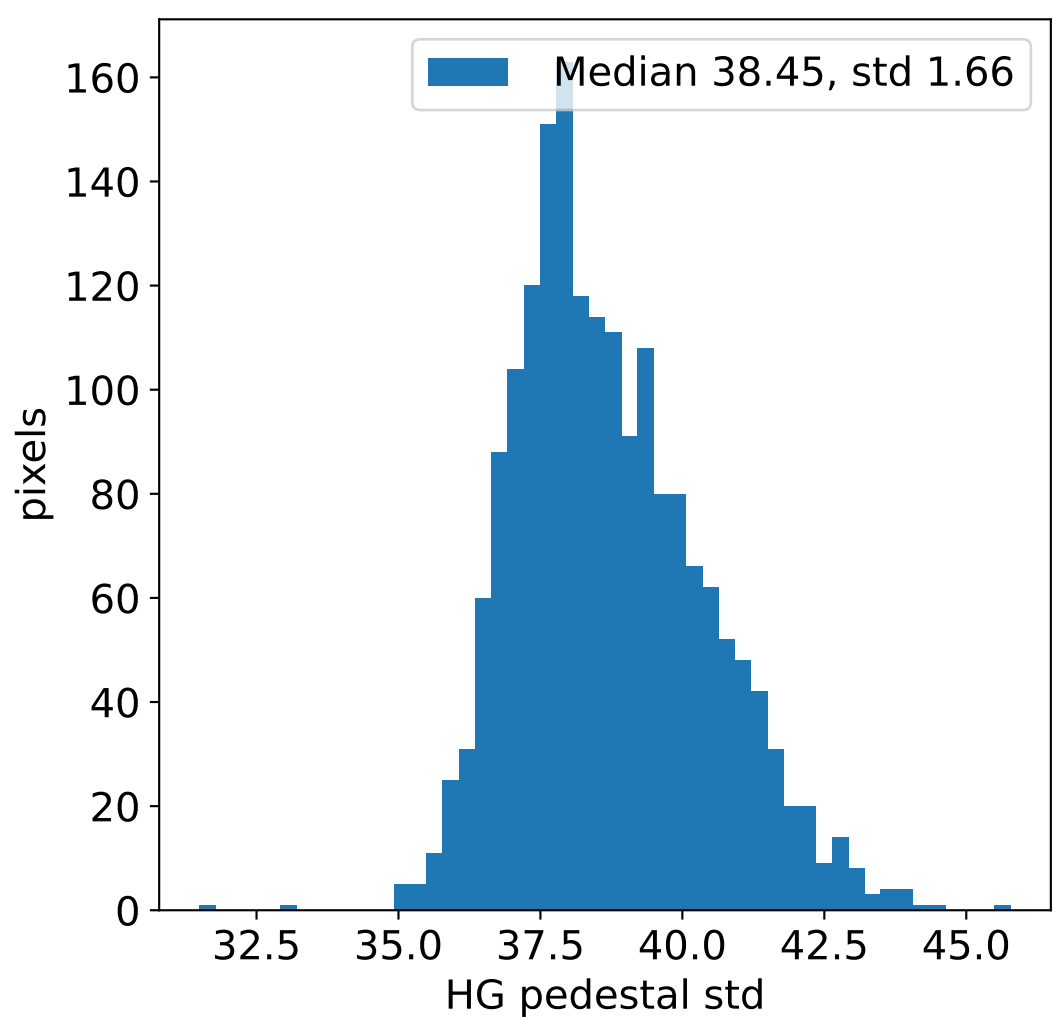

LG pedestal std [ADC]