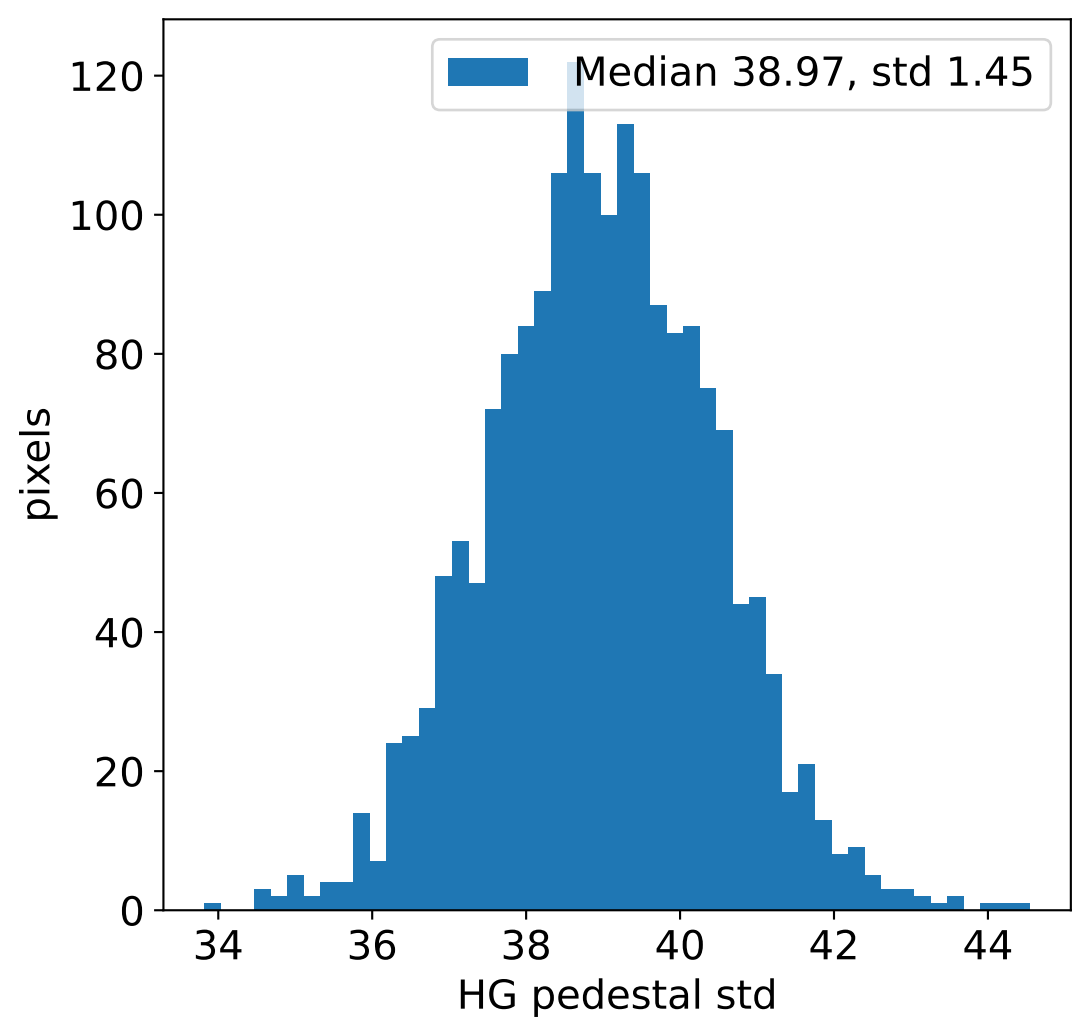

Run 7432, integration on 12 samples

HG pedestal [ADC]

LG pedestal [ADC]

HG pedestal std [ADC]

LG pedestal std [ADC]

Run 7432, pixel 0

Run 7432, pixel 0