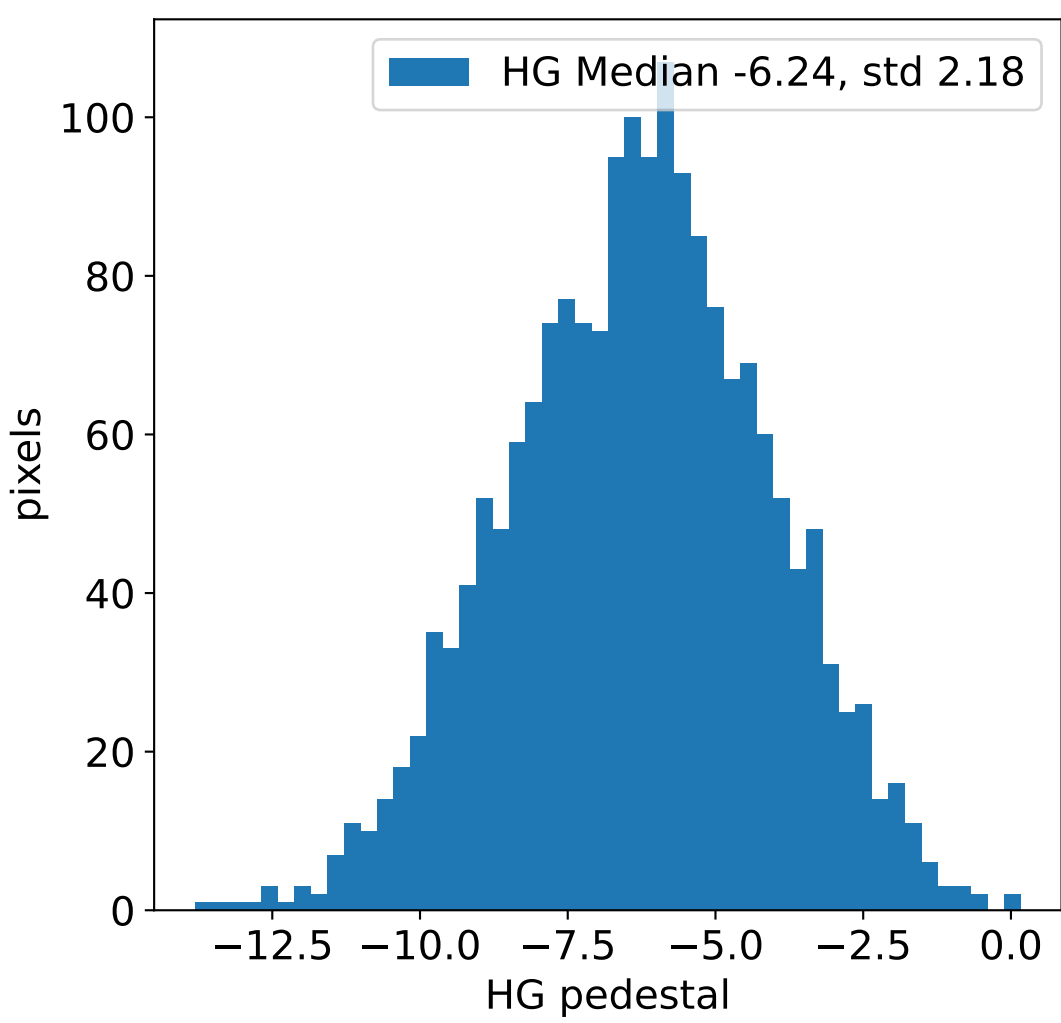

Run 7432, integration on 12 samples

HG pedestal [ADC]

LG pedestal [ADC]

HG pedestal std [ADC]

LG pedestal std [ADC]

Run 7432, pixel 0

Run 7432, pixel 0