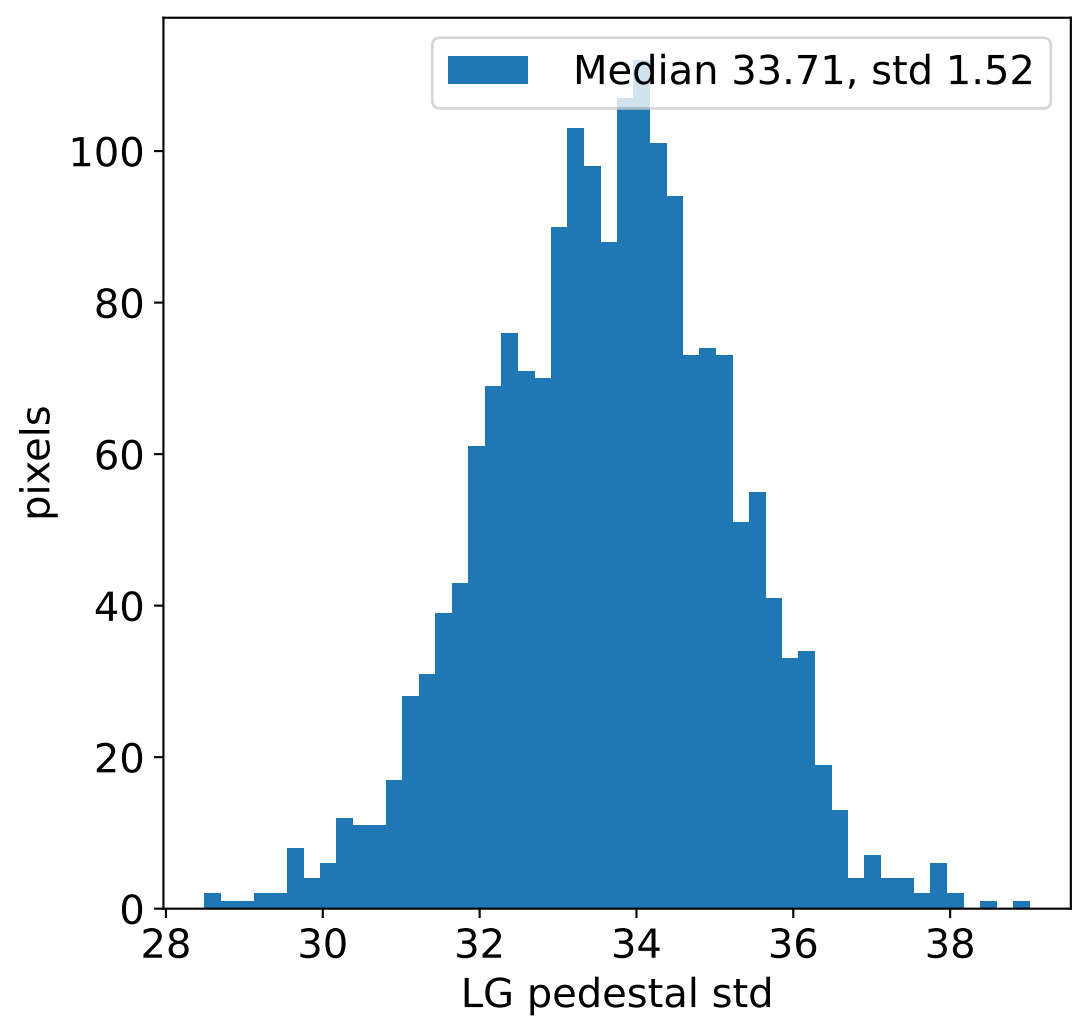

Run 7432, integration on 12 samples

HG pedestal [ADC]

LG pedestal [ADC]

HG pedestal std [ADC]

LG pedestal std [ADC]

Run 7432, pixel 0

Run 7432, pixel 0