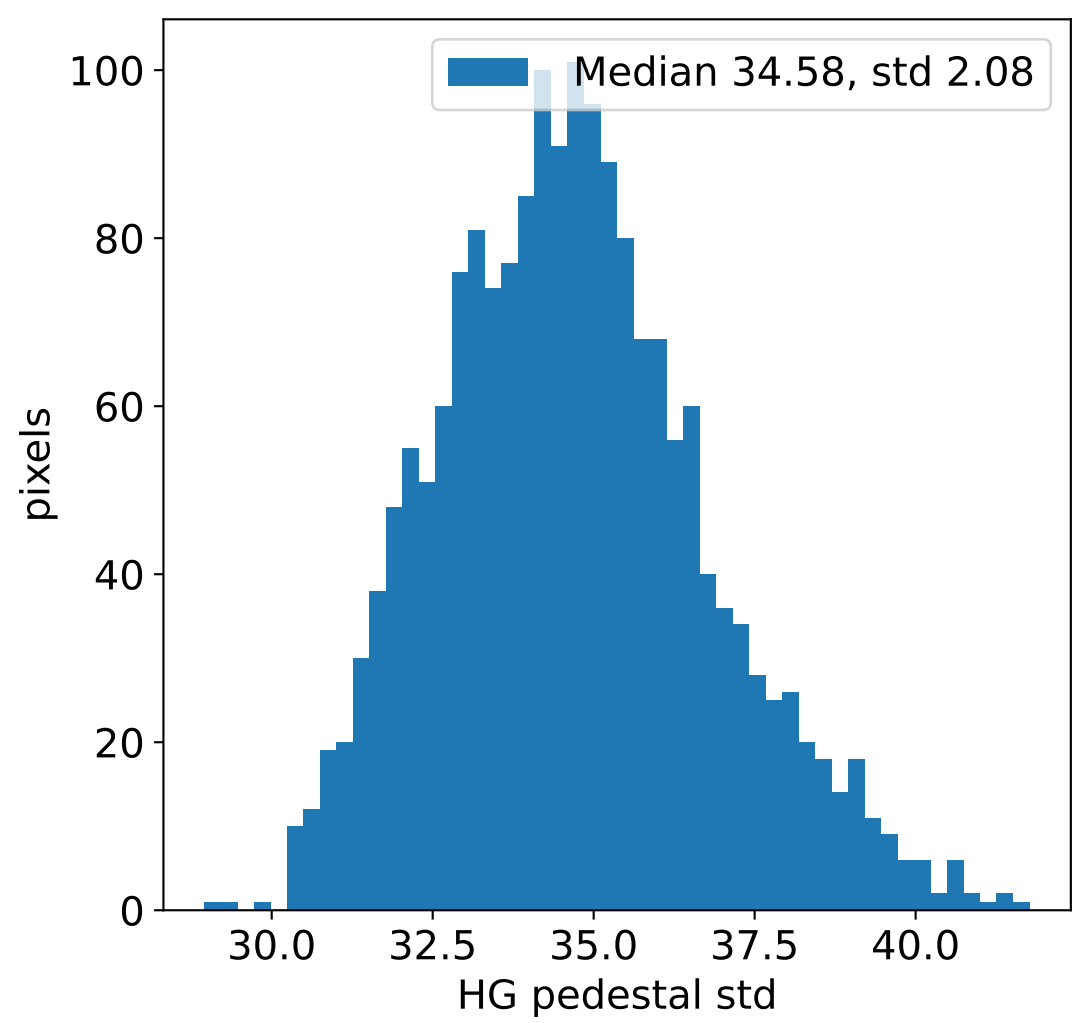

Run 7438, integration on 12 samples

HG pedestal [ADC]

LG pedestal [ADC]

HG pedestal std [ADC]

LG pedestal std [ADC]

Run 7438, pixel 0

Run 7438, pixel 0