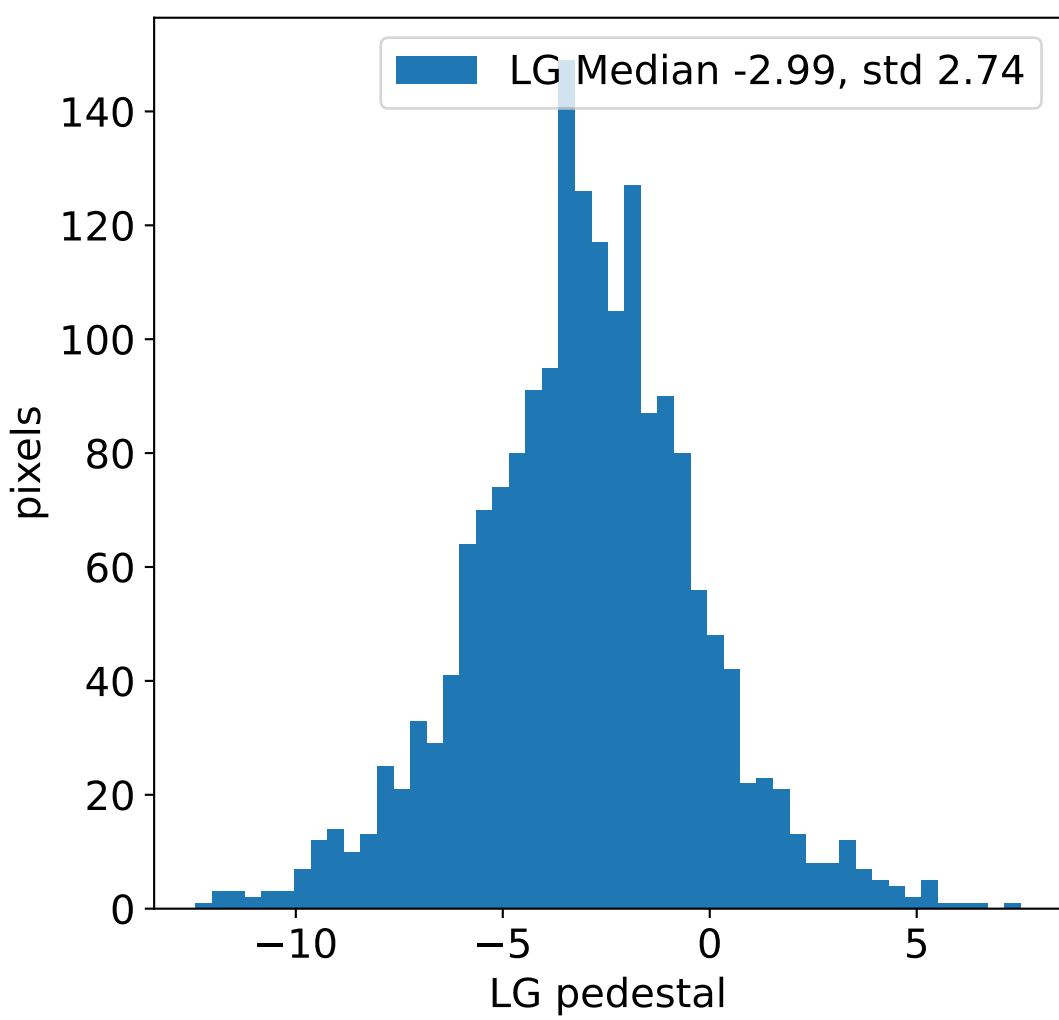

Run 7438, integration on 12 samples

HG pedestal [ADC]

LG pedestal [ADC]

HG pedestal std [ADC]

LG pedestal std [ADC]

Run 7438, pixel 0

Run 7438, pixel 0