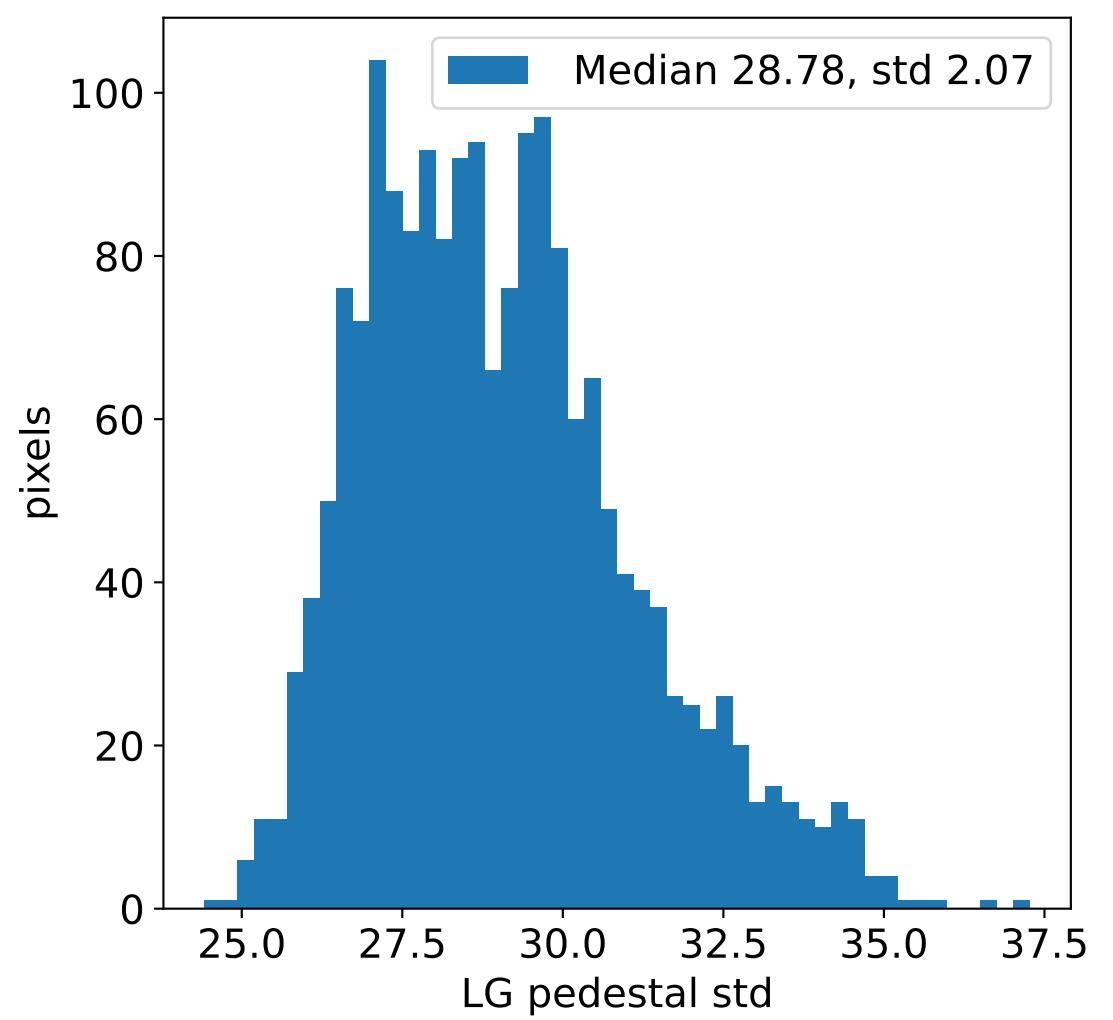

Run 7438, integration on 12 samples

HG pedestal [ADC]

LG pedestal [ADC]

HG pedestal std [ADC]

LG pedestal std [ADC]

Run 7438, pixel 0

Run 7438, pixel 0