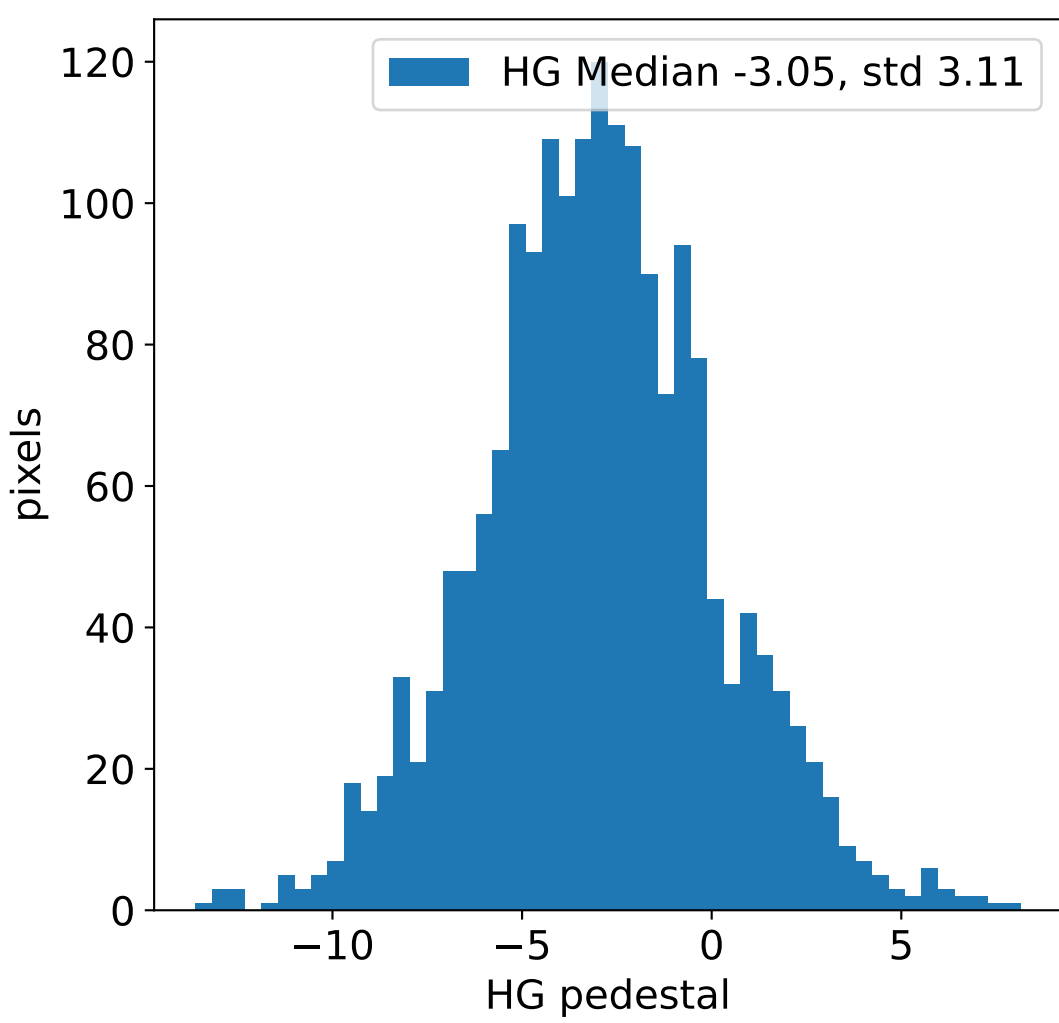

Run 7438, integration on 12 samples

HG pedestal [ADC]

LG pedestal [ADC]

HG pedestal std [ADC]

LG pedestal std [ADC]

Run 7438, pixel 0

Run 7438, pixel 0