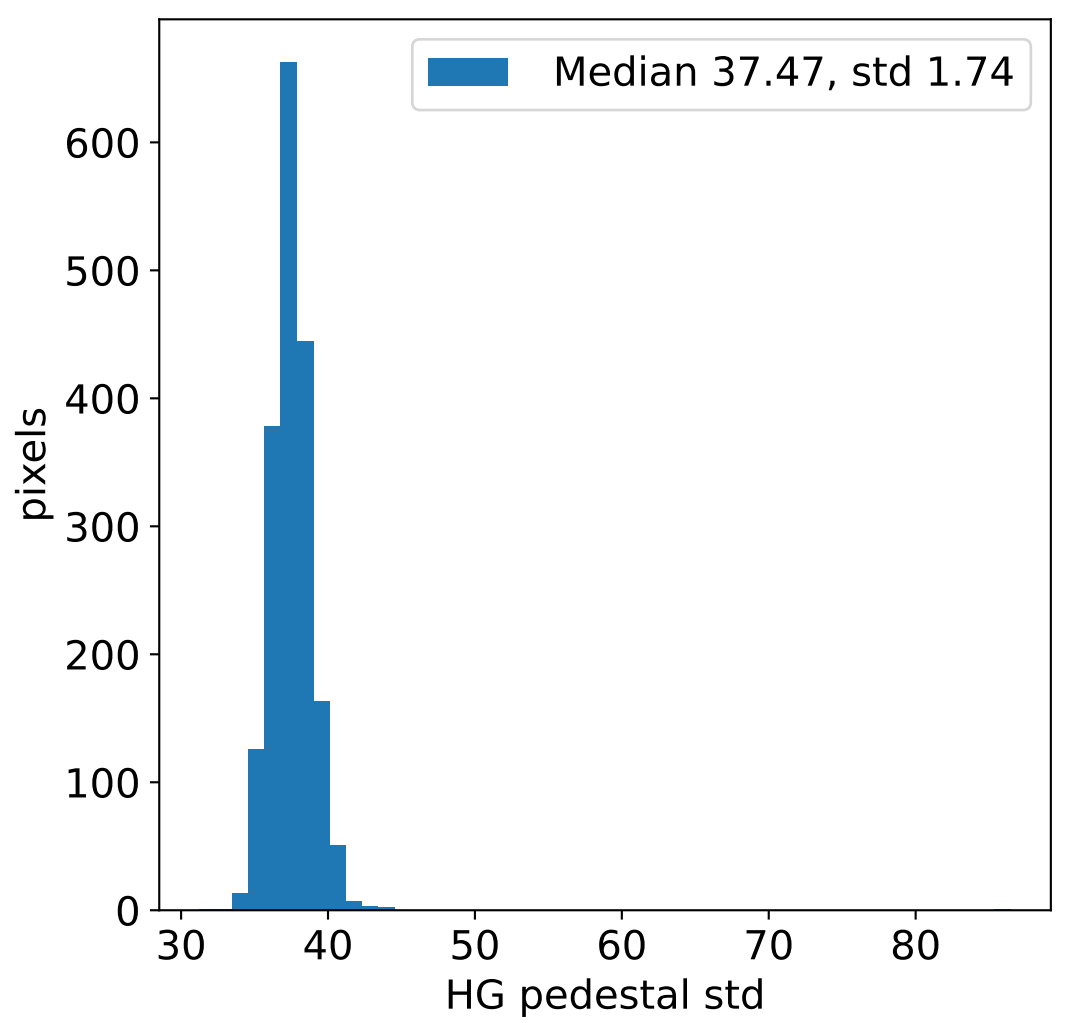

Run 7439, integration on 12 samples

HG pedestal [ADC]

LG pedestal [ADC]

HG pedestal std [ADC]

LG pedestal std [ADC]

Run 7439, pixel 0

Run 7439, pixel 0