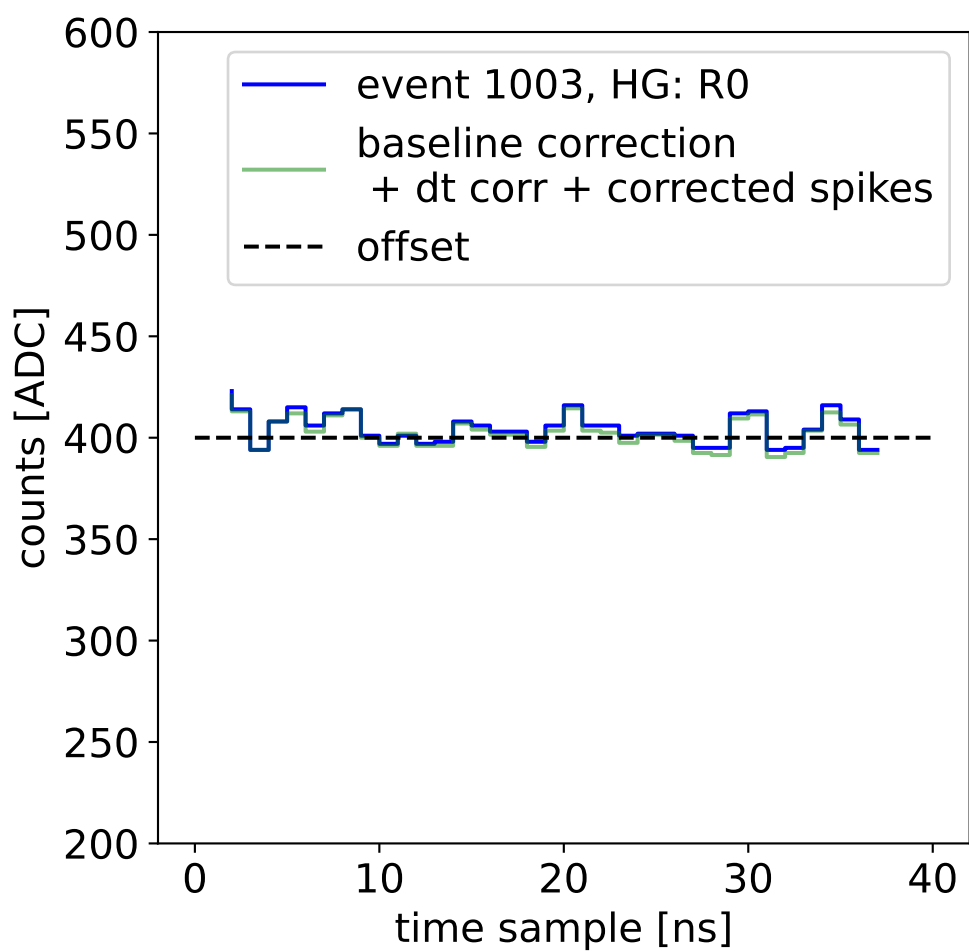

Run 7439, integration on 12 samples

HG pedestal [ADC]

LG pedestal [ADC]

HG pedestal std [ADC]

LG pedestal std [ADC]

Run 7439, pixel 0

Run 7439, pixel 0