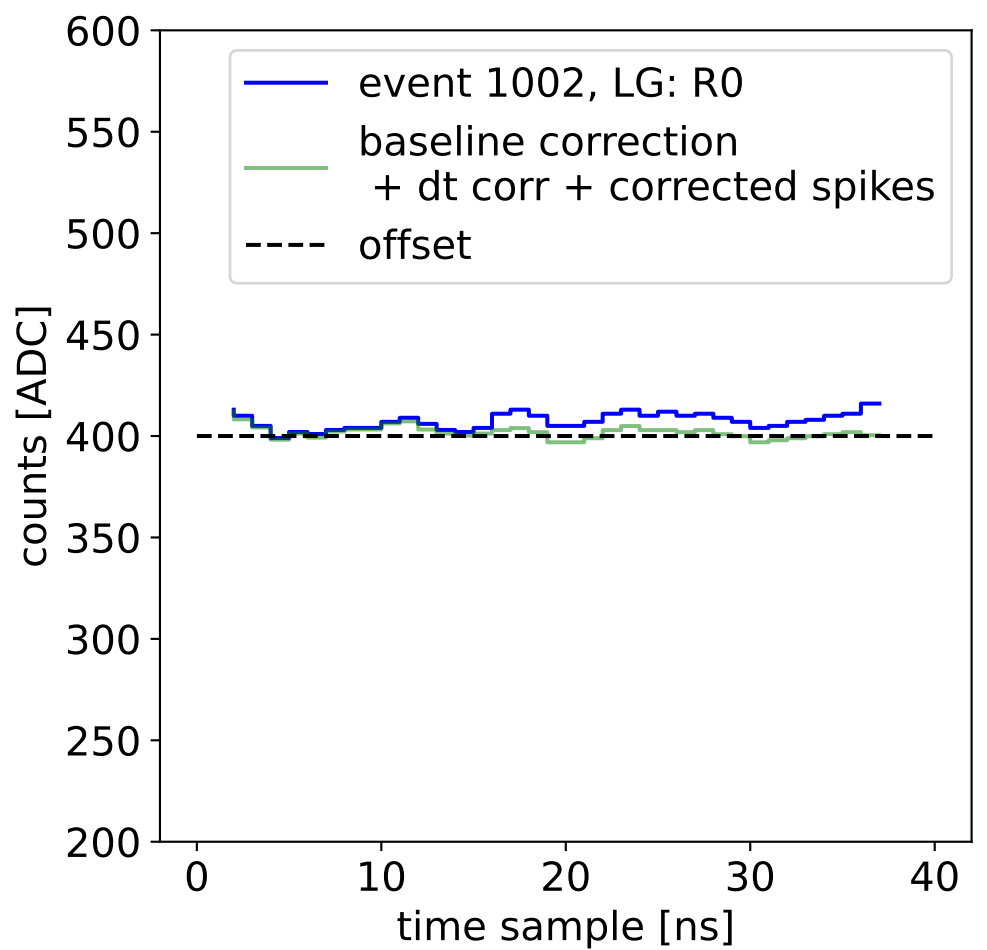

Run 7439, integration on 12 samples

HG pedestal [ADC]

LG pedestal [ADC]

HG pedestal std [ADC]

LG pedestal std [ADC]

Run 7439, pixel 0

Run 7439, pixel 0