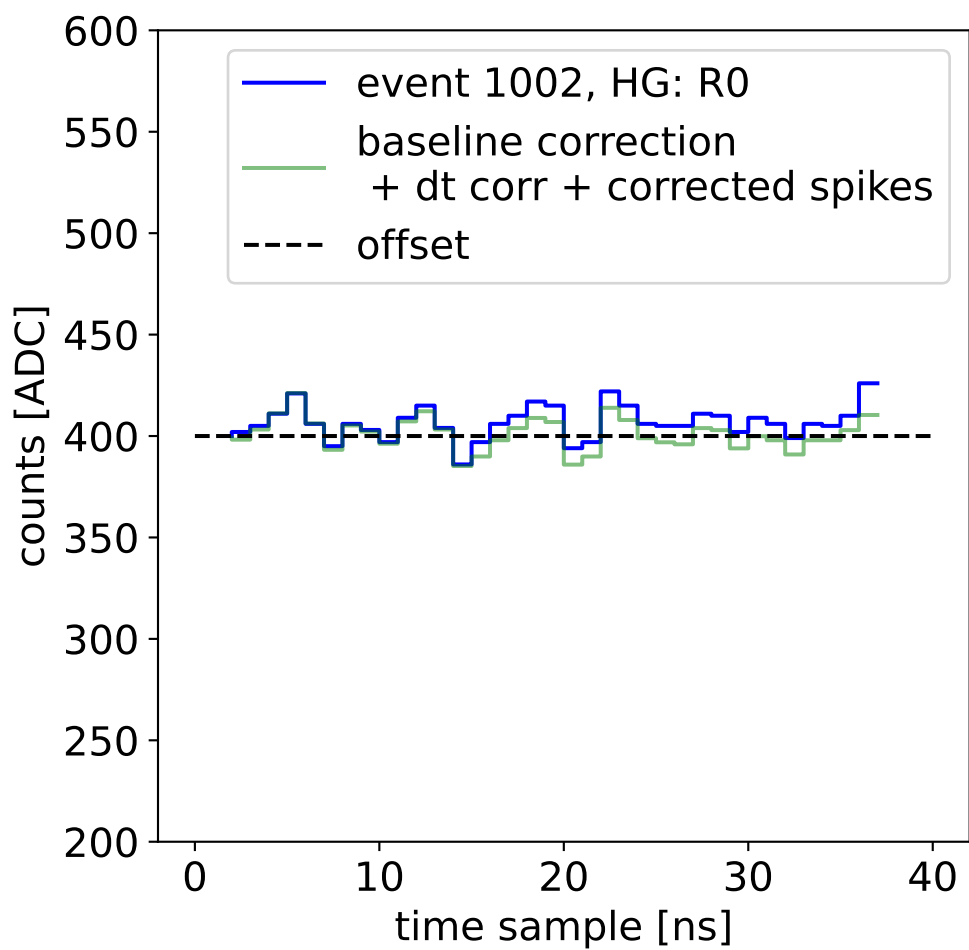

Run 7439, integration on 12 samples

HG pedestal [ADC]

LG pedestal [ADC]

HG pedestal std [ADC]

LG pedestal std [ADC]

Run 7439, pixel 0

Run 7439, pixel 0