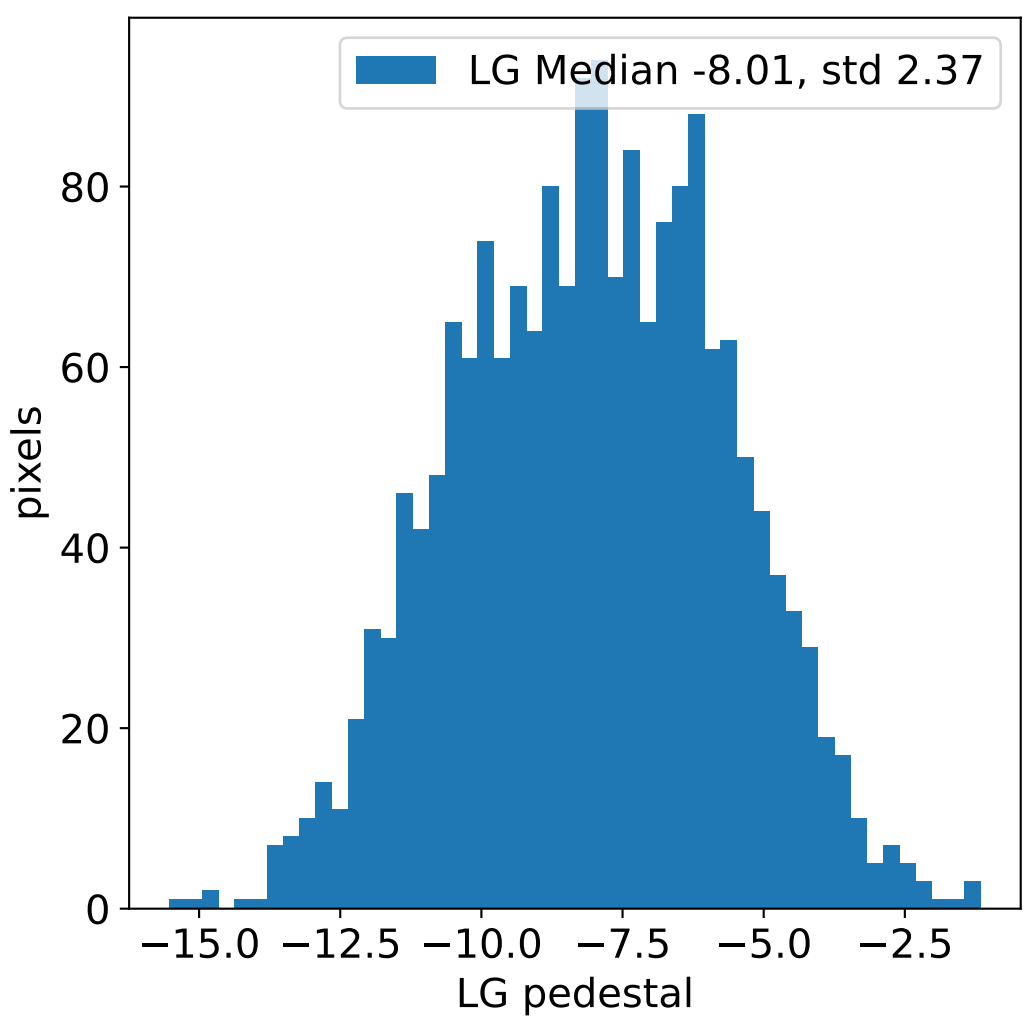

Run 7439, integration on 12 samples

HG pedestal [ADC]

LG pedestal [ADC]

HG pedestal std [ADC]

LG pedestal std [ADC]

Run 7439, pixel 0

Run 7439, pixel 0