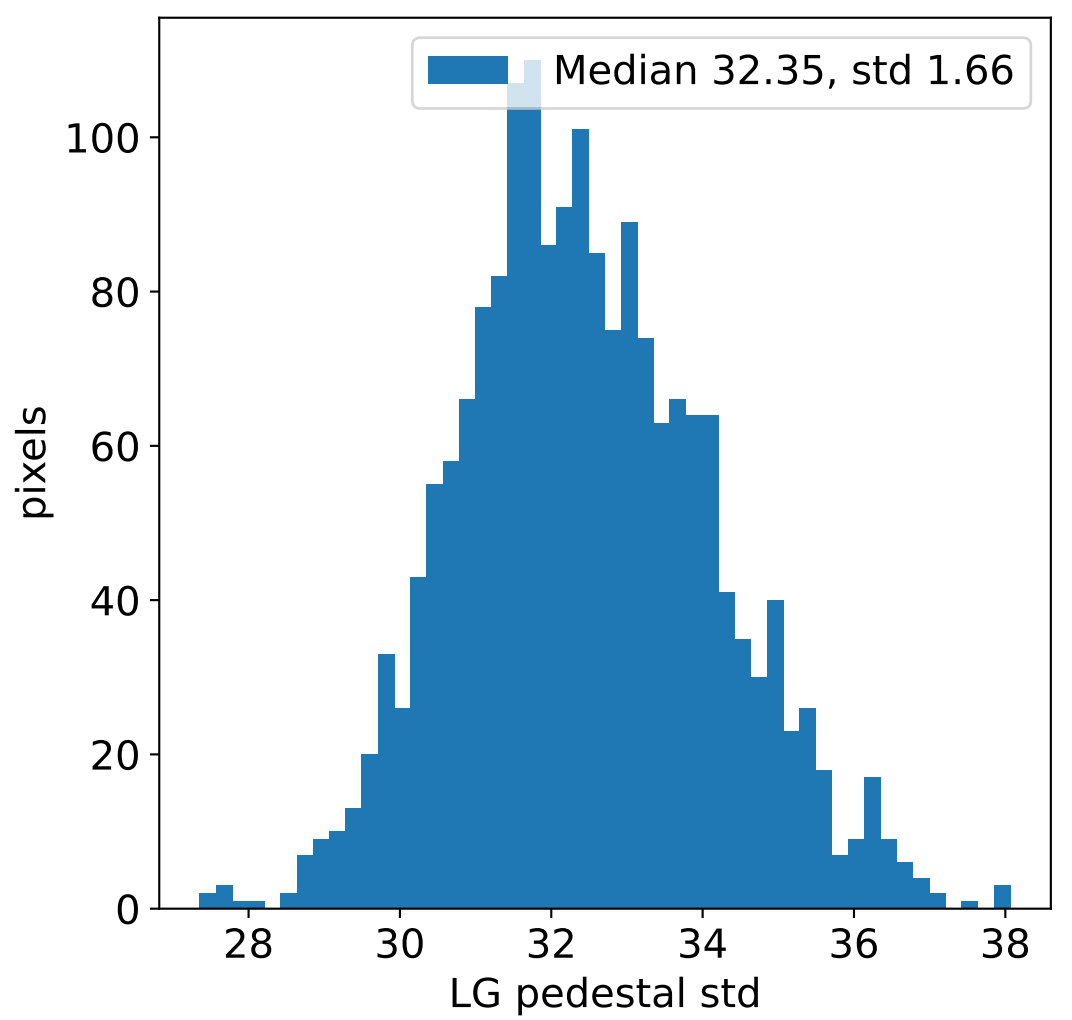

Run 7439, integration on 12 samples

HG pedestal [ADC]

LG pedestal [ADC]

HG pedestal std [ADC]

LG pedestal std [ADC]

Run 7439, pixel 0

Run 7439, pixel 0