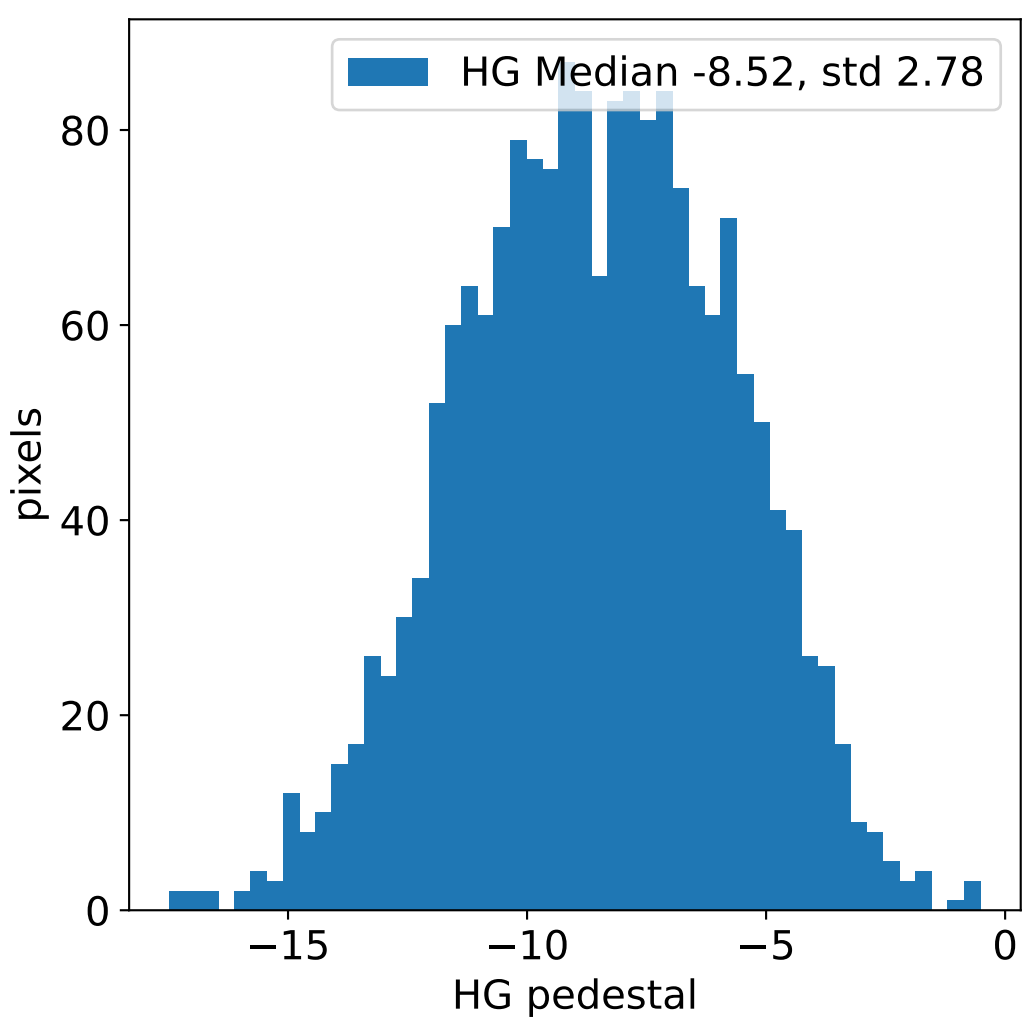

Run 7439, integration on 12 samples

HG pedestal [ADC]

LG pedestal [ADC]

HG pedestal std [ADC]

LG pedestal std [ADC]

Run 7439, pixel 0

Run 7439, pixel 0