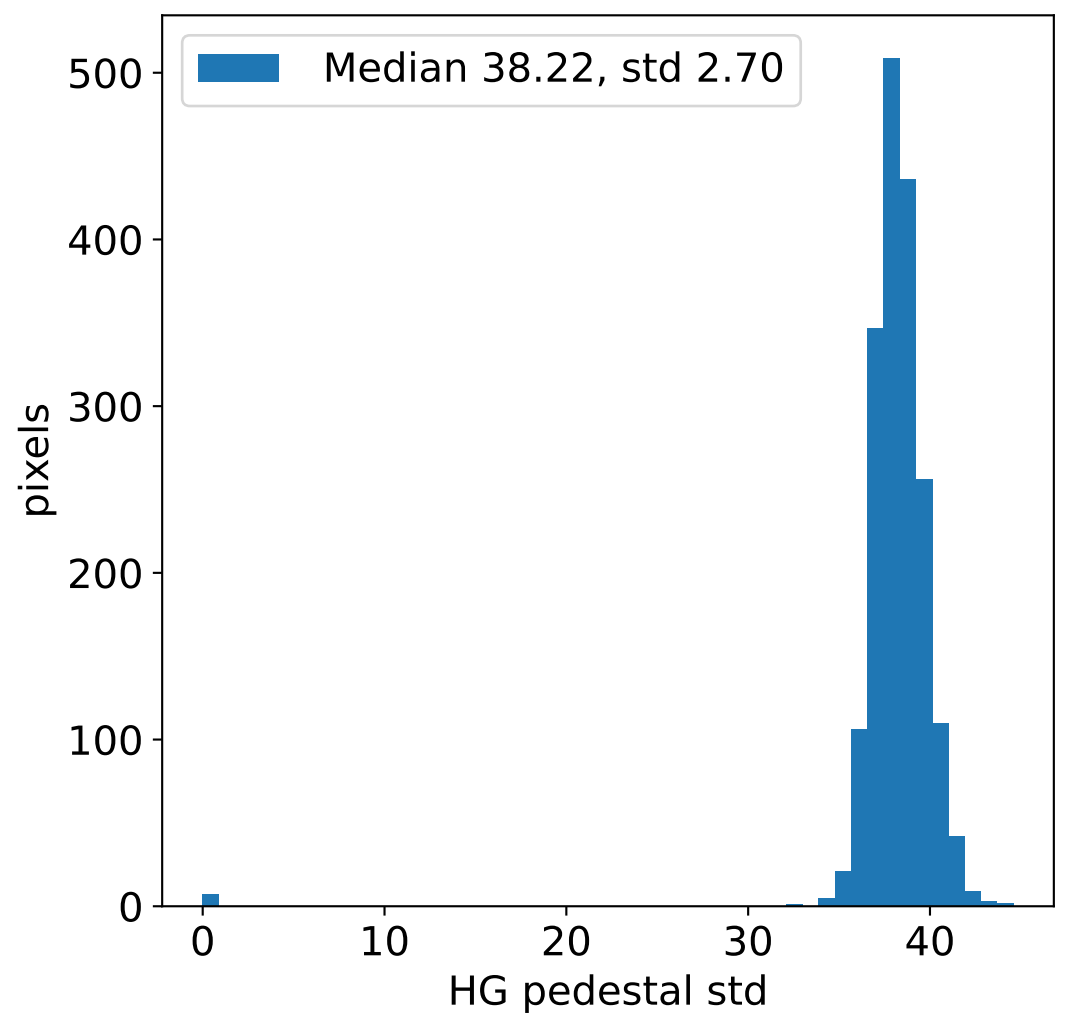

Run 7529, integration on 12 samples

HG pedestal [ADC]

LG pedestal [ADC]

HG pedestal std [ADC]

LG pedestal std [ADC]

Run 7529, pixel 0

Run 7529, pixel 0