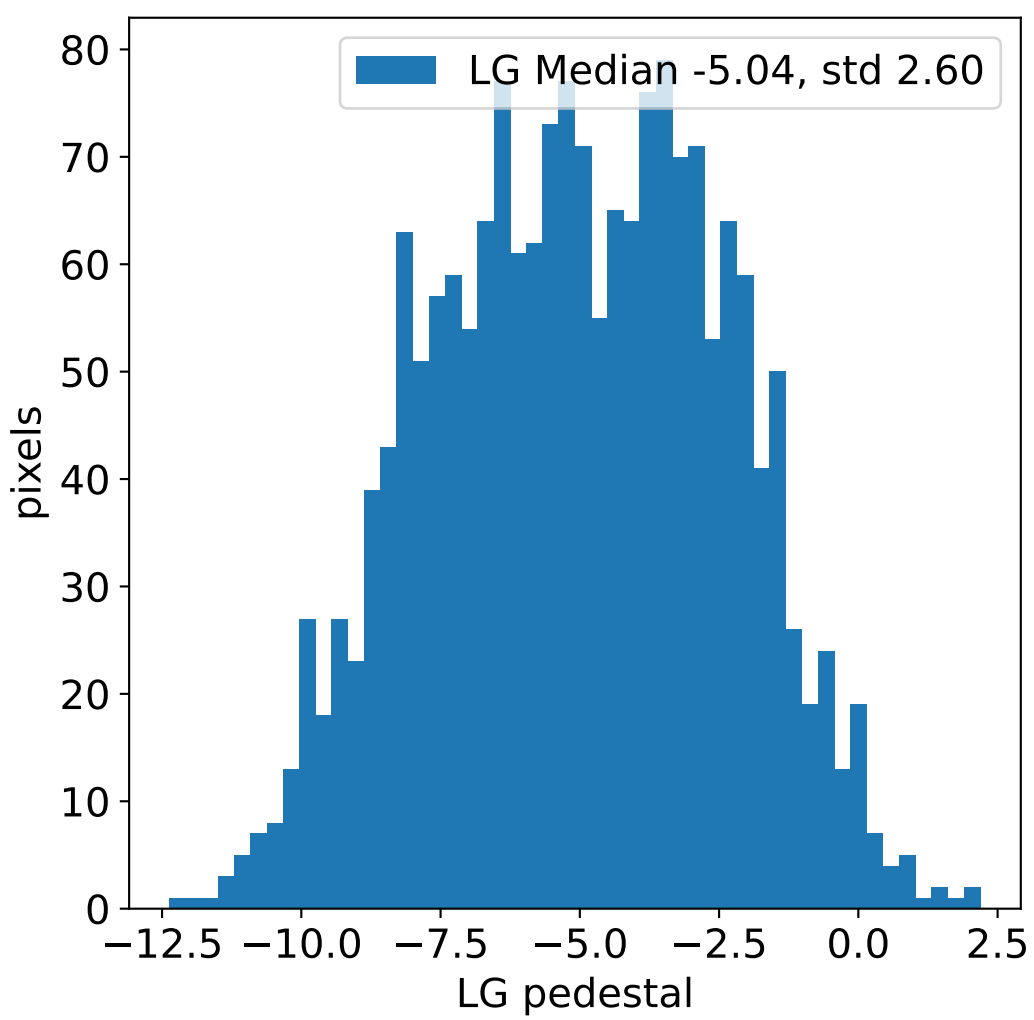

Run 7529, integration on 12 samples

HG pedestal [ADC]

LG pedestal [ADC]

HG pedestal std [ADC]

LG pedestal std [ADC]

Run 7529, pixel 0

Run 7529, pixel 0