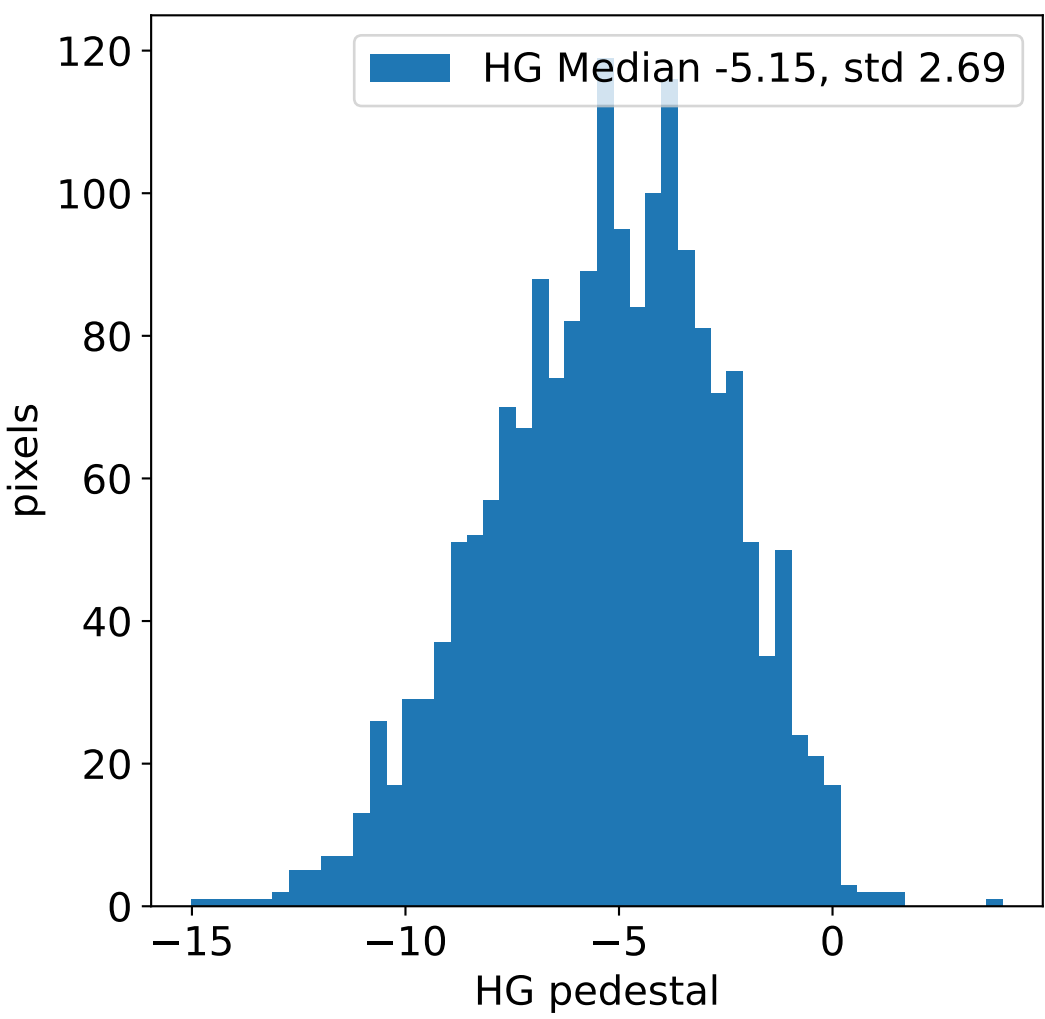

Run 7529, integration on 12 samples

HG pedestal [ADC]

LG pedestal [ADC]

HG pedestal std [ADC]

LG pedestal std [ADC]

Run 7529, pixel 0

Run 7529, pixel 0