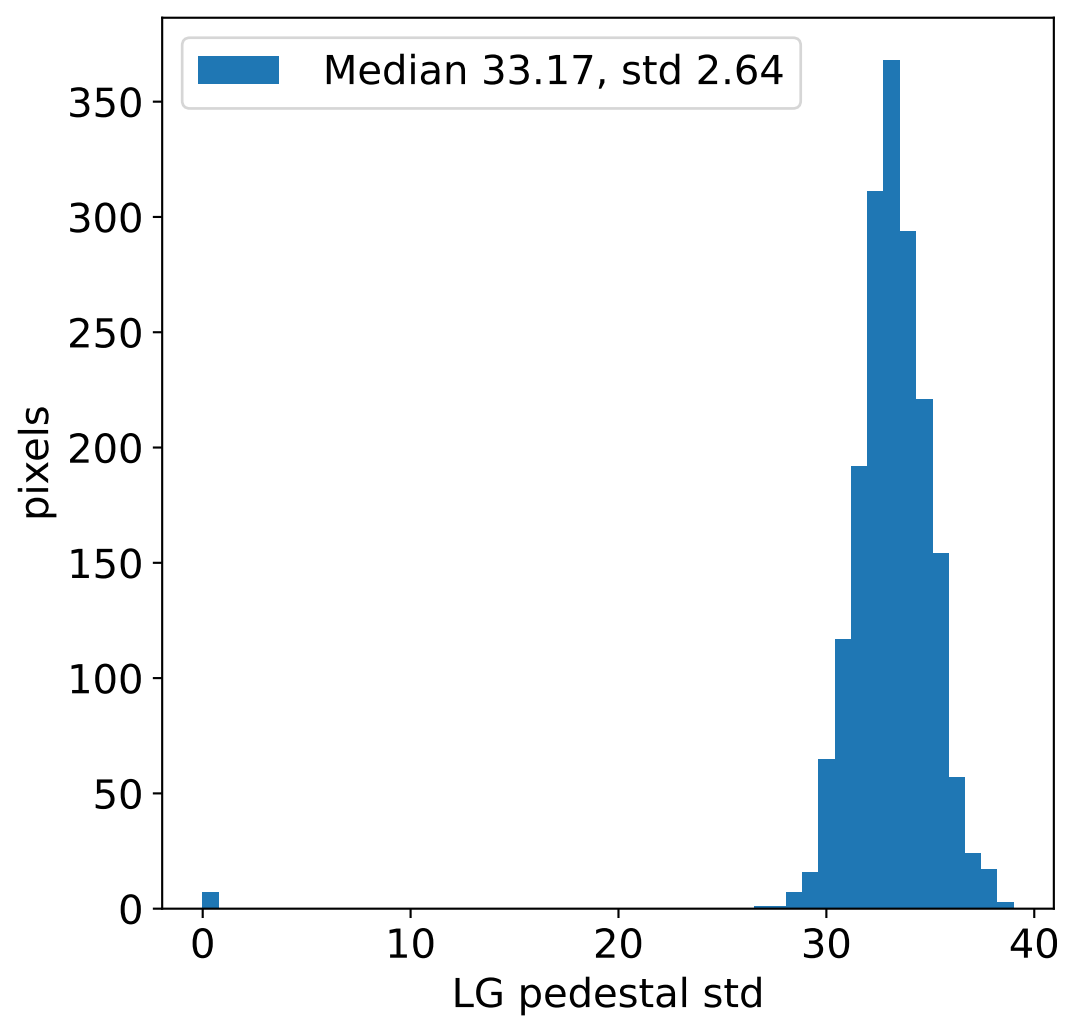

Run 7529, integration on 12 samples

HG pedestal [ADC]

LG pedestal [ADC]

HG pedestal std [ADC]

LG pedestal std [ADC]

Run 7529, pixel 0

Run 7529, pixel 0